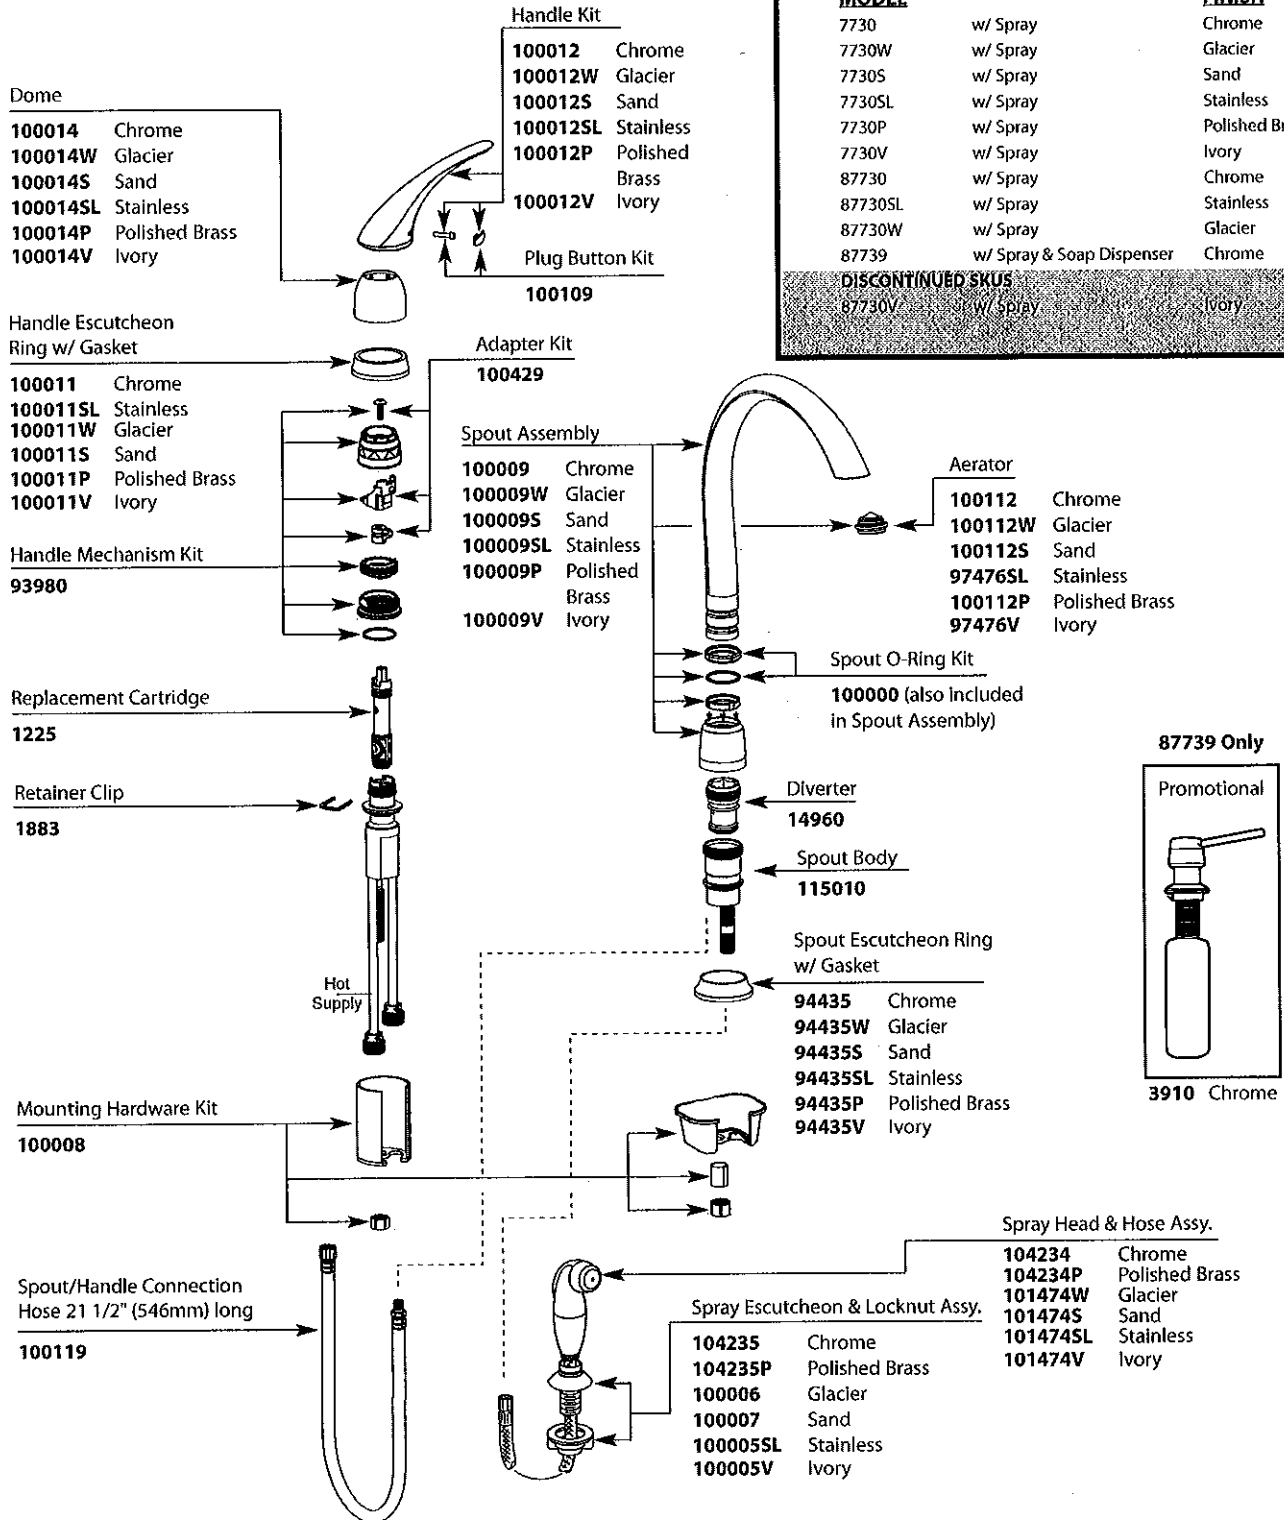

Buy it for looks. Buy it for life.®

Illustrated Parts

■ Order by Part Number

MONTICELLO® with Cathedral™ Spout Single-Handle Kitchen Faucet		
MODEL		FINISH
7730	w/ Spray	Chrome
7730W	w/ Spray	Glacier
7730S	w/ Spray	Sand
7730SL	w/ Spray	Stainless
7730P	w/ Spray	Polished Brass
7730V	w/ Spray	Ivory
87730	w/ Spray	Chrome
87730SL	w/ Spray	Stainless
87730W	w/ Spray	Glacier
87739	w/ Spray & Soap Dispenser	Chrome
DISCONTINUED SKUS		
87730V	w/ Spray	Ivory

TO ORDER PARTS CALL: 1-800-BUY-MOEN

www.moen.com