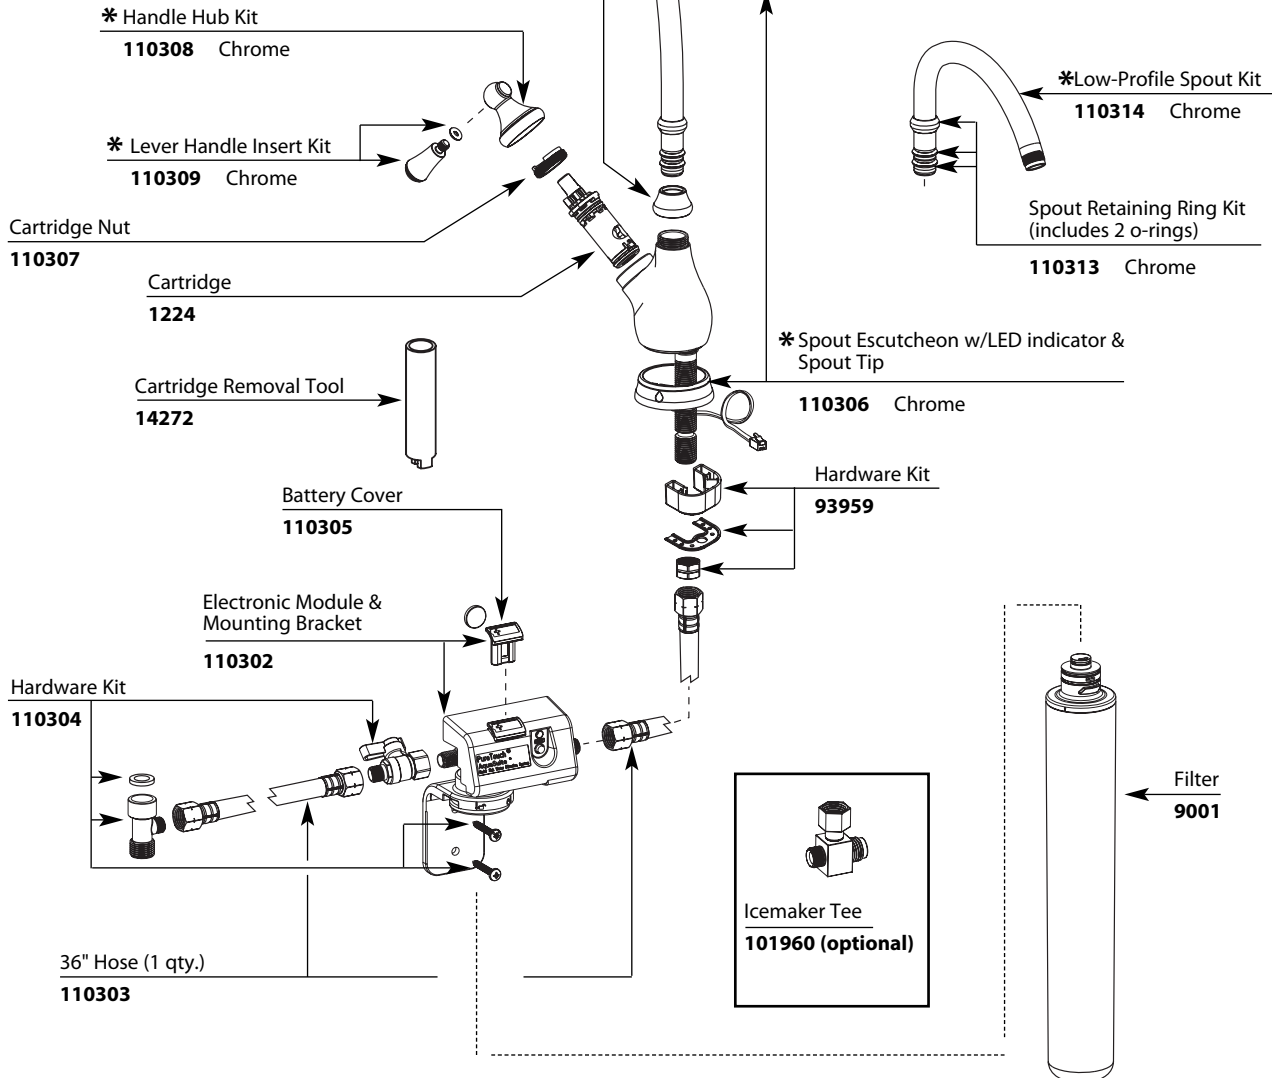

# Illustrated Parts

■ Order by Part Number

PureTouch® AquaSuite® Under Sink Water Filtration System		
MODEL	HANDLE	FINISH
<b>Discontinued</b>		
77100	Lever	Chrome
77100W	Lever	Glacier
77100S	Lever	Sand
77100V	Lever	Ivory
77100P	Lever	Polished Brass
77100SL	Lever	Stainless
77100CPR	Lever	Copper
77100BP	Lever	Black Opal
77100PM	Lever	Platinum
77100ST	Lever	Satine
77100CG	Lever	Classic Gold
77100NL	Lever	Nickel

\* AquaSuite Faucet Kit  
**110315**  
(Everything above the deck less handle insert, spout tip and spout escutcheon.)

Buy it for looks. Buy it for life.®

# Illustrated Parts

■ Order by Part Number