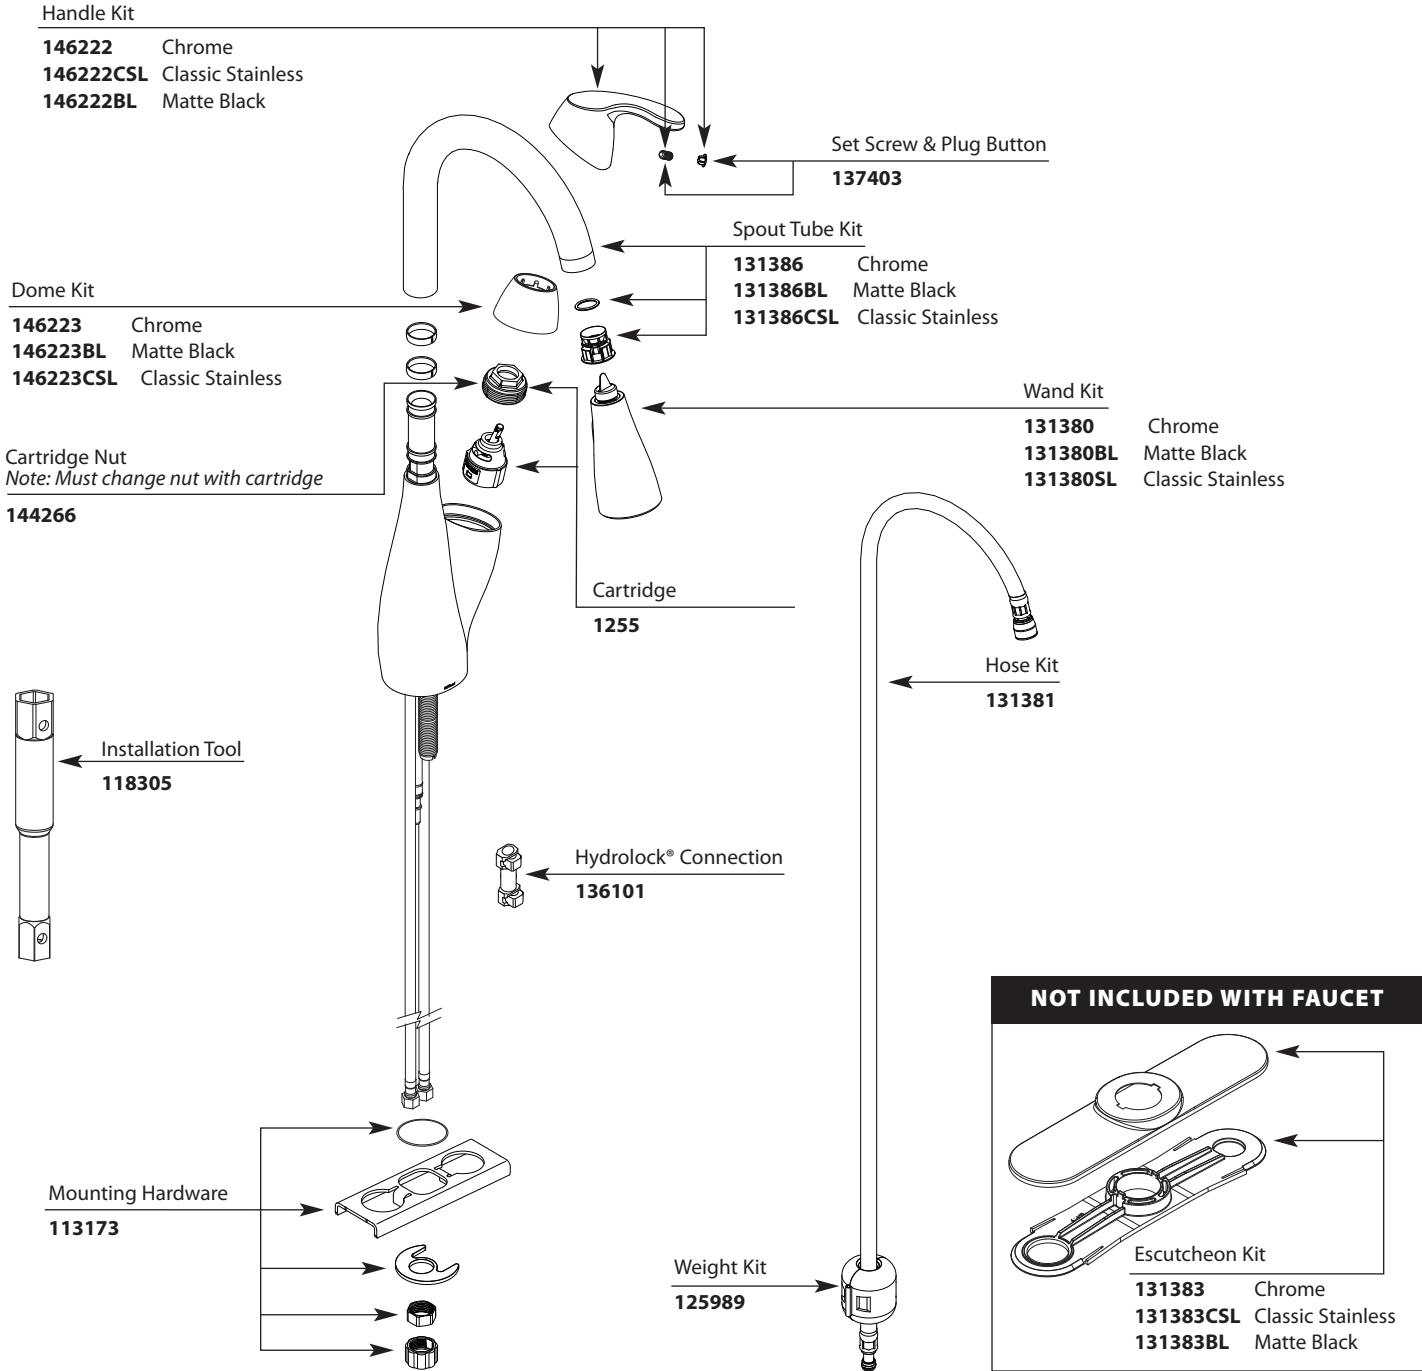

Buy it for looks. Buy it for life.®

■ Order by Part Number

There is more than 1 version of this model.
Page down to identify the version you have.

Illustrated Parts

MEDORA® Single-Handle High Arc Pull Out Kitchen Faucet		
MODEL	TYPE	FINISH
7599C	Lever	Chrome
7599BL	Lever	Matte Black
7599CSL	Lever	Classic Stainless

Buy it for looks. Buy it for life.®

■ Order by Part Number

Illustrated Parts

MEDORA™		
Single-Handle High Arc Pull Out Kitchen Faucet		
MODEL	TYPE	FINISH
7599C	Lever	Chrome
7599BL	Lever	Matte Black
7599SL	Lever	Stainless