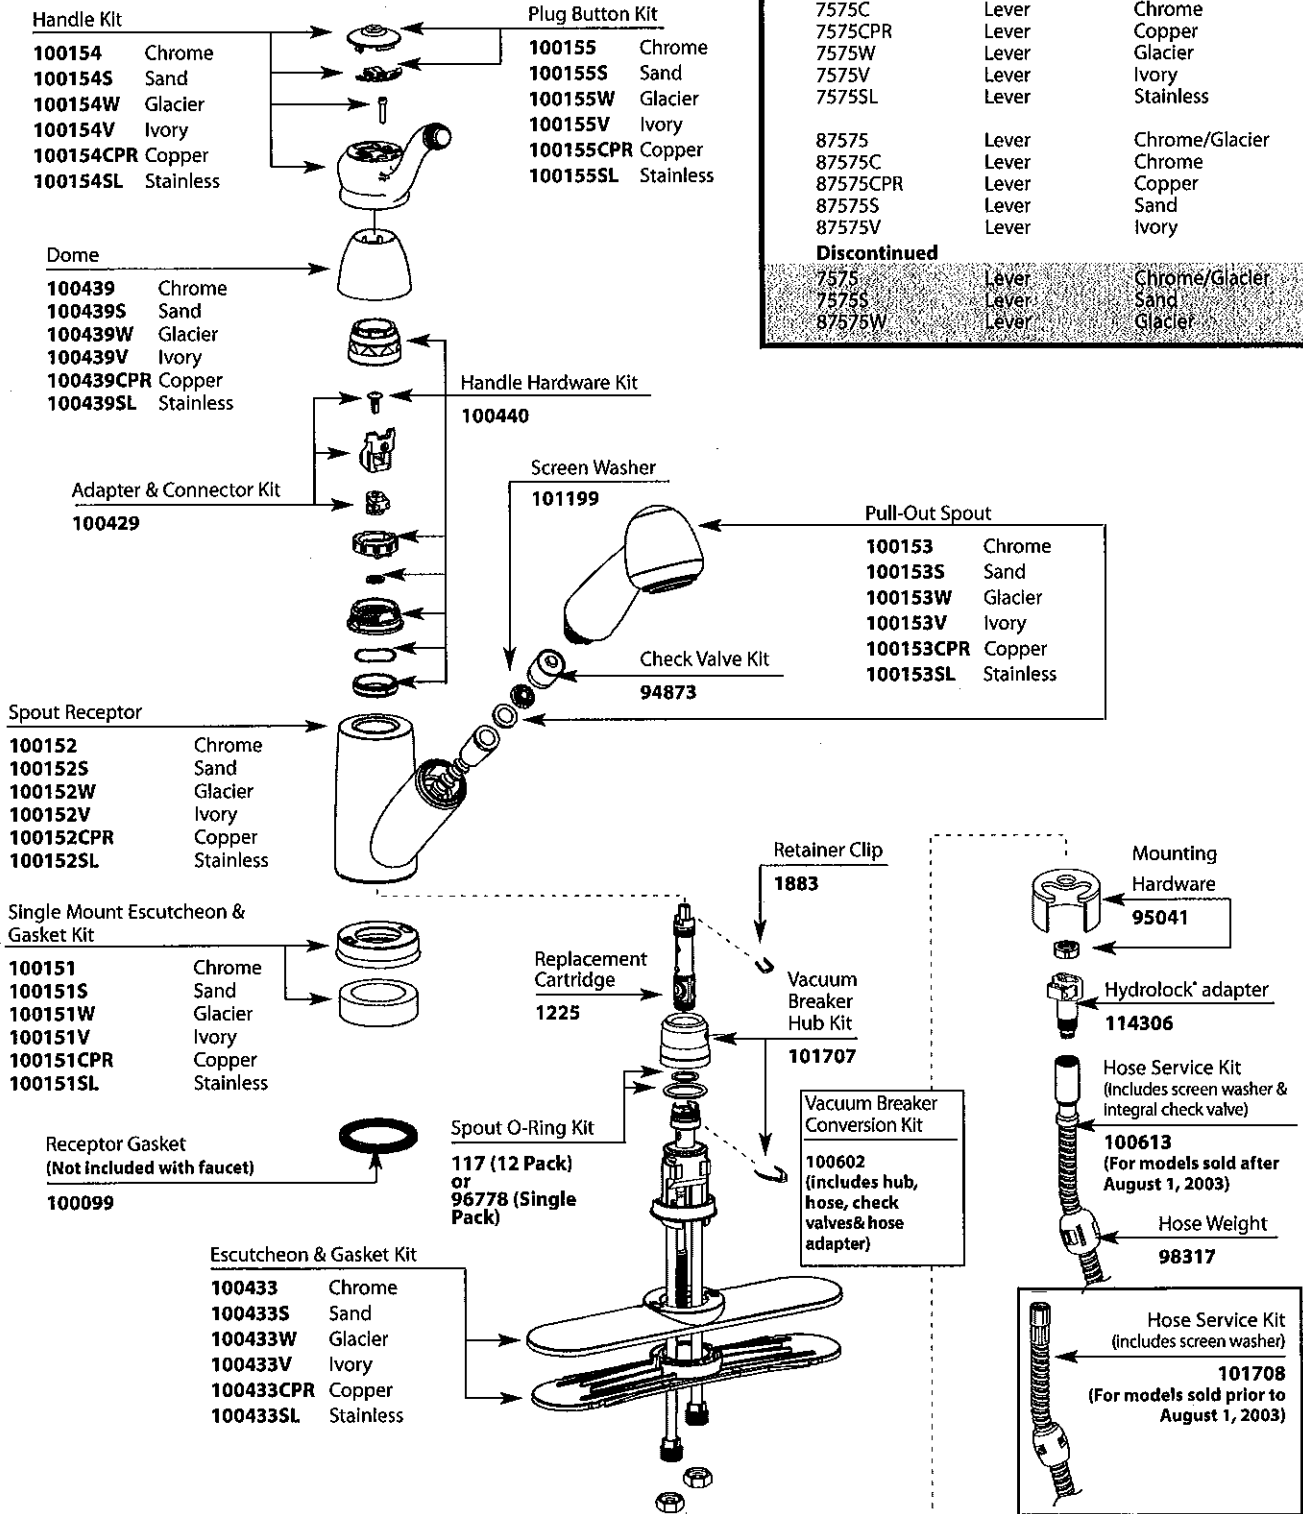

Buy it for looks. Buy it for life.®

Illustrated Parts

■ Order by Part Number

Colonnade™ Single Control Kitchen Faucet with Pullout Spray		
MODEL	HANDLE	FINISH
7575C	Lever	Chrome
7575CPR	Lever	Copper
7575W	Lever	Glacier
7575V	Lever	Ivory
7575SL	Lever	Stainless
87575	Lever	Chrome/Glacier
87575C	Lever	Chrome
87575CPR	Lever	Copper
87575S	Lever	Sand
87575V	Lever	Ivory
Discontinued		
7575	Lever	Chrome/Glacier
7575S	Lever	Sand
87575W	Lever	Glacier