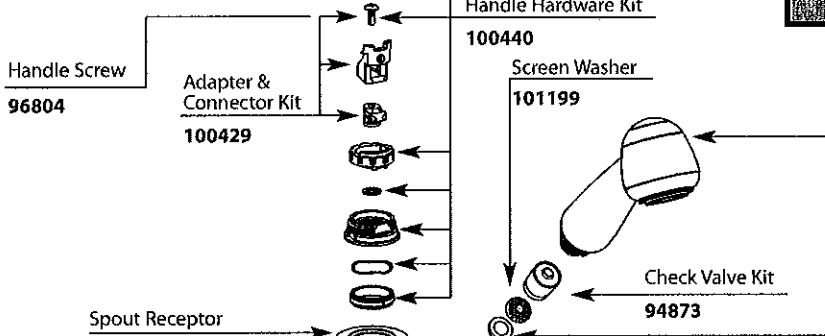

# Illustrated Parts

■ Order by Part Number

**Salora™**  
**Single Control Kitchen Faucet with Pullout Spray**

MODEL	HANDLE	FINISH
7570C	Loop	Chrome
7570S	Loop	Sand
7570W	Loop	Glacier
7570V	Loop	Ivory
7570BL	Loop	Matte Black
7570SL	Loop	Stainless
87570W	Loop	Glacier
87570V	Loop	Ivory
87570S	Loop	Sand
87570BL	Loop	Matte Black
87570SL	Loop	Stainless
87570CSD	Loop	Chrome w/soap dispenser