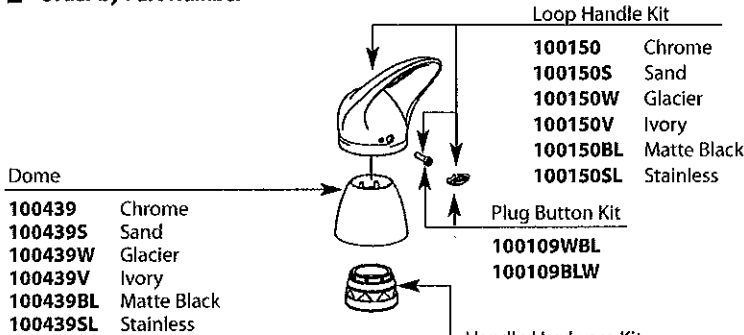

# Illustrated Parts

■ Order by Part Number

**Salora™**  
**Single Control Kitchen Faucet with Pullout Spray**

MODEL	HANDLE	FINISH
7570C	Loop	Chrome
7570S	Loop	Sand
7570W	Loop	Glacier
7570V	Loop	Ivory
7570BL	Loop	Matte Black
7570SL	Loop	Stainless
87570W	Loop	Glacier
87570V	Loop	Ivory
87570S	Loop	Sand
87570BL	Loop	Matte Black
87570SL	Loop	Stainless
87570CSD	Loop	Chrome w/soap dispenser

**DISCONTINUED SKUS**

87570C	Loop	Chrome
--------	------	--------

**Pull-Out Spout**

100153	Chrome
100153S	Sand
100153W	Glacier
100153V	Ivory
100153BL	Matte Black
100153SL	Stainless