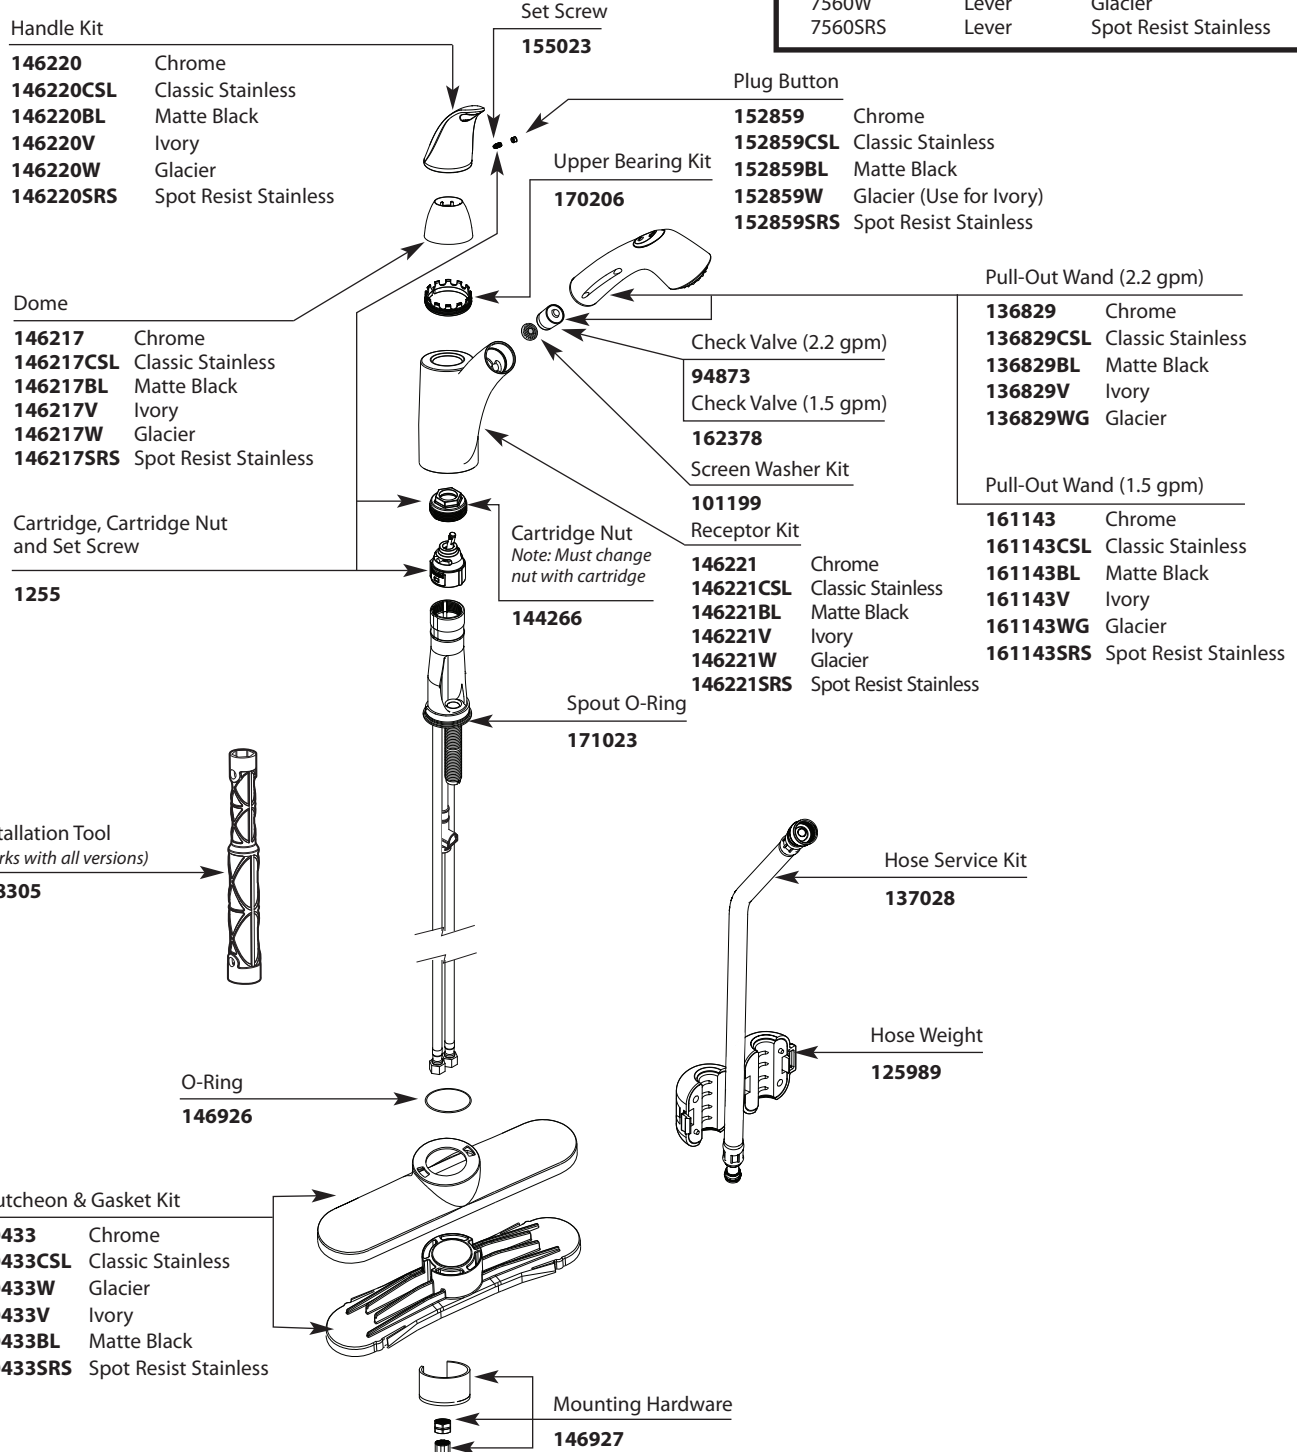

Buy it for looks. Buy it for life.®

■ Order by Part Number

*There is more than 1 version of this model.
Page down to identify the version you have.*

Illustrated Parts

| Extensa™ Single Control Kitchen Faucet with Pullout Spray | | |
|---|--------|-------------------------------|
| MODEL | HANDLE | FINISH |
| 7560C | Lever | Chrome |
| 7560CSL | Lever | Classic Stainless |
| 7560CSLBL | Lever | Classic Stainless/Matte Black |
| 7560BL | Lever | Matte Black |
| 7560V | Lever | Ivory |
| 7560W | Lever | Glacier |
| 7560SRS | Lever | Spot Resist Stainless |

Buy it for looks. Buy it for life.®

Illustrated Parts

■ Order by Part Number

| Extensa™ Single Control Kitchen Faucet with Pullout Spray | | |
|---|--------|-------------------------------|
| MODEL | HANDLE | FINISH |
| 7560C | Lever | Chrome |
| 7560CSL | Lever | Classic Stainless |
| 7560CSLBL | Lever | Classic Stainless/Matte Black |
| 7560BL | Lever | Matte Black |
| 7560V | Lever | Ivory |
| 7560W | Lever | Glacier |

Buy it for looks. Buy it for life.®

Illustrated Parts

■ Order by Part Number

| Extensa™ Single Control Kitchen Faucet with Pullout Spray | | |
|--|--------|-----------------------------|
| MODEL | HANDLE | FINISH |
| 7560C | Lever | Chrome |
| 7560S | Lever | Sand |
| 7560W | Lever | Glacier |
| 7560V | Lever | Ivory |
| 7560BL | Lever | Matte Black |
| 7560SLBL | Lever | Stainless Steel/Matte Black |
| 87560CSD | Lever | Chrome w/soap dispenser |
| 87560W | Lever | Glacier |
| 87560SL | Lever | Stainless Steel |
| DISCONTINUED SKUS | | |
| 7560 | Lever | Chrome/Glacier |
| 7560CS | Lever | Chrome/Sand |
| 7560CBL | Lever | Chrome/Matte Black |
| 7560SL | Lever | Stainless Steel |
| 87560 | Lever | Chrome/Glacier |
| 87560CS | Lever | Chrome/Sand |
| 87560CBL | Lever | Chrome/Matte Black |
| 87560SLBL | Lever | Stainless/Matte Black |
| 87560C | Lever | Chrome |
| 87560S | Lever | Sand |

MOEN, EXTENZA, 300015466, 8/2014