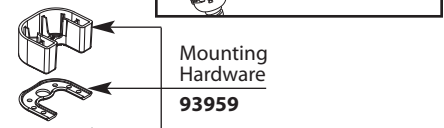

Buy it for looks. Buy it for life.®

Illustrated Parts

■ Order by Part Number

| Extensa™ Single Control Kitchen Faucet with Pullout Spray | | |
|---|--------|-------------------------------|
| MODEL | HANDLE | FINISH |
| 7560C | Lever | Chrome |
| 7560CSL | Lever | Classic Stainless |
| 7560CSLBL | Lever | Classic Stainless/Matte Black |
| 7560BL | Lever | Matte Black |
| 7560V | Lever | Ivory |
| 7560W | Lever | Glacier |

Buy it for looks. Buy it for life.®

Illustrated Parts

■ Order by Part Number

| Extensa™ Single Control Kitchen Faucet with Pullout Spray | | |
|--|--------|-----------------------------|
| MODEL | HANDLE | FINISH |
| 7560C | Lever | Chrome |
| 7560S | Lever | Sand |
| 7560W | Lever | Glacier |
| 7560V | Lever | Ivory |
| 7560BL | Lever | Matte Black |
| 7560SLBL | Lever | Stainless Steel/Matte Black |
| 87560CSD | Lever | Chrome w/soap dispenser |
| 87560W | Lever | Glacier |
| 87560SL | Lever | Stainless Steel |
| DISCONTINUED SKUS | | |
| 7560 | Lever | Chrome/Glacier |
| 7560CS | Lever | Chrome/Sand |
| 7560CBL | Lever | Chrome/Matte Black |
| 7560SL | Lever | Stainless Steel |
| 87560 | Lever | Chrome/Glacier |
| 87560CS | Lever | Chrome/Sand |
| 87560CBL | Lever | Chrome/Matte Black |
| 87560SLBL | Lever | Stainless/Matte Black |
| 87560C | Lever | Chrome |
| 87560S | Lever | Sand |