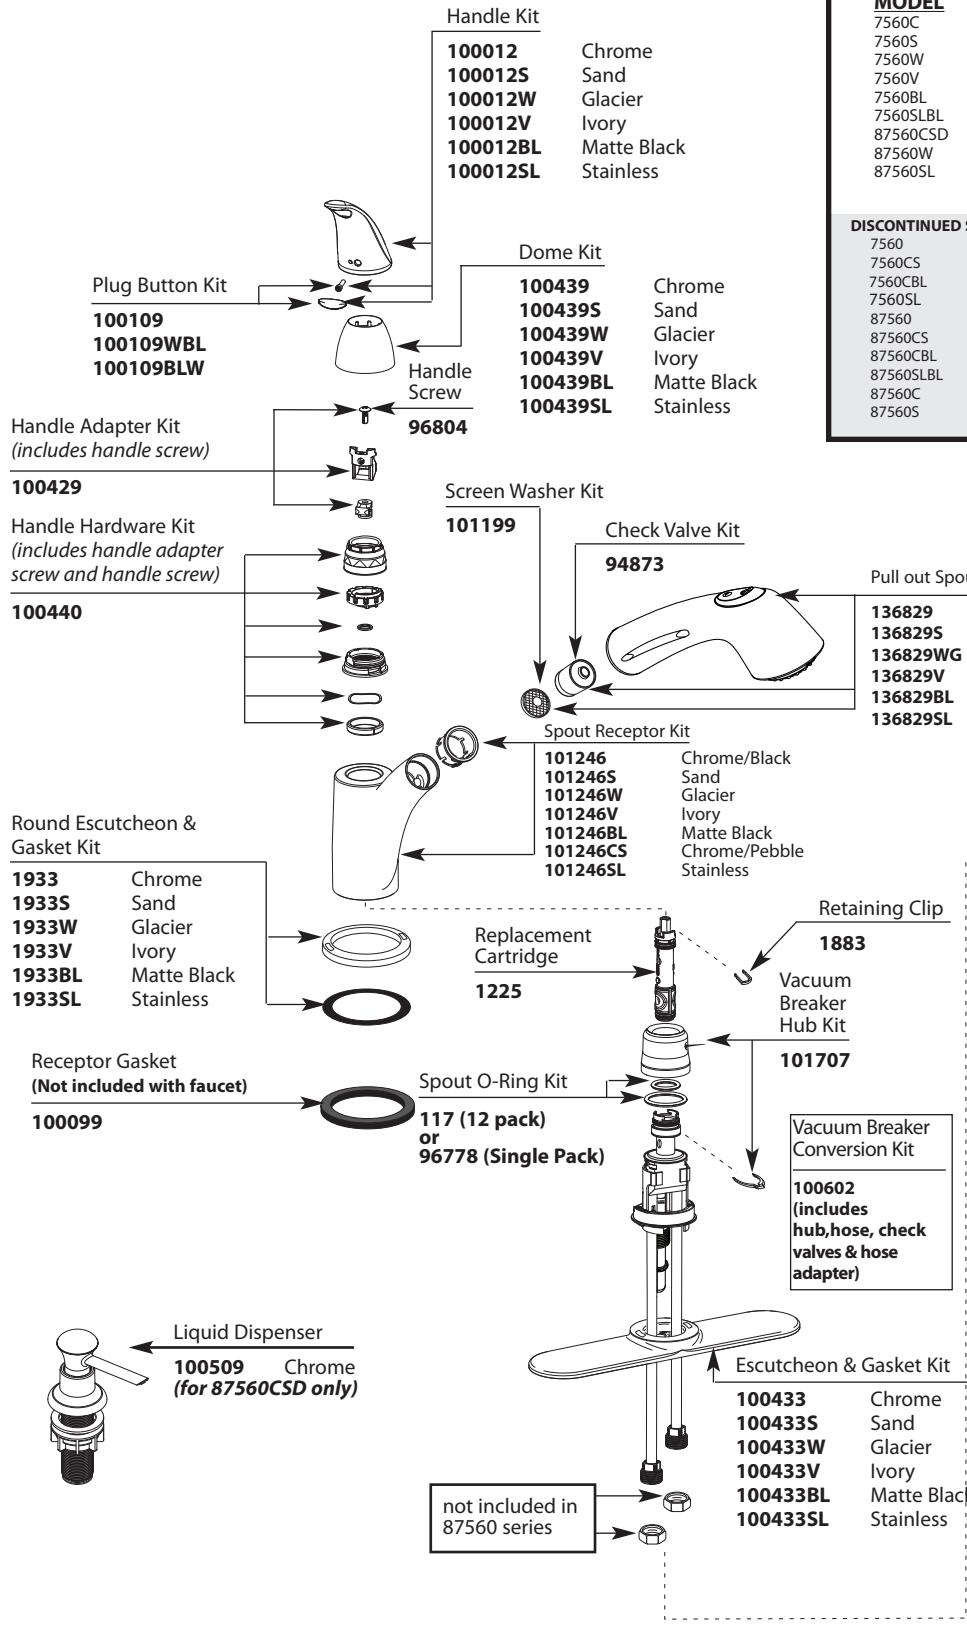

Buy it for looks. Buy it for life.®

■ Order by Part Number

*There is more than 1 version of this model.
Page down to identify the version you have.*

Illustrated Parts

| Extensa™ Single Control Kitchen Faucet with Pullout Spray | | |
|---|--------|-------------------------------|
| MODEL | HANDLE | FINISH |
| 7560C | Lever | Chrome |
| 7560CSL | Lever | Classic Stainless |
| 7560CSLBL | Lever | Classic Stainless/Matte Black |
| 7560BL | Lever | Matte Black |
| 7560V | Lever | Ivory |
| 7560W | Lever | Glacier |
| 7560SRS | Lever | Spot Resist Stainless |

Buy it for looks. Buy it for life.®

Illustrated Parts

■ Order by Part Number

| Extensa™ Single Control Kitchen Faucet with Pullout Spray | | |
|---|--------|-------------------------------|
| MODEL | HANDLE | FINISH |
| 7560C | Lever | Chrome |
| 7560CSL | Lever | Classic Stainless |
| 7560CSLBL | Lever | Classic Stainless/Matte Black |
| 7560BL | Lever | Matte Black |
| 7560V | Lever | Ivory |
| 7560W | Lever | Glacier |

Buy it for looks. Buy it for life.®

Illustrated Parts

■ Order by Part Number

| Extensa™ Single Control Kitchen Faucet with Pullout Spray | | |
|--|--------|-----------------------------|
| MODEL | HANDLE | FINISH |
| 7560C | Lever | Chrome |
| 7560S | Lever | Sand |
| 7560W | Lever | Glacier |
| 7560V | Lever | Ivory |
| 7560BL | Lever | Matte Black |
| 7560SLBL | Lever | Stainless Steel/Matte Black |
| 87560CSD | Lever | Chrome w/soap dispenser |
| 87560W | Lever | Glacier |
| 87560SL | Lever | Stainless Steel |
| DISCONTINUED SKUS | | |
| 7560 | Lever | Chrome/Glacier |
| 7560CS | Lever | Chrome/Sand |
| 7560CBL | Lever | Chrome/Matte Black |
| 7560SL | Lever | Stainless Steel |
| 87560 | Lever | Chrome/Glacier |
| 87560CS | Lever | Chrome/Sand |
| 87560CBL | Lever | Chrome/Matte Black |
| 87560SLBL | Lever | Stainless/Matte Black |
| 87560C | Lever | Chrome |
| 87560S | Lever | Sand |

MOEN, EXTENZA, 300015466, 8/2014