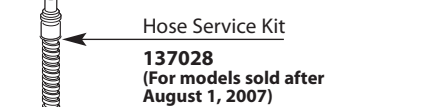

Buy it for looks. Buy it for life.®

Illustrated Parts

■ Order by Part Number

| Extensa™ Single Control Kitchen Faucet with Pullout Spray | | |
|---|--------|-------------------------------|
| MODEL | HANDLE | FINISH |
| 7560C | Lever | Chrome |
| 7560CSL | Lever | Classic Stainless |
| 7560CSLBL | Lever | Classic Stainless/Matte Black |
| 7560BL | Lever | Matte Black |
| 7560V | Lever | Ivory |
| 7560W | Lever | Glacier |

Buy it for looks. Buy it for life.®

Illustrated Parts

■ Order by Part Number

| Extensa™ Single Control Kitchen Faucet with Pullout Spray | | |
|--|--------|-----------------------------|
| MODEL | HANDLE | FINISH |
| 7560C | Lever | Chrome |
| 7560S | Lever | Sand |
| 7560W | Lever | Glacier |
| 7560V | Lever | Ivory |
| 7560BL | Lever | Matte Black |
| 7560SLBL | Lever | Stainless Steel/Matte Black |
| 87560CSD | Lever | Chrome w/soap dispenser |
| 87560W | Lever | Glacier |
| 87560SL | Lever | Stainless Steel |
| DISCONTINUED SKUS | | |
| 7560 | Lever | Chrome/Glacier |
| 7560CS | Lever | Chrome/Sand |
| 7560CBL | Lever | Chrome/Matte Black |
| 7560SL | Lever | Stainless Steel |
| 87560 | Lever | Chrome/Glacier |
| 87560CS | Lever | Chrome/Sand |
| 87560CBL | Lever | Chrome/Matte Black |
| 87560SLBL | Lever | Stainless/Matte Black |
| 87560C | Lever | Chrome |
| 87560S | Lever | Sand |