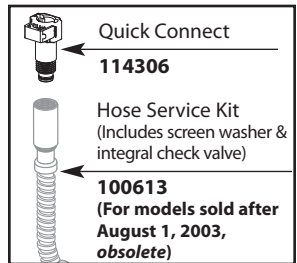

Buy it for looks. Buy it for life.®

■ Order by Part Number

*There is more than 1 version of this model.
Page down to identify the version you have.*

Illustrated Parts

| Extensa™ Single Control Kitchen Faucet with Pullout Spray | | |
|---|--------|-------------------------------|
| MODEL | HANDLE | FINISH |
| 7560C | Lever | Chrome |
| 7560CSL | Lever | Classic Stainless |
| 7560CSLBL | Lever | Classic Stainless/Matte Black |
| 7560BL | Lever | Matte Black |
| 7560V | Lever | Ivory |
| 7560W | Lever | Glacier |
| 7560SRS | Lever | Spot Resist Stainless |

Buy it for looks. Buy it for life.®

Illustrated Parts

■ Order by Part Number

| Extensa™ Single Control Kitchen Faucet with Pullout Spray | | |
|---|--------|-------------------------------|
| MODEL | HANDLE | FINISH |
| 7560C | Lever | Chrome |
| 7560CSL | Lever | Classic Stainless |
| 7560CSLBL | Lever | Classic Stainless/Matte Black |
| 7560BL | Lever | Matte Black |
| 7560V | Lever | Ivory |
| 7560W | Lever | Glacier |

Buy it for looks. Buy it for life.®

Illustrated Parts

■ Order by Part Number

| Extensa™ Single Control Kitchen Faucet with Pullout Spray | | |
|--|--------|-----------------------------|
| MODEL | HANDLE | FINISH |
| 7560C | Lever | Chrome |
| 7560S | Lever | Sand |
| 7560W | Lever | Glacier |
| 7560V | Lever | Ivory |
| 7560BL | Lever | Matte Black |
| 7560SLBL | Lever | Stainless Steel/Matte Black |
| 87560CSD | Lever | Chrome w/soap dispenser |
| 87560W | Lever | Glacier |
| 87560SL | Lever | Stainless Steel |
| DISCONTINUED SKUS | | |
| 7560 | Lever | Chrome/Glacier |
| 7560CS | Lever | Chrome/Sand |
| 7560CBL | Lever | Chrome/Matte Black |
| 7560SL | Lever | Stainless Steel |
| 87560 | Lever | Chrome/Glacier |
| 87560CS | Lever | Chrome/Sand |
| 87560CBL | Lever | Chrome/Matte Black |
| 87560SLBL | Lever | Stainless/Matte Black |
| 87560C | Lever | Chrome |
| 87560S | Lever | Sand |