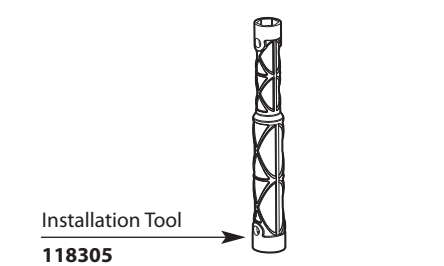

Buy it for looks. Buy it for life.®

■ Order by Part Number

*There is more than 1 version of this model.
Page down to identify the version you have.*

Illustrated Parts

| Extensa™ Single Control Kitchen Faucet with Pullout Spray | | |
|---|--------|-------------------------------|
| MODEL | HANDLE | FINISH |
| 7560C | Lever | Chrome |
| 7560CSL | Lever | Classic Stainless |
| 7560CSLBL | Lever | Classic Stainless/Matte Black |
| 7560BL | Lever | Matte Black |
| 7560V | Lever | Ivory |
| 7560W | Lever | Glacier |
| 7560SRS | Lever | Spot Resist Stainless |

Buy it for looks. Buy it for life.®

Illustrated Parts

■ Order by Part Number

| Extensa™ Single Control Kitchen Faucet with Pullout Spray | | |
|---|--------|-------------------------------|
| MODEL | HANDLE | FINISH |
| 7560C | Lever | Chrome |
| 7560CSL | Lever | Classic Stainless |
| 7560CSLBL | Lever | Classic Stainless/Matte Black |
| 7560BL | Lever | Matte Black |
| 7560V | Lever | Ivory |
| 7560W | Lever | Glacier |

Buy it for looks. Buy it for life.®

Illustrated Parts

■ Order by Part Number

| Extensa™ Single Control Kitchen Faucet with Pullout Spray | | |
|--|--------|-----------------------------|
| MODEL | HANDLE | FINISH |
| 7560C | Lever | Chrome |
| 7560S | Lever | Sand |
| 7560W | Lever | Glacier |
| 7560V | Lever | Ivory |
| 7560BL | Lever | Matte Black |
| 7560SLBL | Lever | Stainless Steel/Matte Black |
| 87560CSD | Lever | Chrome w/soap dispenser |
| 87560W | Lever | Glacier |
| 87560SL | Lever | Stainless Steel |
| DISCONTINUED SKUS | | |
| 7560 | Lever | Chrome/Glacier |
| 7560CS | Lever | Chrome/Sand |
| 7560CBL | Lever | Chrome/Matte Black |
| 7560SL | Lever | Stainless Steel |
| 87560 | Lever | Chrome/Glacier |
| 87560CS | Lever | Chrome/Sand |
| 87560CBL | Lever | Chrome/Matte Black |
| 87560SLBL | Lever | Stainless/Matte Black |
| 87560C | Lever | Chrome |
| 87560S | Lever | Sand |