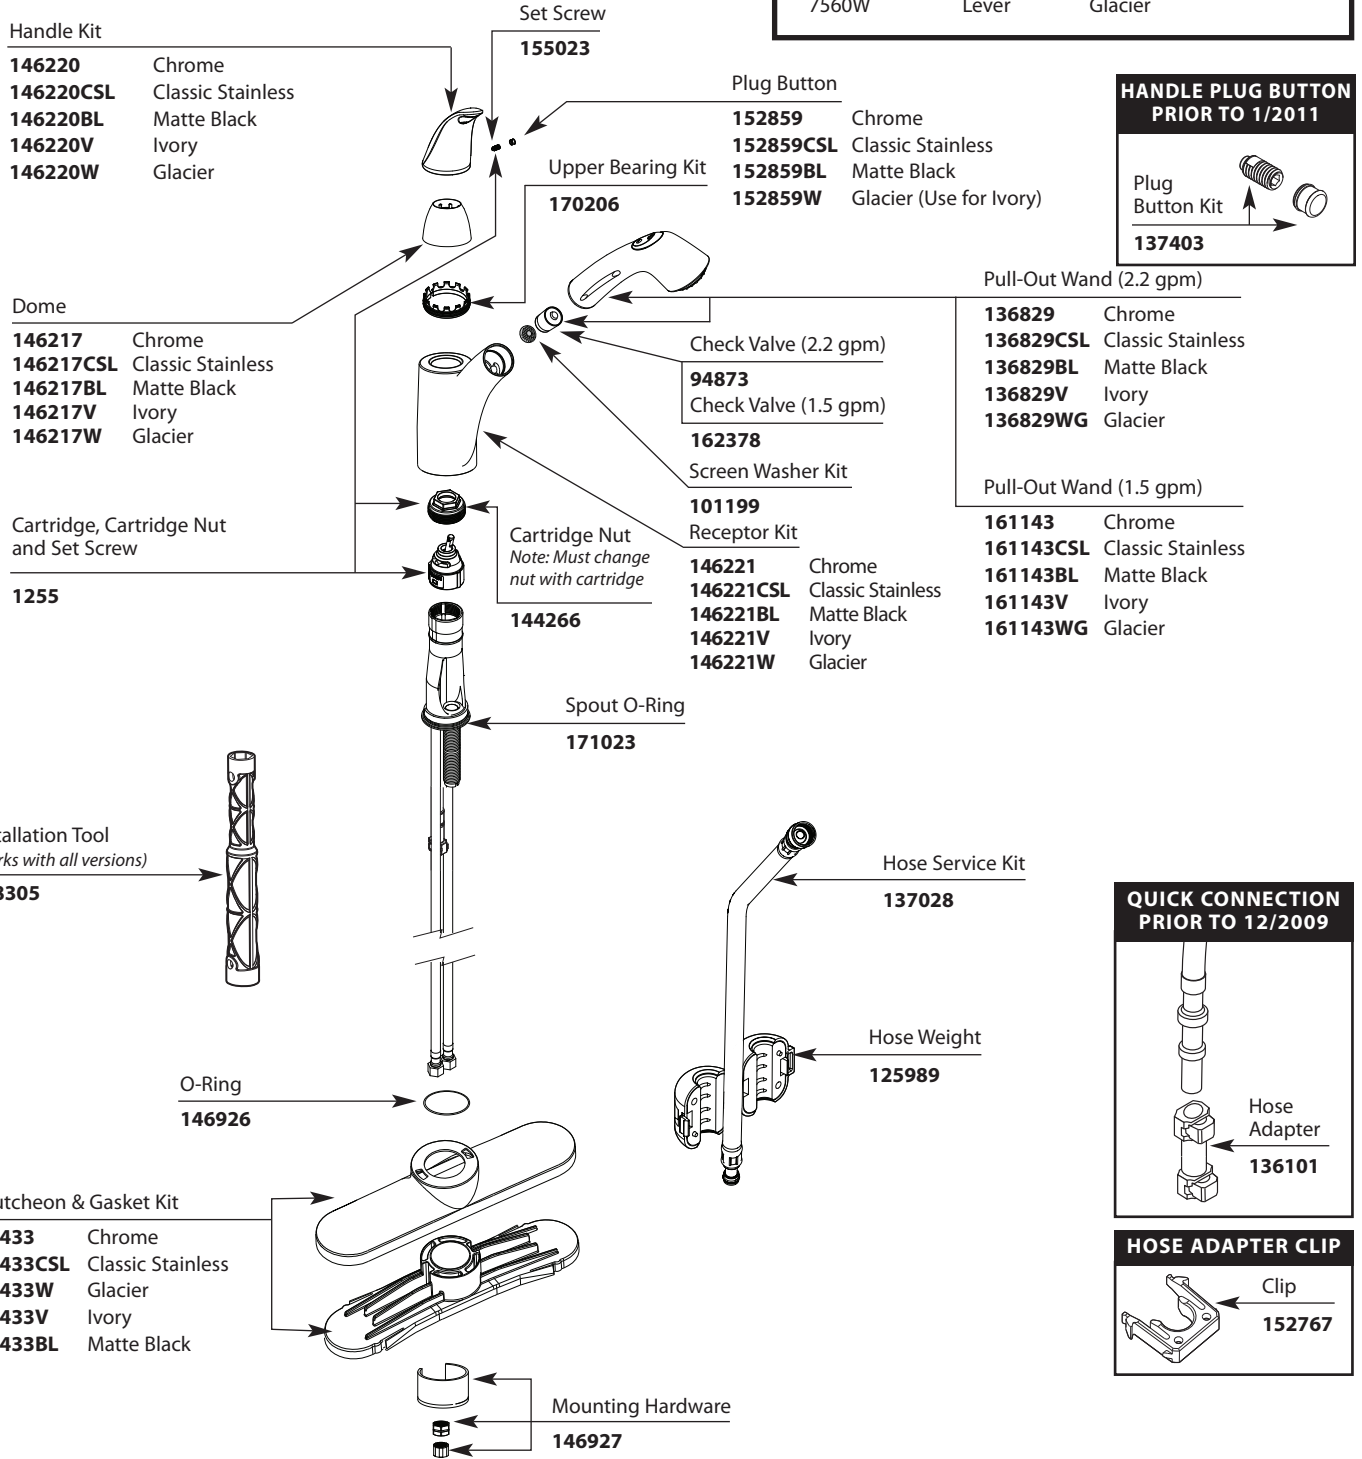

Buy it for looks. Buy it for life.®

■ Order by Part Number

*There is more than 1 version of this model.
Page down to identify the version you have.*

Illustrated Parts

| Extensa™ Single Control Kitchen Faucet with Pullout Spray | | |
|---|--------|-------------------------------|
| MODEL | HANDLE | FINISH |
| 7560C | Lever | Chrome |
| 7560CSL | Lever | Classic Stainless |
| 7560CSLBL | Lever | Classic Stainless/Matte Black |
| 7560BL | Lever | Matte Black |
| 7560V | Lever | Ivory |
| 7560W | Lever | Glacier |
| 7560SRS | Lever | Spot Resist Stainless |

Buy it for looks. Buy it for life.®

Illustrated Parts

■ Order by Part Number

| Extensa™ Single Control Kitchen Faucet with Pullout Spray | | |
|---|--------|-------------------------------|
| MODEL | HANDLE | FINISH |
| 7560C | Lever | Chrome |
| 7560CSL | Lever | Classic Stainless |
| 7560CSLBL | Lever | Classic Stainless/Matte Black |
| 7560BL | Lever | Matte Black |
| 7560V | Lever | Ivory |
| 7560W | Lever | Glacier |

Buy it for looks. Buy it for life.®

Illustrated Parts

■ Order by Part Number

| Extensa™ Single Control Kitchen Faucet with Pullout Spray | | |
|--|--------|-----------------------------|
| MODEL | HANDLE | FINISH |
| 7560C | Lever | Chrome |
| 7560S | Lever | Sand |
| 7560W | Lever | Glacier |
| 7560V | Lever | Ivory |
| 7560BL | Lever | Matte Black |
| 7560SLBL | Lever | Stainless Steel/Matte Black |
| 87560CSD | Lever | Chrome w/soap dispenser |
| 87560W | Lever | Glacier |
| 87560SL | Lever | Stainless Steel |
| DISCONTINUED SKUS | | |
| 7560 | Lever | Chrome/Glacier |
| 7560CS | Lever | Chrome/Sand |
| 7560CBL | Lever | Chrome/Matte Black |
| 7560SL | Lever | Stainless Steel |
| 87560 | Lever | Chrome/Glacier |
| 87560CS | Lever | Chrome/Sand |
| 87560CBL | Lever | Chrome/Matte Black |
| 87560SLBL | Lever | Stainless/Matte Black |
| 87560C | Lever | Chrome |
| 87560S | Lever | Sand |

MOEN, EXTENZA, 300015466, 8/2014