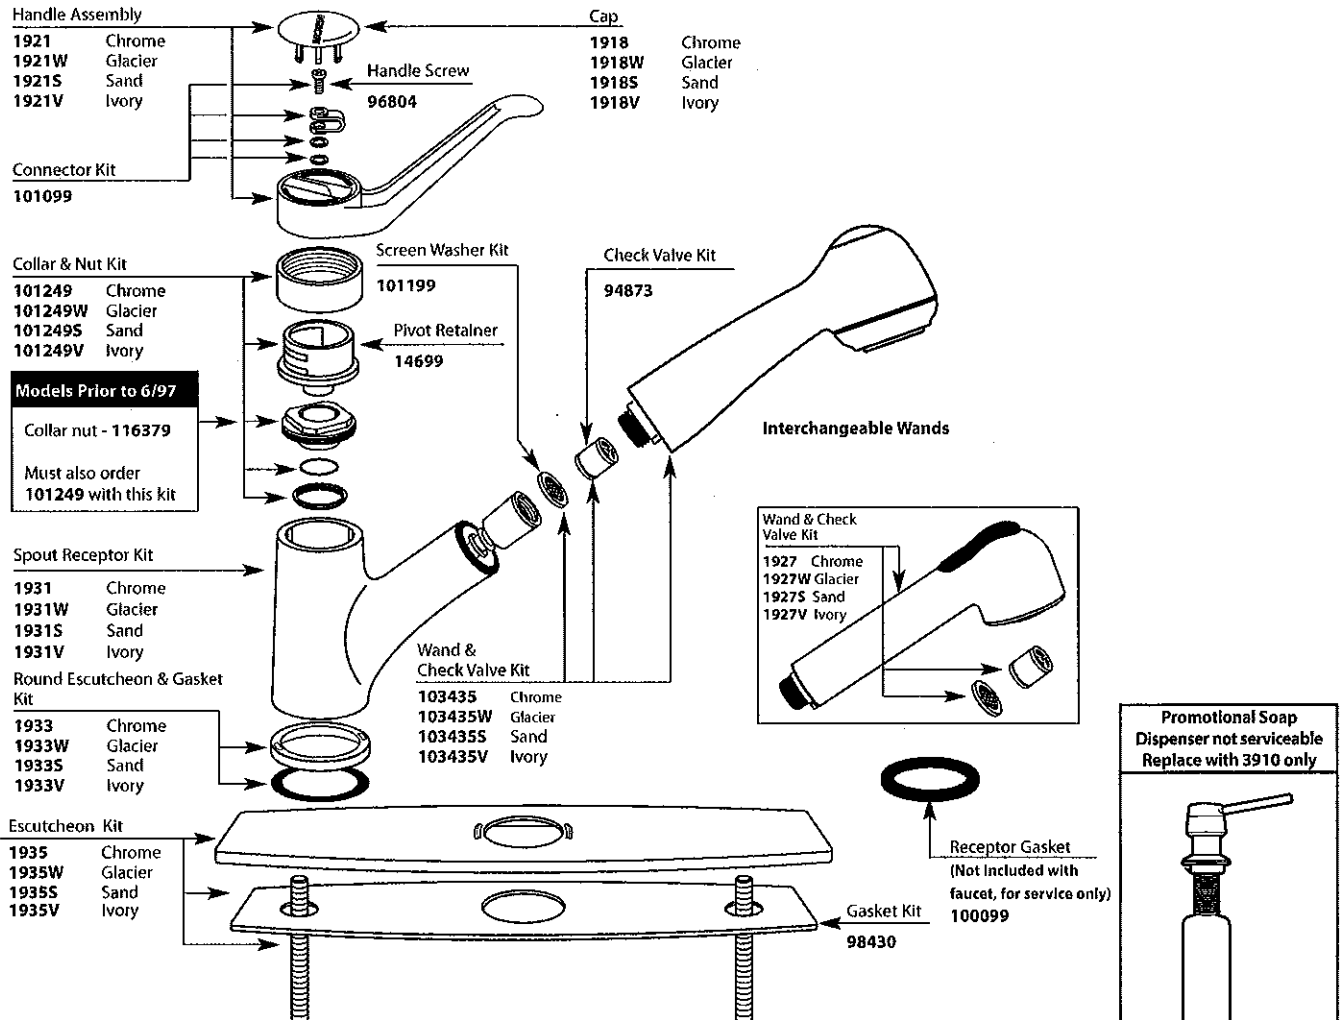

# Illustrated Parts

Buy it for looks. Buy it for life.®

OneTouch® Single Control Kitchen Pullout Faucet					
MODEL	HANDLE	FINISH	MODEL	HANDLE	FINISH
87540W	Lever	Glacier	<b>DISCONTINUED</b>		
87540S	Lever	Sand	7385	Lever	Chrome/Glacier
87540CSD	Lever	Chrome w/Soap Dispenser	7385C	Lever	Chrome
			7385W	Lever	Glacier
			7385S	Lever	Sand
			7385V	Lever	Ivory
			67385	Lever	Chrome/Glacier
			67385C	Lever	Chrome
			67385S	Lever	Sand
			67385V	Lever	Ivory
			67385W	Lever	Glacier
			87540	Lever	Chrome/Glacier
			87540C	Lever	Chrome

Order by Part Number

**Please Note: For under the deck parts, service kits, and valve bodies, you must refer to the following page.**