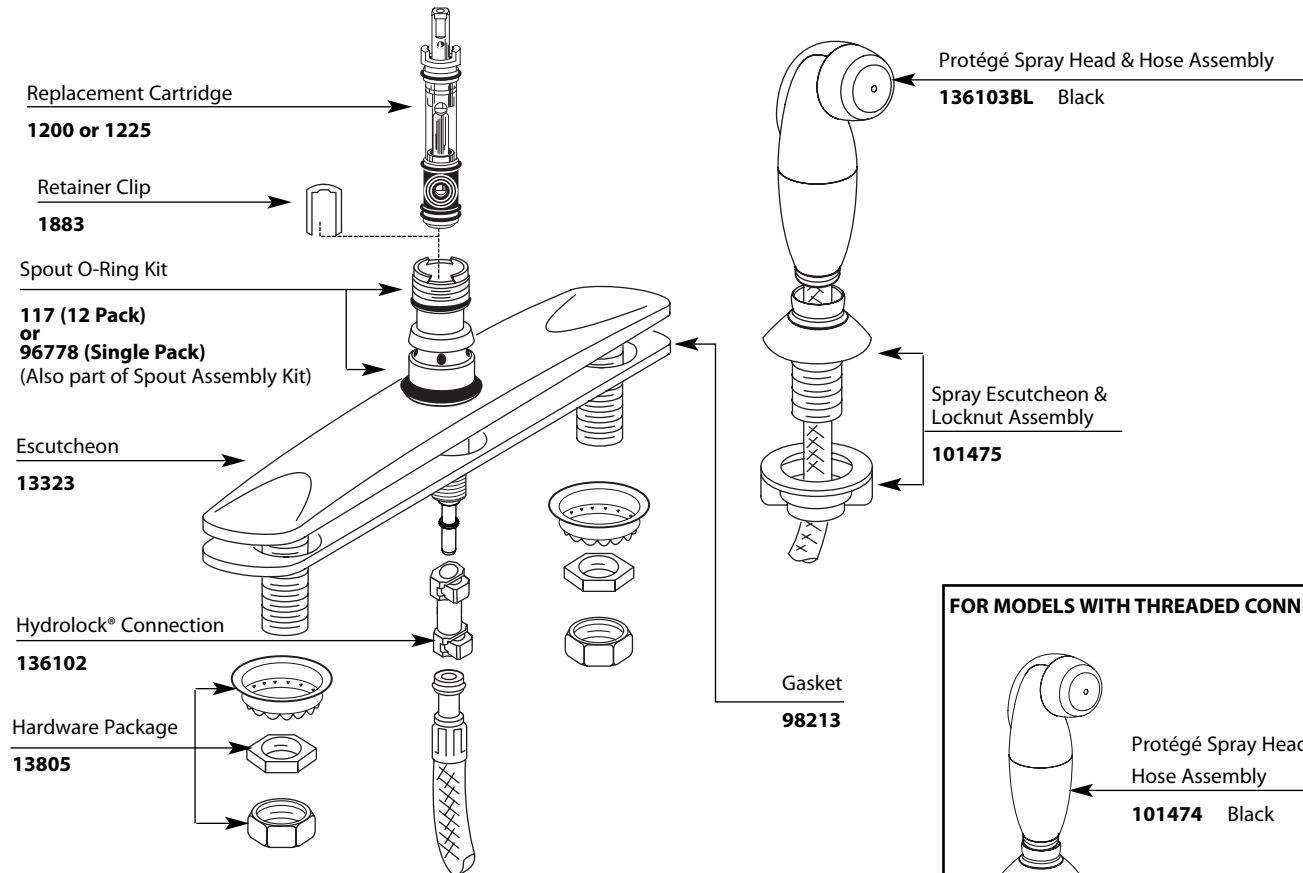

# Illustrated Parts

■ Order by Part Number

LEGEND®		
Single-Handle Kitchen Faucet		
MODEL	HANDLE	FINISH
7300	Lever	Chrome (less spray)
7310	Lever	Chrome

FOR MODELS WITH HYDROLOCK® CONNECTION

FOR MODELS WITH THREADED CONNECTION