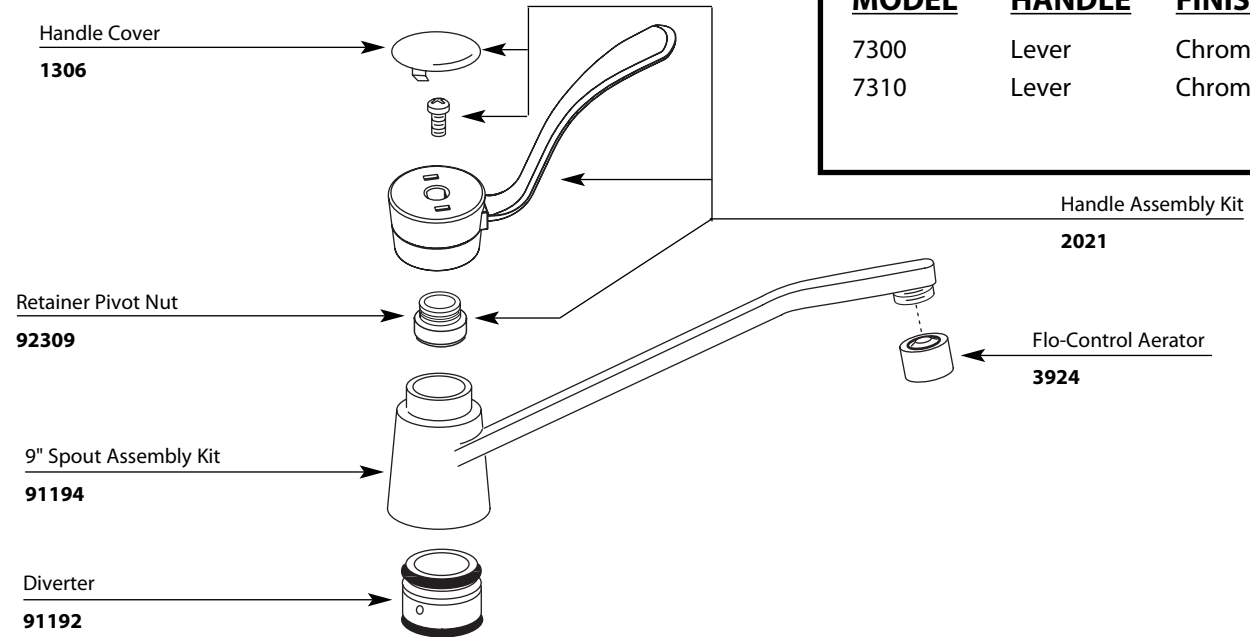

# Illustrated Parts

■ Order by Part Number

LEGEND®		
Single-Handle Kitchen Faucet		
MODEL	HANDLE	FINISH
7300	Lever	Chrome (less spray)
7310	Lever	Chrome

FOR MODELS WITH HYDROLOCK® CONNECTION

FOR MODELS WITH THREADED CONNECTION