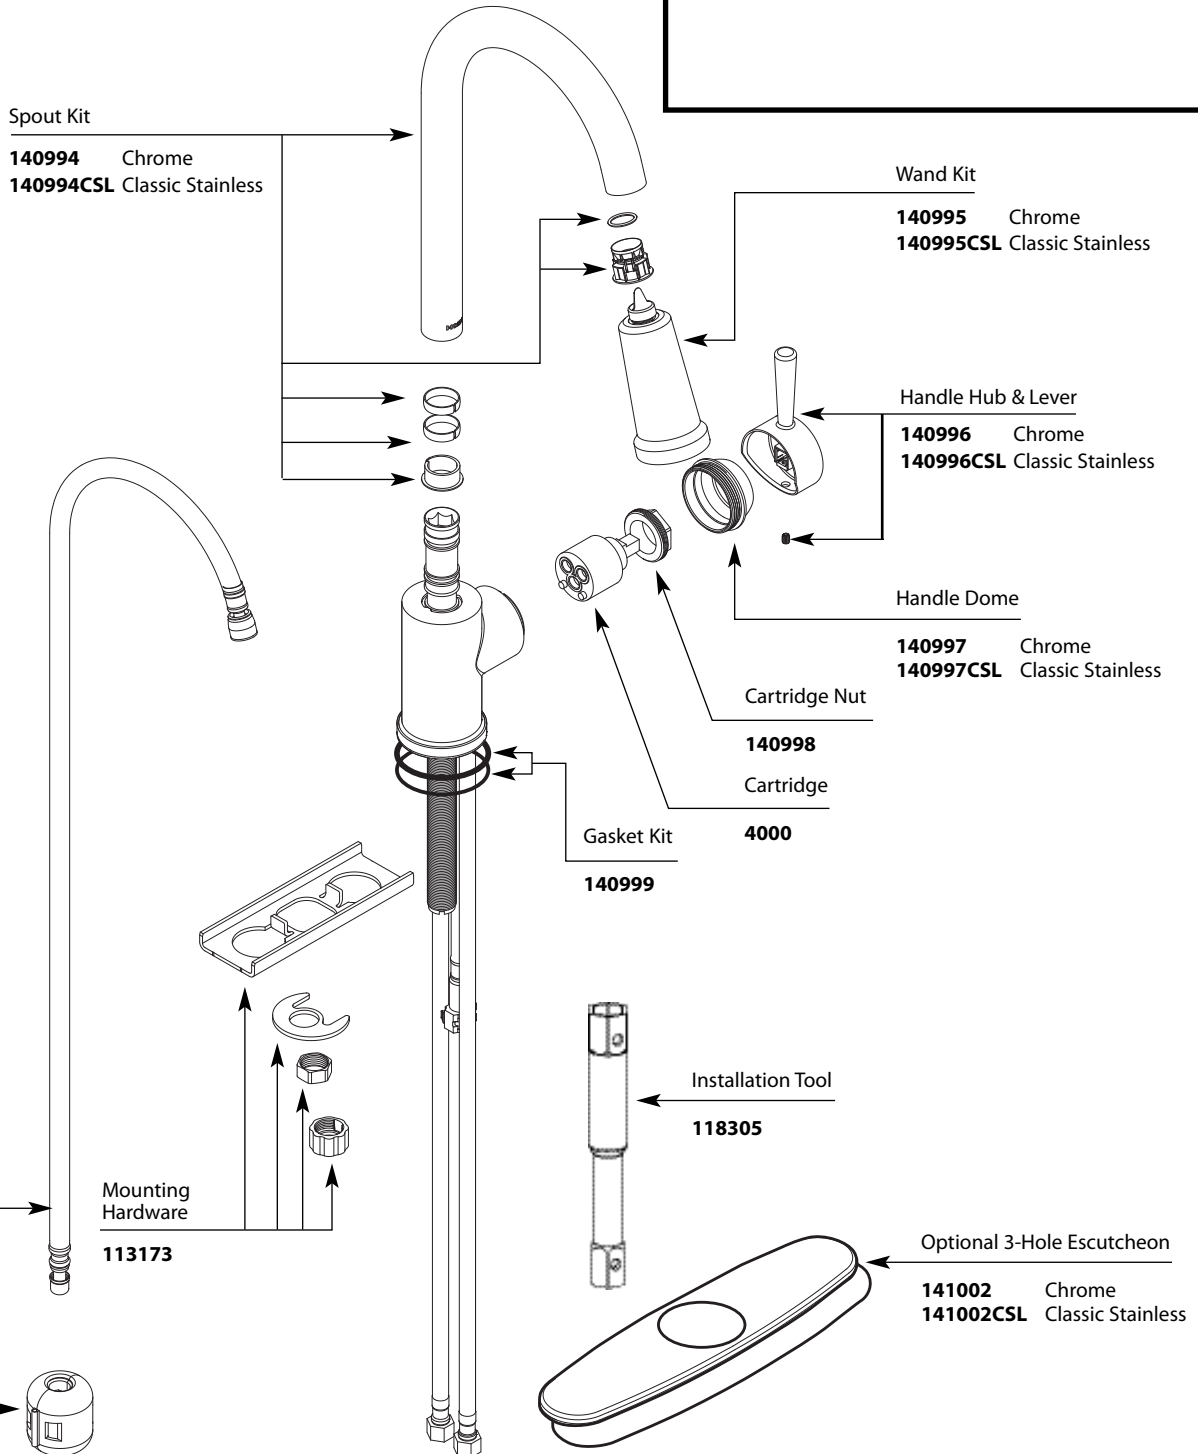

Buy it for looks. Buy it for life.®

■ Order by Part Number

# Illustrated Parts

<b>LEVEL™</b>	
<b>Single-Handle Kitchen Faucet</b>	
<b>MODELS</b>	<b>FINISH</b>
7175	Chrome
7175CSL	Classic Stainless

TO ORDER PARTS CALL: 1-800-465-6130

www.moen.com