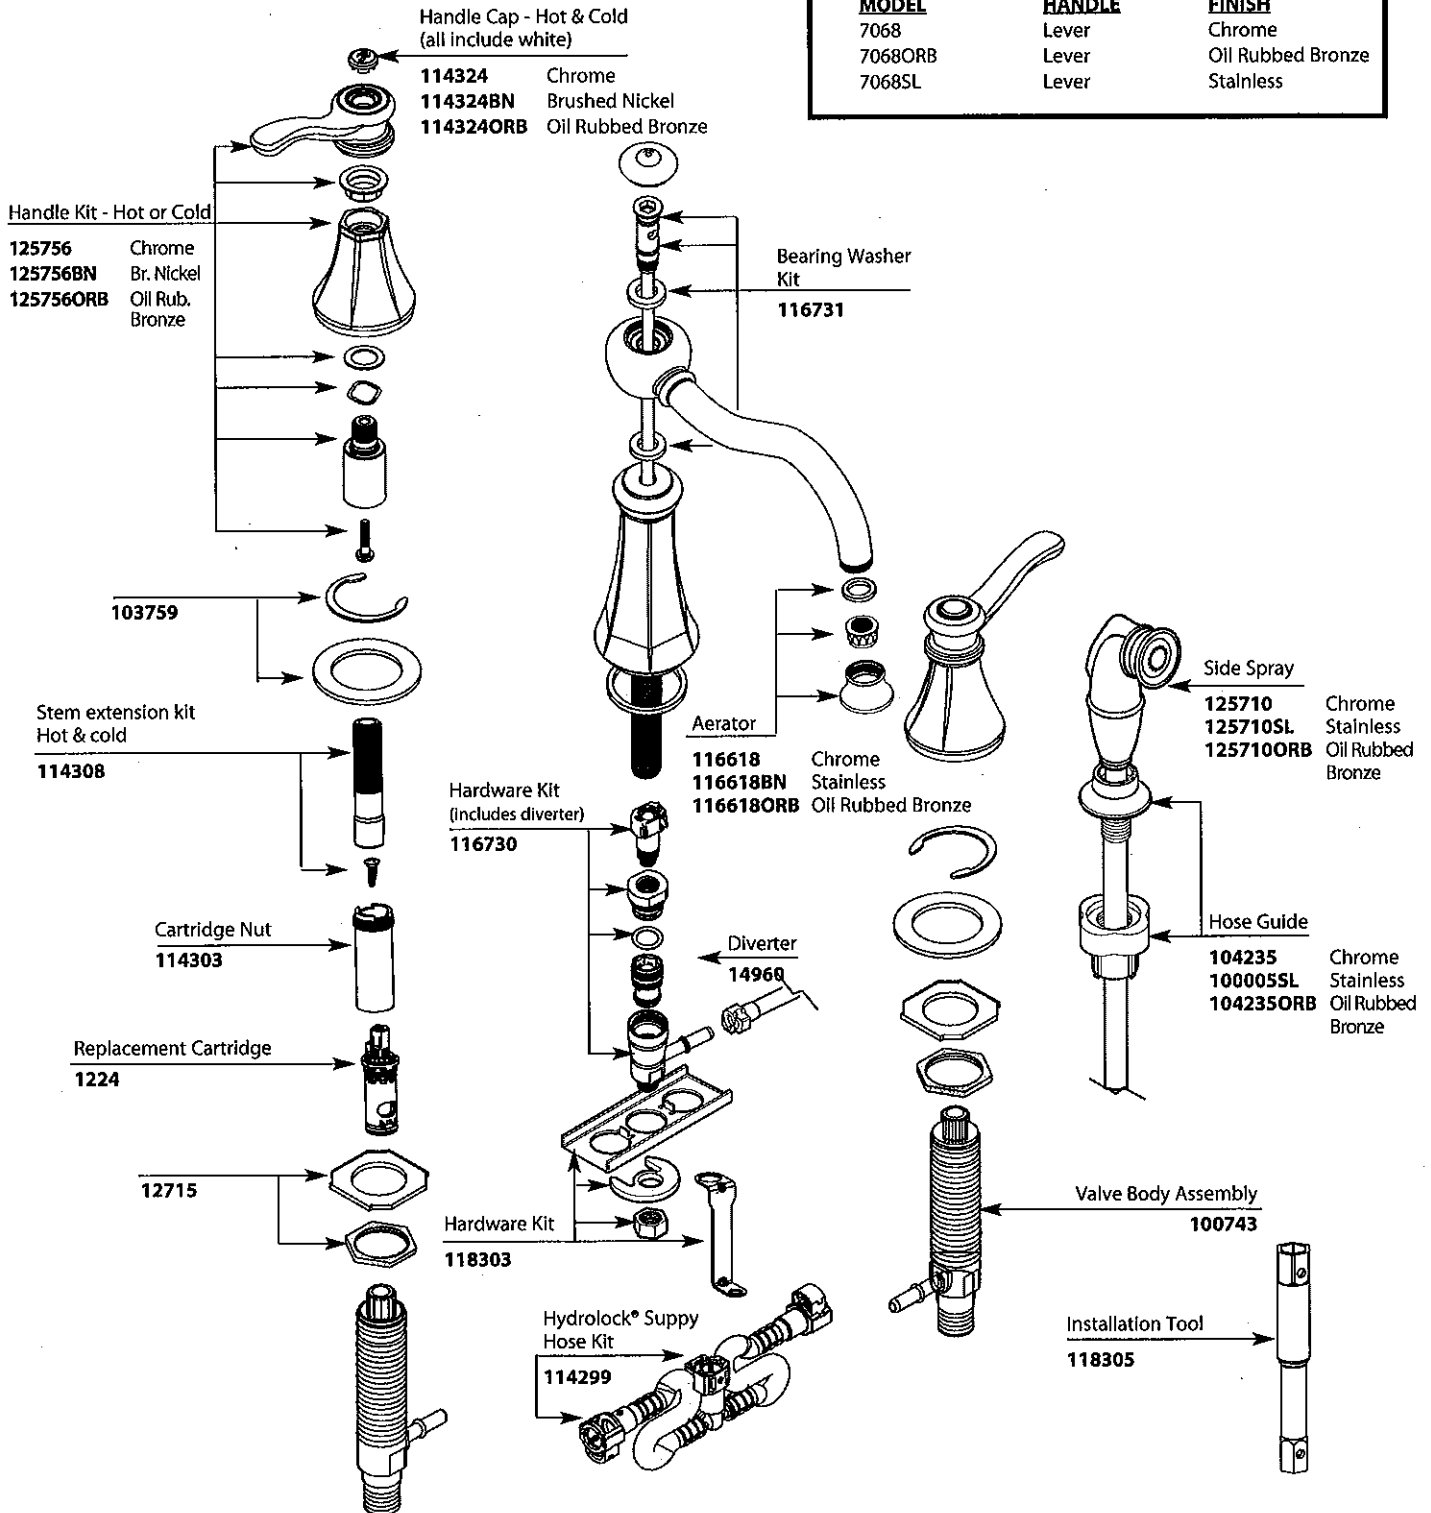

Buy it for looks. Buy it for life.®

Illustrated Parts

■ Order by Part Number

Vestige® Two-Handle Kitchen Faucet w/Side Spray		
MODEL	HANDLE	FINISH
7068	Lever	Chrome
7068ORB	Lever	Oil Rubbed Bronze
7068SL	Lever	Stainless