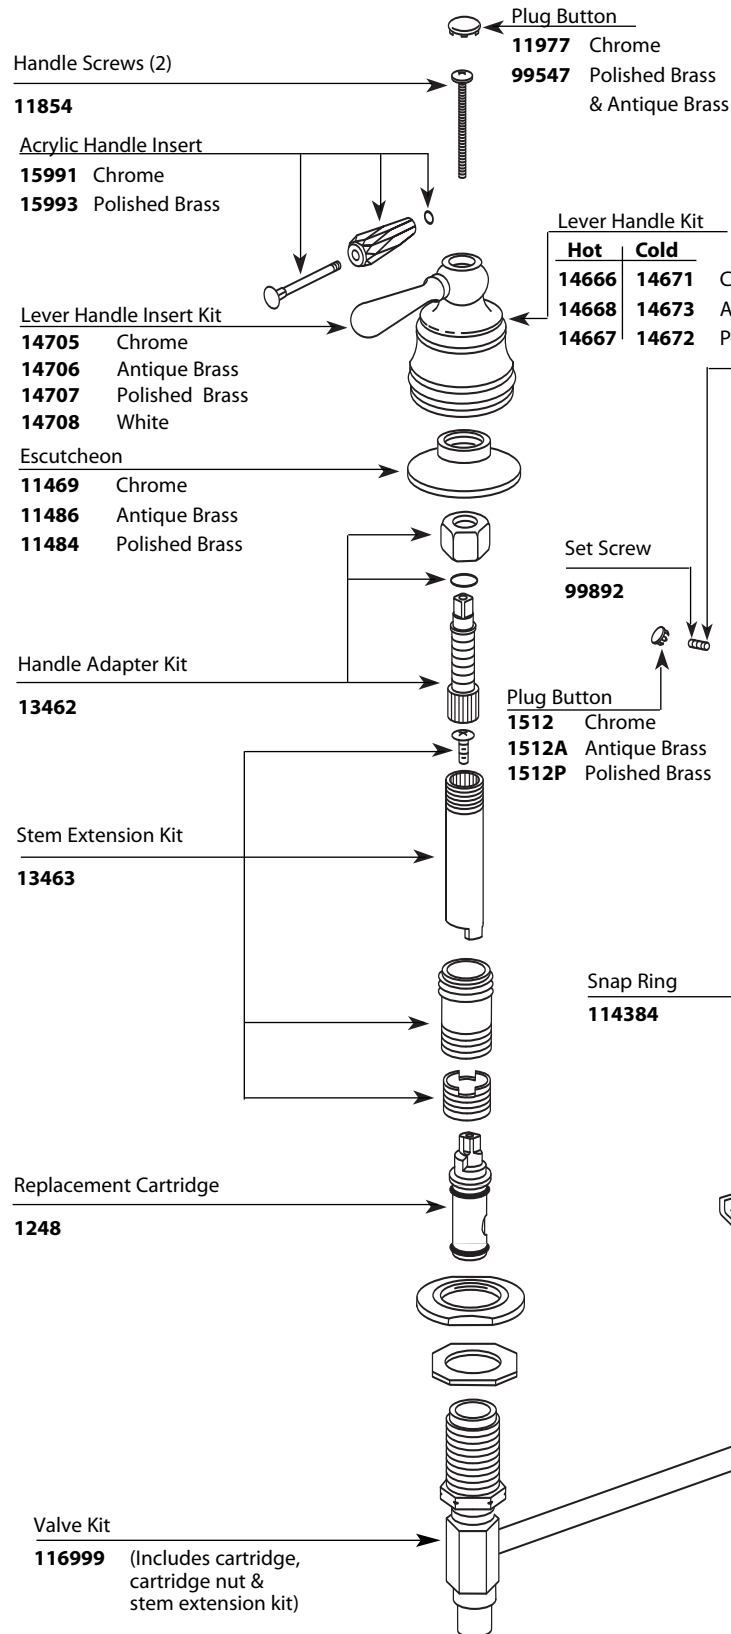

Buy it for looks. Buy it for life.®

Illustrated Parts

■ Order by Part Number

TRADITIONAL® Two-Handle Roman Tub Valve and Trim		
MODEL	HANDLE	FINISH
6997	Lever	Chrome
6997A	Lever	Antique Brass
Discontinued 6997P	Lever	Polished Brass