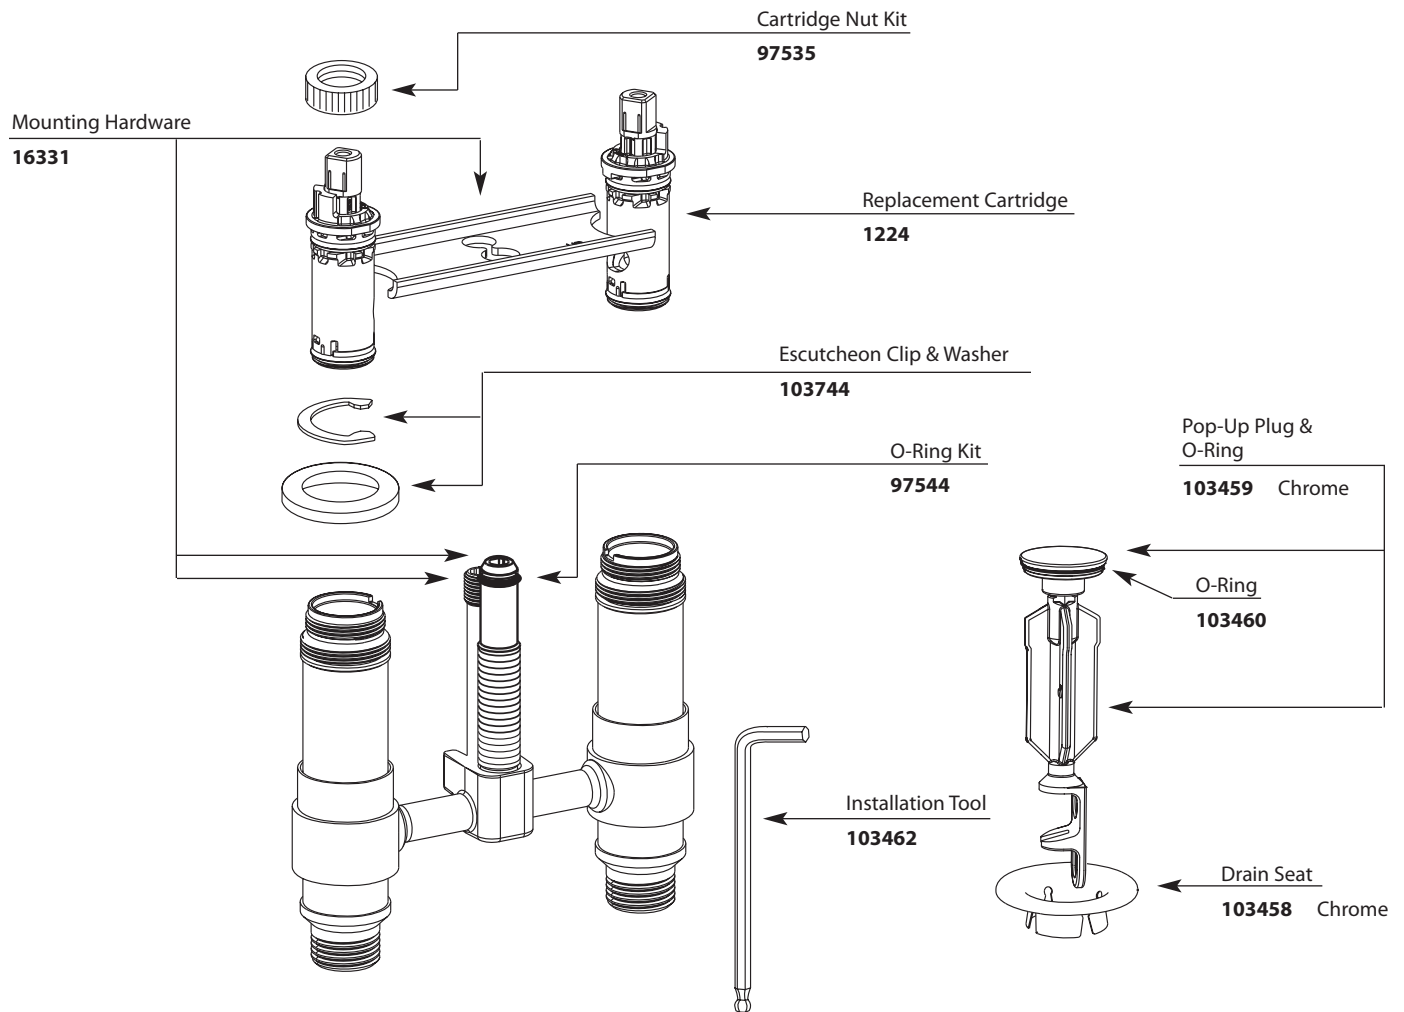

# Illustrated Parts

| <b>M•PACT VALVE</b>                            |                     |
|--|---------------------|
| <b>Mini-Widespread Lavatory Rough-in Valve</b> |                     |
| <b>MODEL</b>                                   | <b>PACK TYPE</b>    |
| 9300   | Single              |
| 69300  | Bulk (6 per carton) |