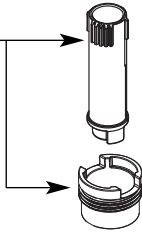

Buy it for looks. Buy it for life.®

*There is more than 1 version of this model.
Page down to identify the version you have.*

■ **Order by Part Number**

Illustrated Parts

M•PACT VALVE	
Widespread Lavatory Rough-in Valve	
MODEL	PACK TYPE
9000	Single
69000	Bulk (6 per carton)

Duralast Stem
Extension Kit

174290 Hot & Cold Side

Duralast Cartridge

1234

Cartridge Removal Tool

14272

Wrench

100110

Buy it for looks. Buy it for life.®

There is more than 1 version of this model.
Page down to identify the version you have.

■ Order by Part Number

Illustrated Parts

M-PACT VALVE	
Widespread Lavatory Rough-in Valve	
MODEL	PACK TYPE
9000	Single
69000	Bulk (6 per carton)

Buy it for looks. Buy it for life.®

Illustrated Parts

■ Order by Part Number

VALVE	
Widespread Lavatory Rough-in Valve	
MODEL	PACK TYPE
9000	Single
69000	Bulk (6 per carton)