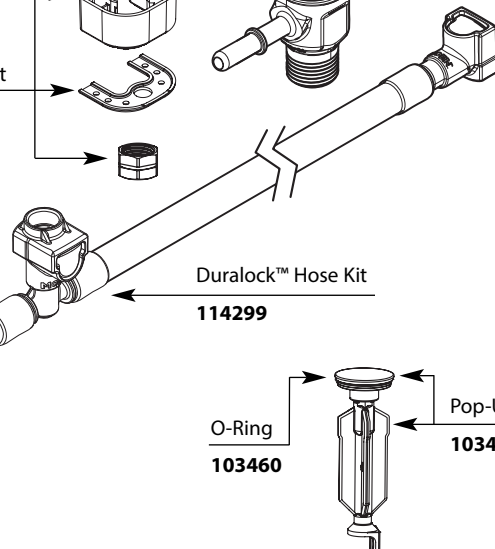

Mounting Hardware

103759

O-Rings (2)
103406

Spout Shank &
O Rings
100702

Hardware Package

12715

Hardware Kit
93959

Installation Tool

103462

Valve body kit

174292 - Hot
174291 - Cold

Duralock™ Hose Kit

114299

O-Ring
103460

Pop-Up Plug & O-Ring
103459 Chrome

Drain Seat
103458 Chrome

Buy it for looks. Buy it for life.®

There is more than 1 version of this model.
Page down to identify the version you have.

■ Order by Part Number

Illustrated Parts

M-PACT VALVE	
Widespread Lavatory Rough-in Valve	
MODEL	PACK TYPE
9000	Single
69000	Bulk (6 per carton)

Buy it for looks. Buy it for life.®

Illustrated Parts

■ Order by Part Number

VALVE	
Widespread Lavatory Rough-in Valve	
MODEL	PACK TYPE
9000	Single
69000	Bulk (6 per carton)