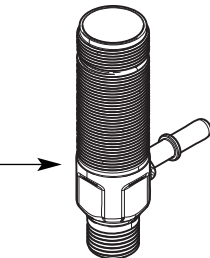

Mounting Hardware

103759

O-Rings (2)
103406

Spout Shank &
O Rings
100702

Hardware Package

12715

Hardware Kit
93959

Installation Tool

103462

Valve body kit

174292 - Hot
174291 - Cold

Duralock™ Hose Kit

114299

O-Ring
103460

Pop-Up Plug & O-Ring
103459 Chrome

Drain Seat
103458 Chrome

Buy it for looks. Buy it for life.®

There is more than 1 version of this model.
Page down to identify the version you have.

■ Order by Part Number

Illustrated Parts

M-PACT VALVE	
Widespread Lavatory Rough-in Valve	
MODEL	PACK TYPE
9000	Single
69000	Bulk (6 per carton)