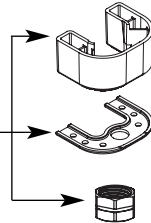

Mounting Hardware

103759

O-Rings (2)
103406

Spout Shank &
O Rings
100702

Hardware Package

12715

Hardware Kit
93959

Installation Tool

103462

Valve body kit

174292 - Hot
174291 - Cold

Duralock™ Hose Kit

114299

O-Ring
103460

Pop-Up Plug & O-Ring
103459 Chrome

Drain Seat
103458 Chrome

Buy it for looks. Buy it for life.®

There is more than 1 version of this model.
Page down to identify the version you have.

■ Order by Part Number

Illustrated Parts

M-PACT VALVE	
Widespread Lavatory Rough-in Valve	
MODEL	PACK TYPE
9000	Single
69000	Bulk (6 per carton)