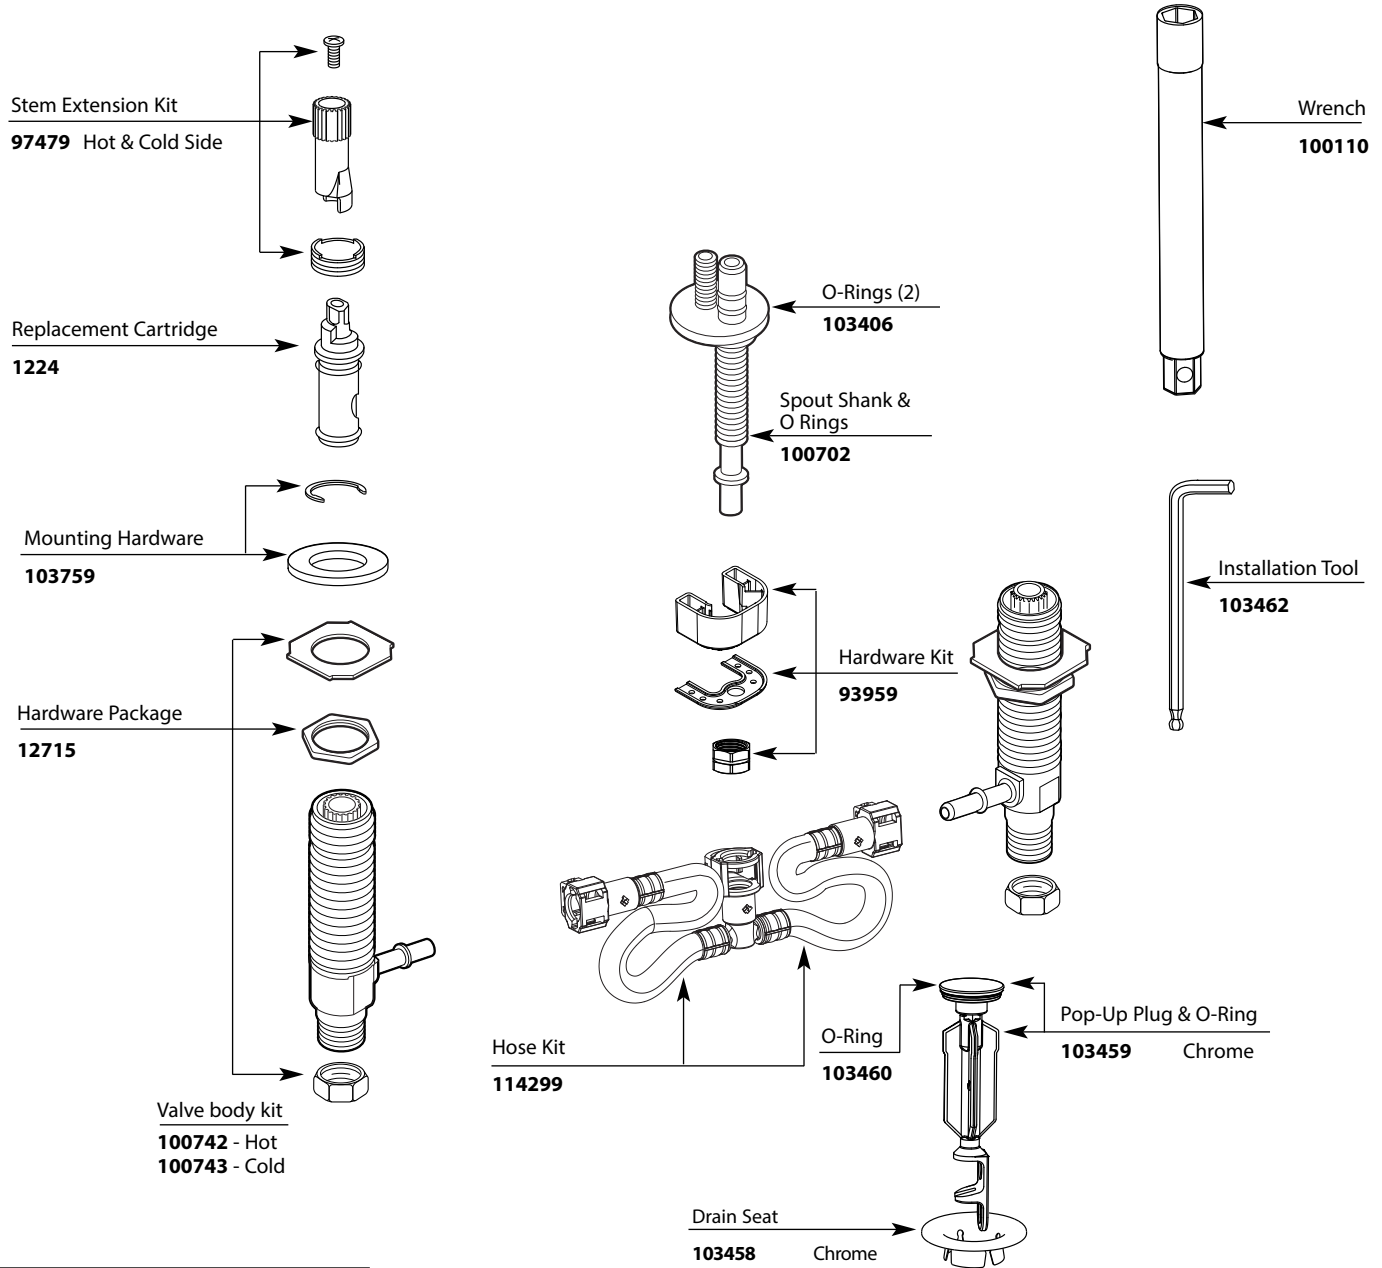

Mounting Hardware

103759

O-Rings (2)
103406

Spout Shank &
O Rings
100702

Hardware Package

12715

Hardware Kit
93959

Installation Tool

103462

Valve body kit

174292 - Hot
174291 - Cold

Duralock™ Hose Kit

114299

O-Ring
103460

Pop-Up Plug & O-Ring
103459 Chrome

Drain Seat
103458 Chrome

Buy it for looks. Buy it for life.®

There is more than 1 version of this model.
Page down to identify the version you have.

■ Order by Part Number

Illustrated Parts

M-PACT VALVE	
Widespread Lavatory Rough-in Valve	
MODEL	PACK TYPE
9000	Single
69000	Bulk (6 per carton)

Buy it for looks. Buy it for life.®

Illustrated Parts

■ Order by Part Number

VALVE	
Widespread Lavatory Rough-in Valve	
MODEL	PACK TYPE
9000	Single
69000	Bulk (6 per carton)