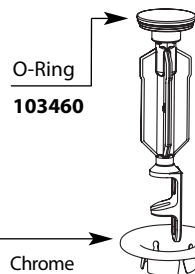

Mounting Hardware

103759

O-Rings (2)
103406

Spout Shank &
O Rings
100702

Hardware Package

12715

Hardware Kit
93959

Installation Tool

103462

Valve body kit

174292 - Hot
174291 - Cold

Duralock™ Hose Kit

114299

O-Ring
103460

Pop-Up Plug & O-Ring
103459 Chrome

Drain Seat
103458 Chrome

Buy it for looks. Buy it for life.®

There is more than 1 version of this model.
Page down to identify the version you have.

■ Order by Part Number

Illustrated Parts

M-PACT VALVE	
Widespread Lavatory Rough-in Valve	
MODEL	PACK TYPE
9000	Single
69000	Bulk (6 per carton)

Buy it for looks. Buy it for life.®

There is more than 1 version of this model.
Page down to identify the version you have.

■ Order by Part Number

Illustrated Parts

M•PACT VALVE	
Widespread Lavatory Rough-in Valve	
<u>MODEL</u>	<u>PACK TYPE</u>
9000	Single
69000	Bulk (6 per carton)