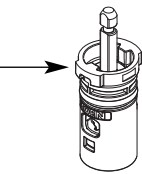

Duralast Cartridge

1234