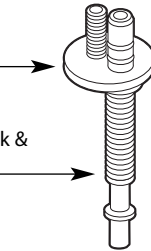

Duralast Stem
Extension Kit

174290 Hot & Cold Side

Duralast Cartridge

1234

Cartridge Removal Tool

14272

Wrench

100110

Mounting Hardware

103759

O-Rings (2)
103406

Spout Shank &
O Rings
100702

Hardware Package

12715

Hardware Kit
93959

Installation Tool