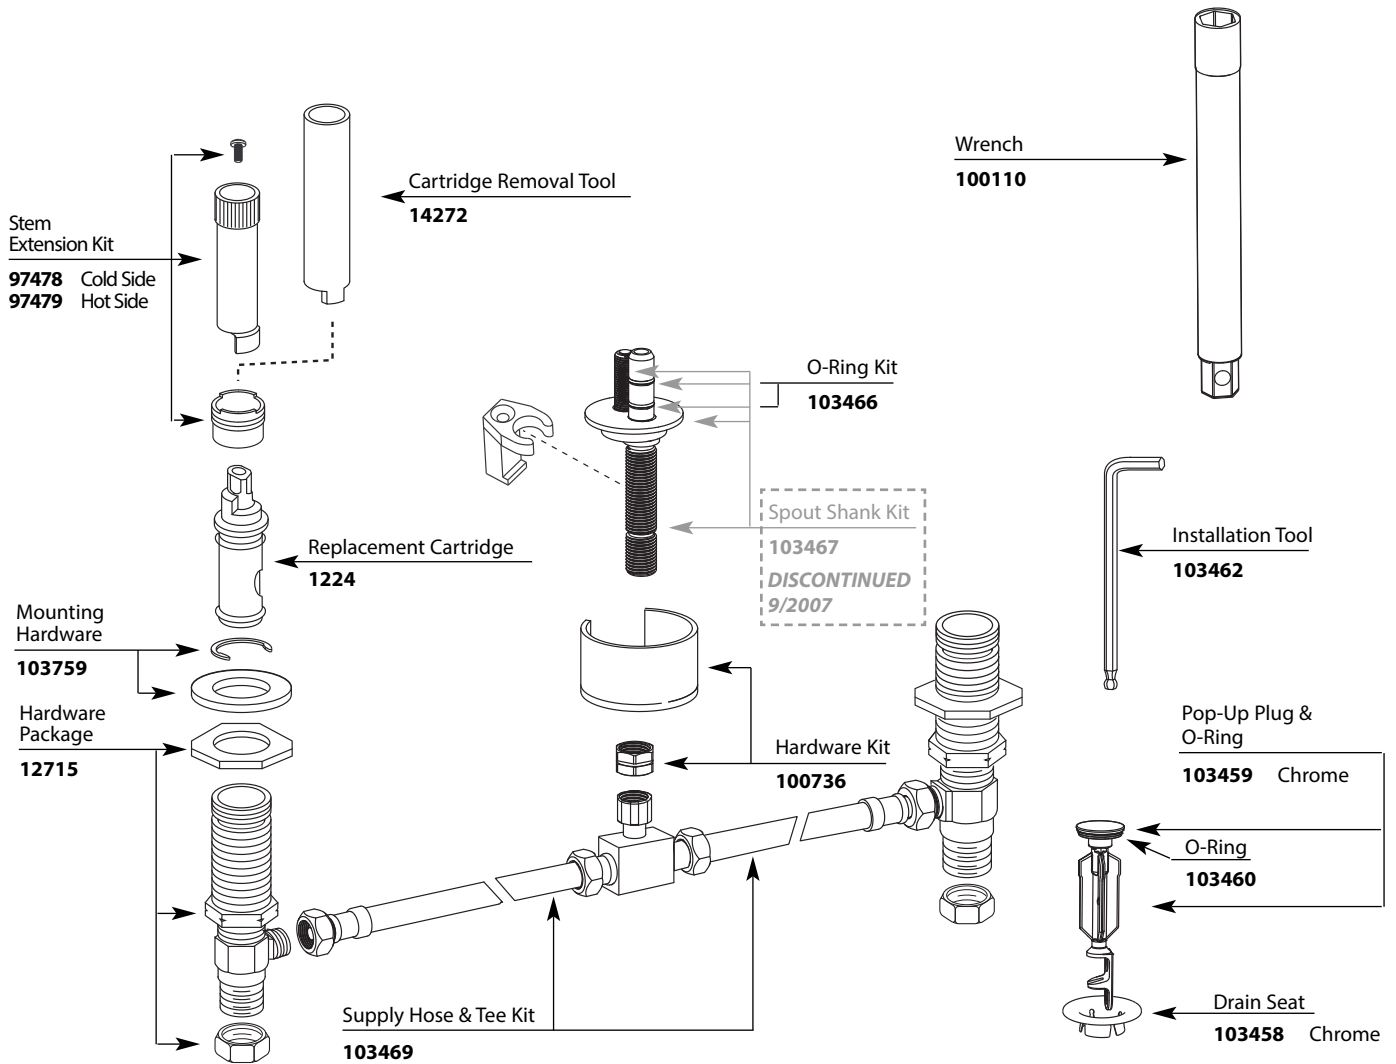

103462

Valve body kit

174292 - Hot
174291 - Cold

Duralock™ Hose Kit

114299

O-Ring
103460

Pop-Up Plug & O-Ring
103459 Chrome

Drain Seat
103458 Chrome

Buy it for looks. Buy it for life.®

There is more than 1 version of this model.
Page down to identify the version you have.

■ Order by Part Number

Illustrated Parts

M-PACT VALVE	
Widespread Lavatory Rough-in Valve	
MODEL	PACK TYPE
9000	Single
69000	Bulk (6 per carton)

Buy it for looks. Buy it for life.®

There is more than 1 version of this model.
Page down to identify the version you have.

■ Order by Part Number

Illustrated Parts

M•PACT VALVE	
Widespread Lavatory Rough-in Valve	
<u>MODEL</u>	<u>PACK TYPE</u>
9000	Single
69000	Bulk (6 per carton)

Buy it for looks. Buy it for life.®

Illustrated Parts

■ Order by Part Number

VALVE	
Widespread Lavatory Rough-in Valve	
MODEL	PACK TYPE
9000	Single
69000	Bulk (6 per carton)