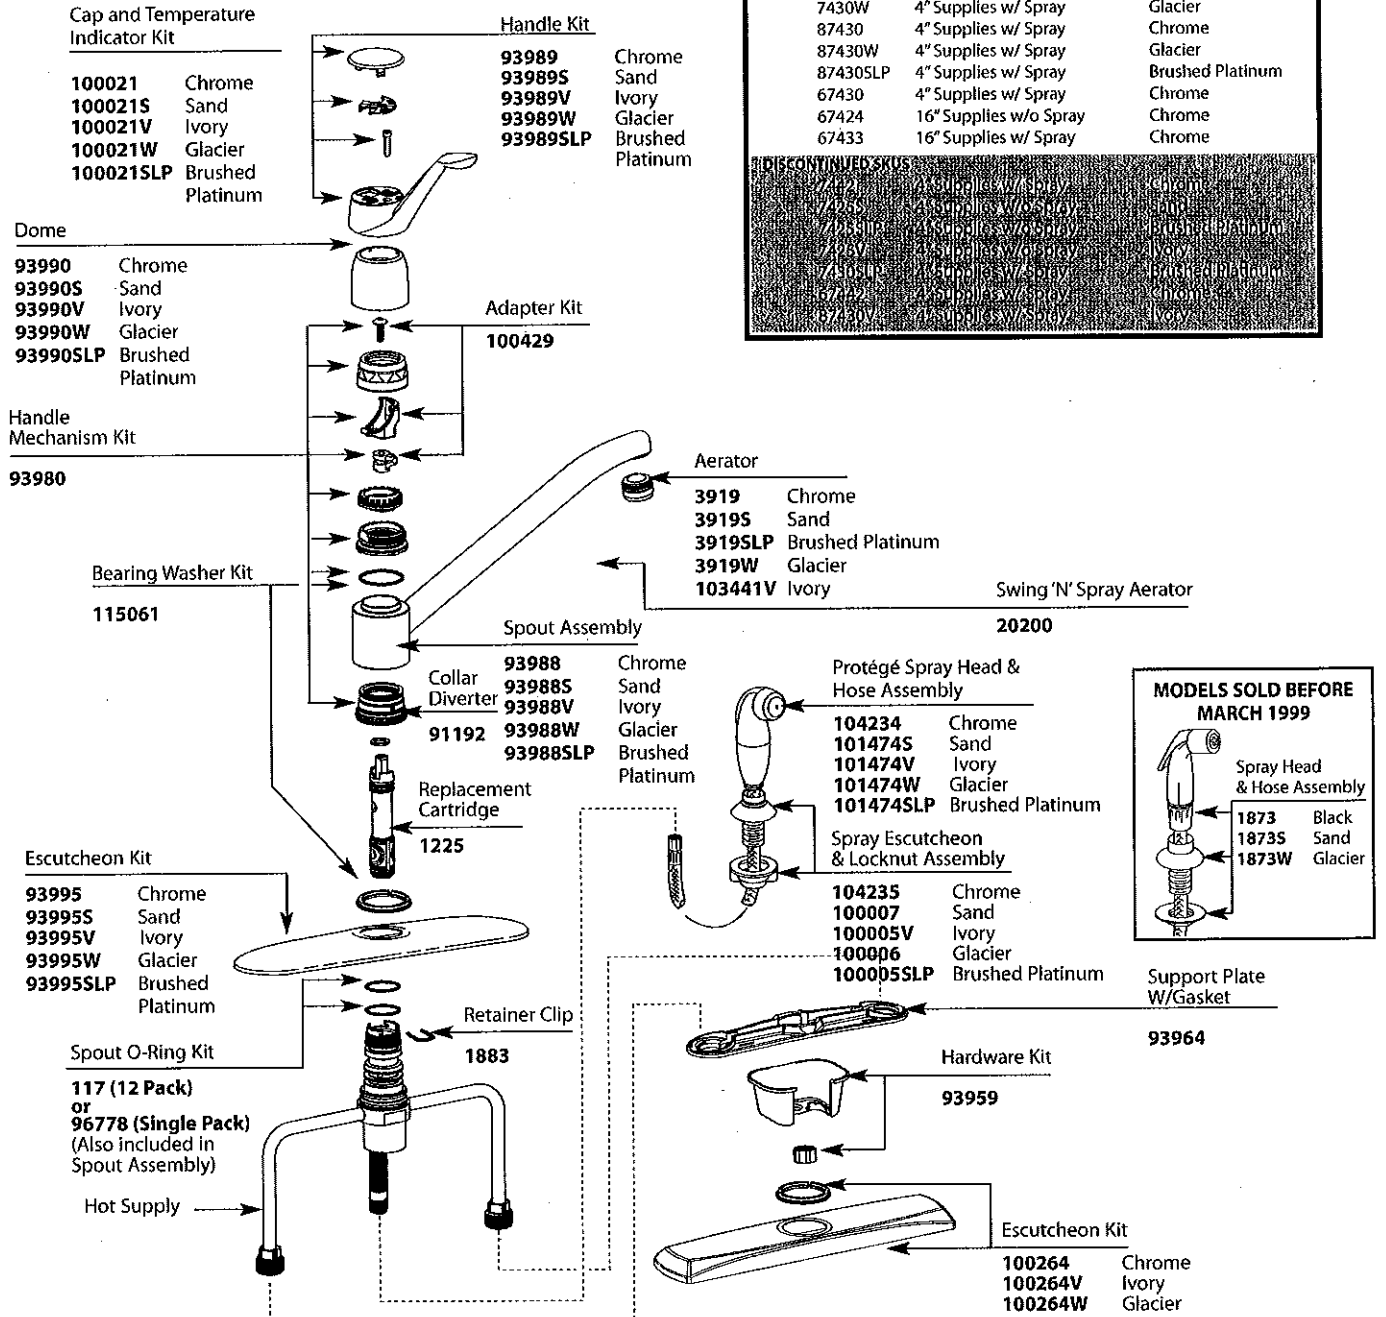

Buy it for looks. Buy it for life.®

Illustrated Parts

■ Order by Part Number

CHATEAU® Single-Handle Kitchen Faucet		
MODEL		FINISH
7425	4" Supplies w/o Spray	Chrome
7425W	4" Supplies w/o Spray	Glacier
67425	4" Supplies w/o Spray	Chrome
87425	4" Supplies w/o Spray	Chrome
7426	4" Supplies w/ Swing 'N' Spray	Chrome
7430	4" Supplies w/ Spray	Chrome
7430S	4" Supplies w/ Spray	Sand
7430V	4" Supplies w/ Spray	Ivory
7430W	4" Supplies w/ Spray	Glacier
87430	4" Supplies w/ Spray	Chrome
87430W	4" Supplies w/ Spray	Glacier
87430SLP	4" Supplies w/ Spray	Brushed Platinum
67430	4" Supplies w/ Spray	Chrome
67424	16" Supplies w/o Spray	Chrome
67433	16" Supplies w/ Spray	Chrome

TO ORDER PARTS CALL: 1-800-BUY-MOEN

www.moen.com