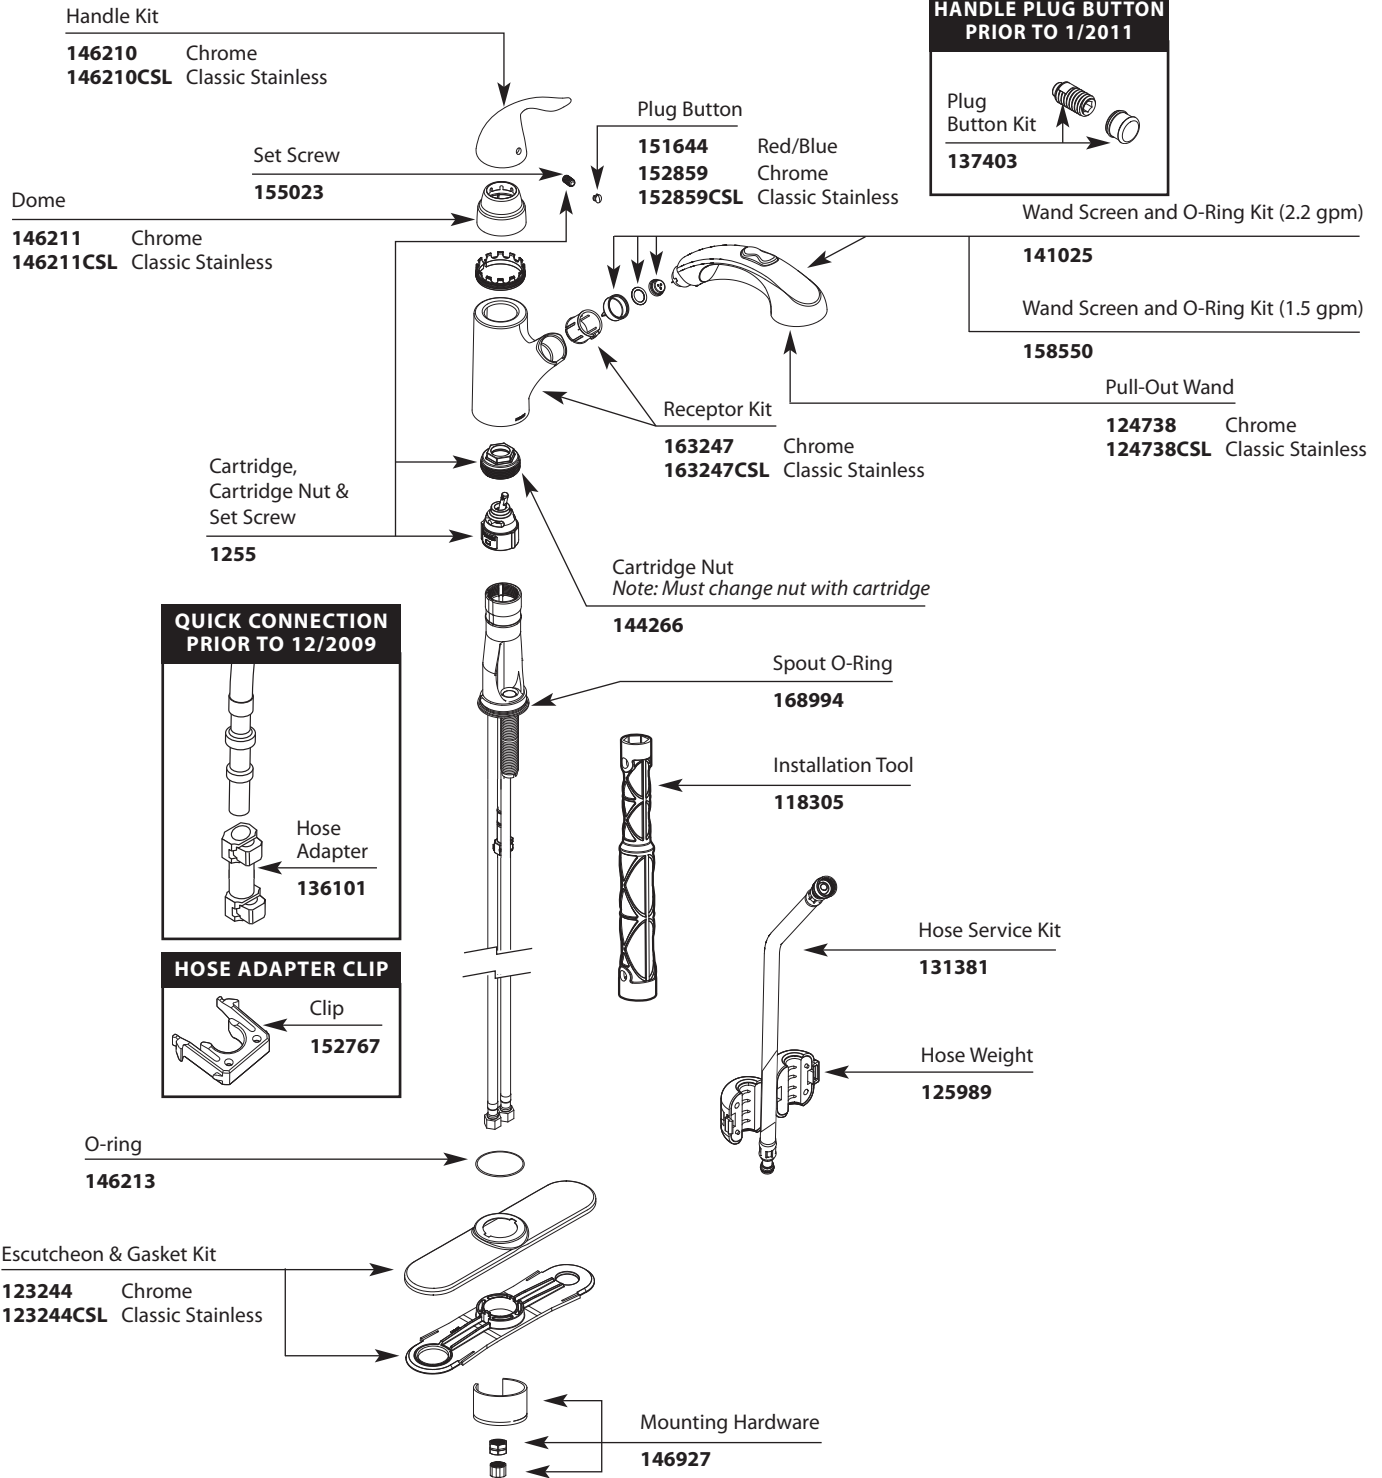

Buy it for looks. Buy it for life.®

Illustrated Parts

■ Order by Part Number

*There is more than 1 version of this model.
Page down to identify the version you have.*

Integra®	
MODEL	FINISH
67315C	Chrome
67315CSL	Classic Stainless
67515SRS	Spot Resist Stainless

Buy it for looks. Buy it for life.®

■ Order by Part Number

*There is more than 1 version of this model.
Page down to identify the version you have.*

Illustrated Parts

Integra®	
Single Control Kitchen Pullout Faucet	
MODEL	FINISH
67315C	Chrome
67315CSL	Classic Stainless

■ Order by Part Number

*There is more than 1 version of this model.
Page down to identify the version you have.*

Integra® Single Control Kitchen Pullout Faucet		
MODEL	HANDLE	FINISH
67315C	Lever	Chrome
67315SL	Lever	Stainless

Buy it for looks. Buy it for life.®

Illustrated Parts

■ Order by Part Number

* Models before 10/06

Integra® Single Control Kitchen Pullout Faucet		
MODEL	HANDLE	FINISH
67315	Lever	Chrome/Glacier
67315C	Lever	Chrome
67315BC	Lever	Brushed Chrome