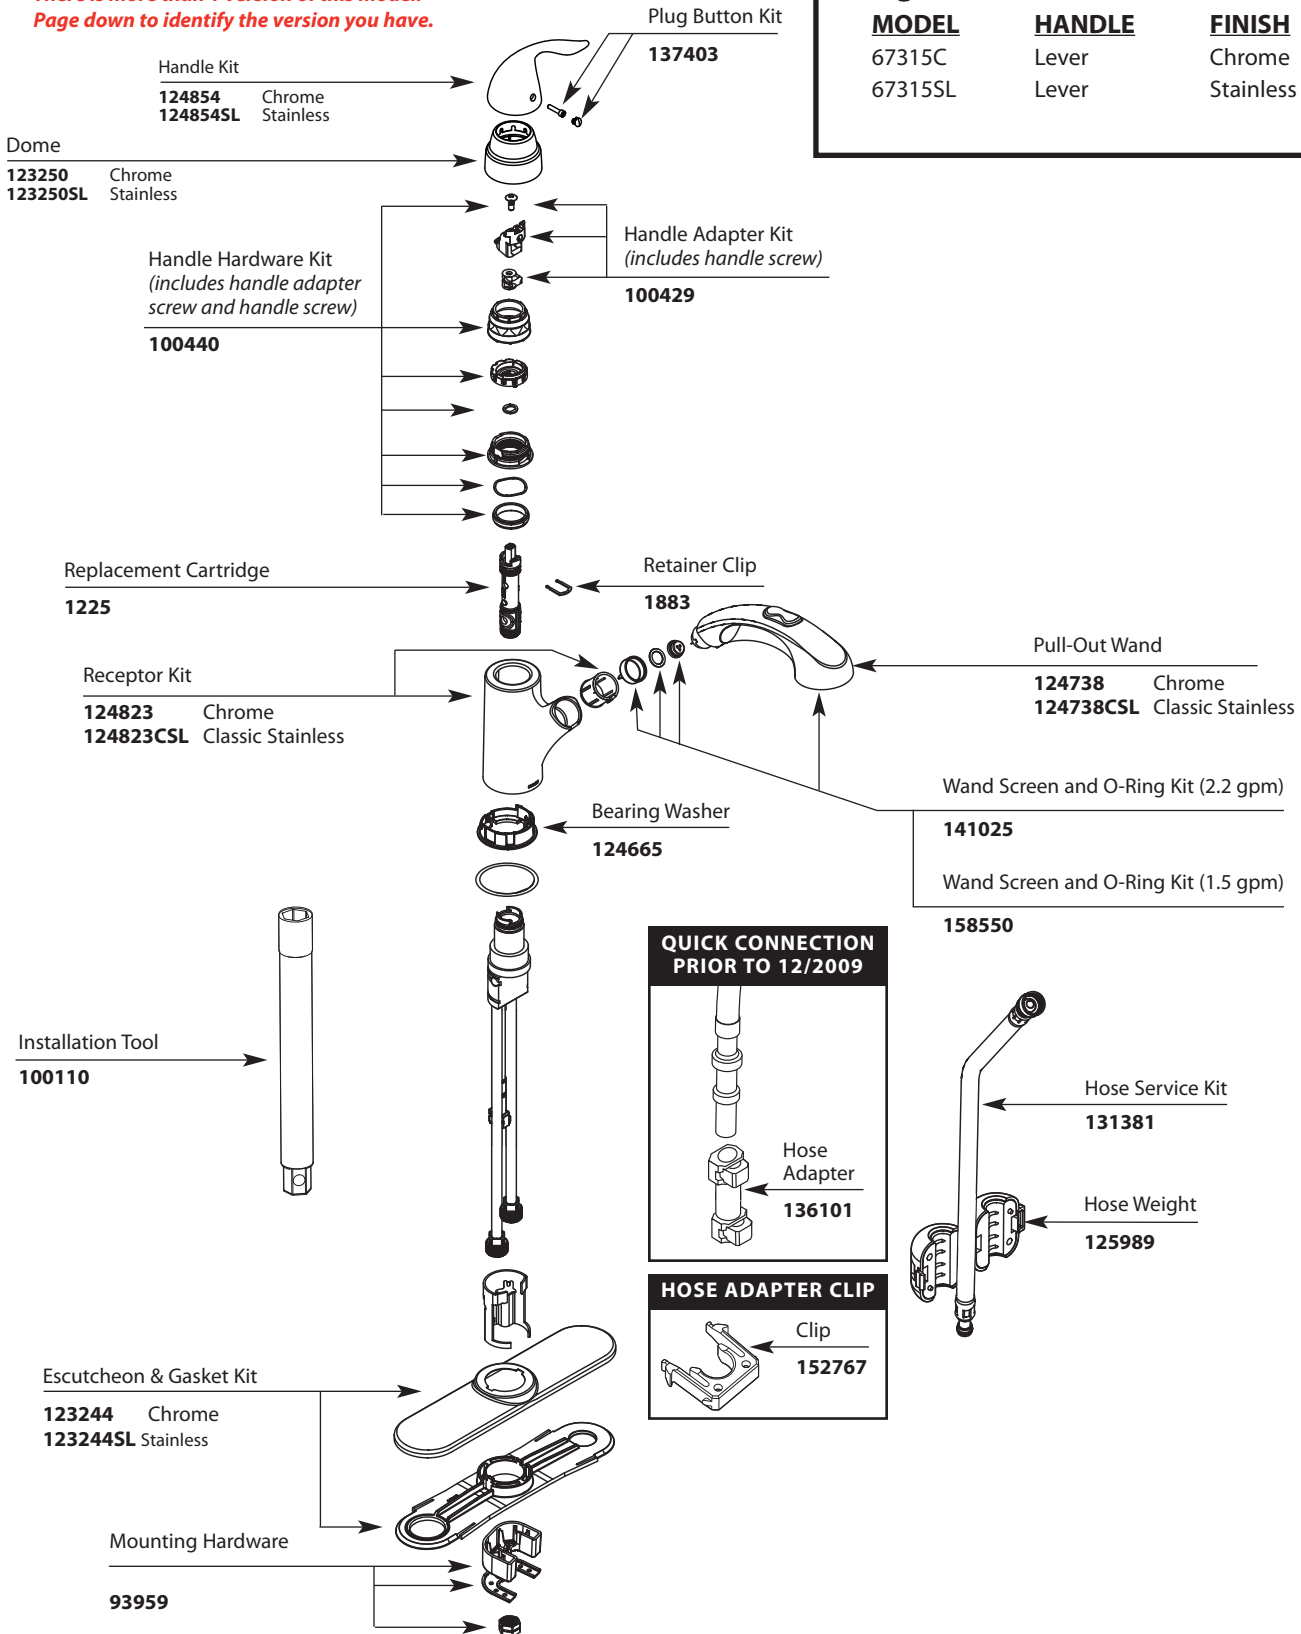

Buy it for looks. Buy it for life.®

■ Order by Part Number

*There is more than 1 version of this model.
Page down to identify the version you have.*

Illustrated Parts

Integra®	
Single Control Kitchen Pullout Faucet	
MODEL	FINISH
67315C	Chrome
67315CSL	Classic Stainless

**HANDLE PLUG BUTTON
PRIOR TO 1/2011**

Plug Button Kit
137403

**QUICK CONNECTION
PRIOR TO 12/2009**

Hose Adapter
136101

HOSE ADAPTER CLIP

Clip
152767

Buy it for looks. Buy it for life.®

Illustrated Parts

■ Order by Part Number

*There is more than 1 version of this model.
Page down to identify the version you have.*

Integra® Single Control Kitchen Pullout Faucet		
MODEL	HANDLE	FINISH
67315C	Lever	Chrome
67315SL	Lever	Stainless

Buy it for looks. Buy it for life.®

Illustrated Parts

■ Order by Part Number

* Models before 10/06

Integra® Single Control Kitchen Pullout Faucet		
MODEL	HANDLE	FINISH
67315	Lever	Chrome/Glacier
67315C	Lever	Chrome
67315BC	Lever	Brushed Chrome