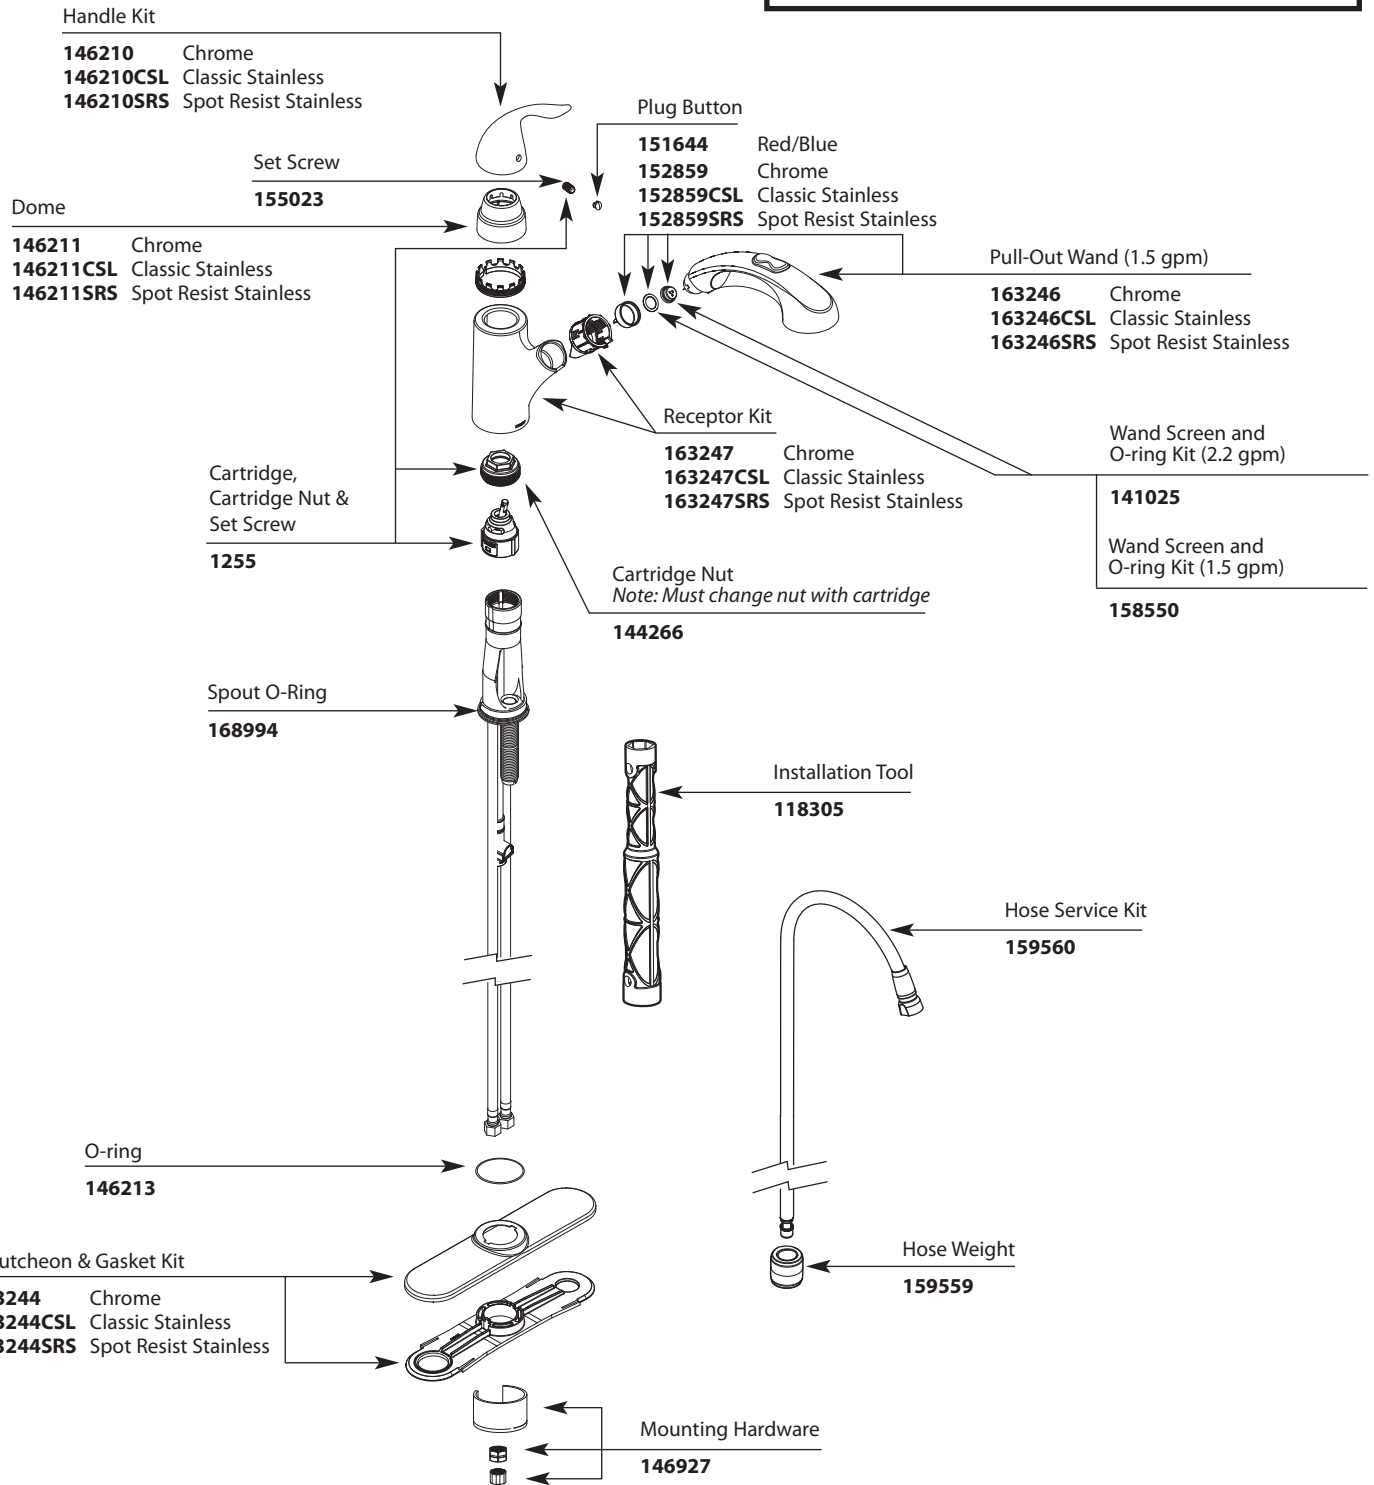

Buy it for looks. Buy it for life.®

Illustrated Parts

■ Order by Part Number

*There is more than 1 version of this model.
Page down to identify the version you have.*

Integra®	
MODEL	FINISH
67315C	Chrome
67315CSL	Classic Stainless
67515SRS	Spot Resist Stainless

Buy it for looks. Buy it for life.®

■ Order by Part Number

*There is more than 1 version of this model.
Page down to identify the version you have.*

Illustrated Parts

Integra®	
Single Control Kitchen Pullout Faucet	
MODEL	FINISH
67315C	Chrome
67315CSL	Classic Stainless

■ Order by Part Number

*There is more than 1 version of this model.
Page down to identify the version you have.*

Integra® Single Control Kitchen Pullout Faucet		
MODEL	HANDLE	FINISH
67315C	Lever	Chrome
67315SL	Lever	Stainless

Buy it for looks. Buy it for life.®

Illustrated Parts

■ Order by Part Number

* Models before 10/06

Integra® Single Control Kitchen Pullout Faucet		
MODEL	HANDLE	FINISH
67315	Lever	Chrome/Glacier
67315C	Lever	Chrome
67315BC	Lever	Brushed Chrome