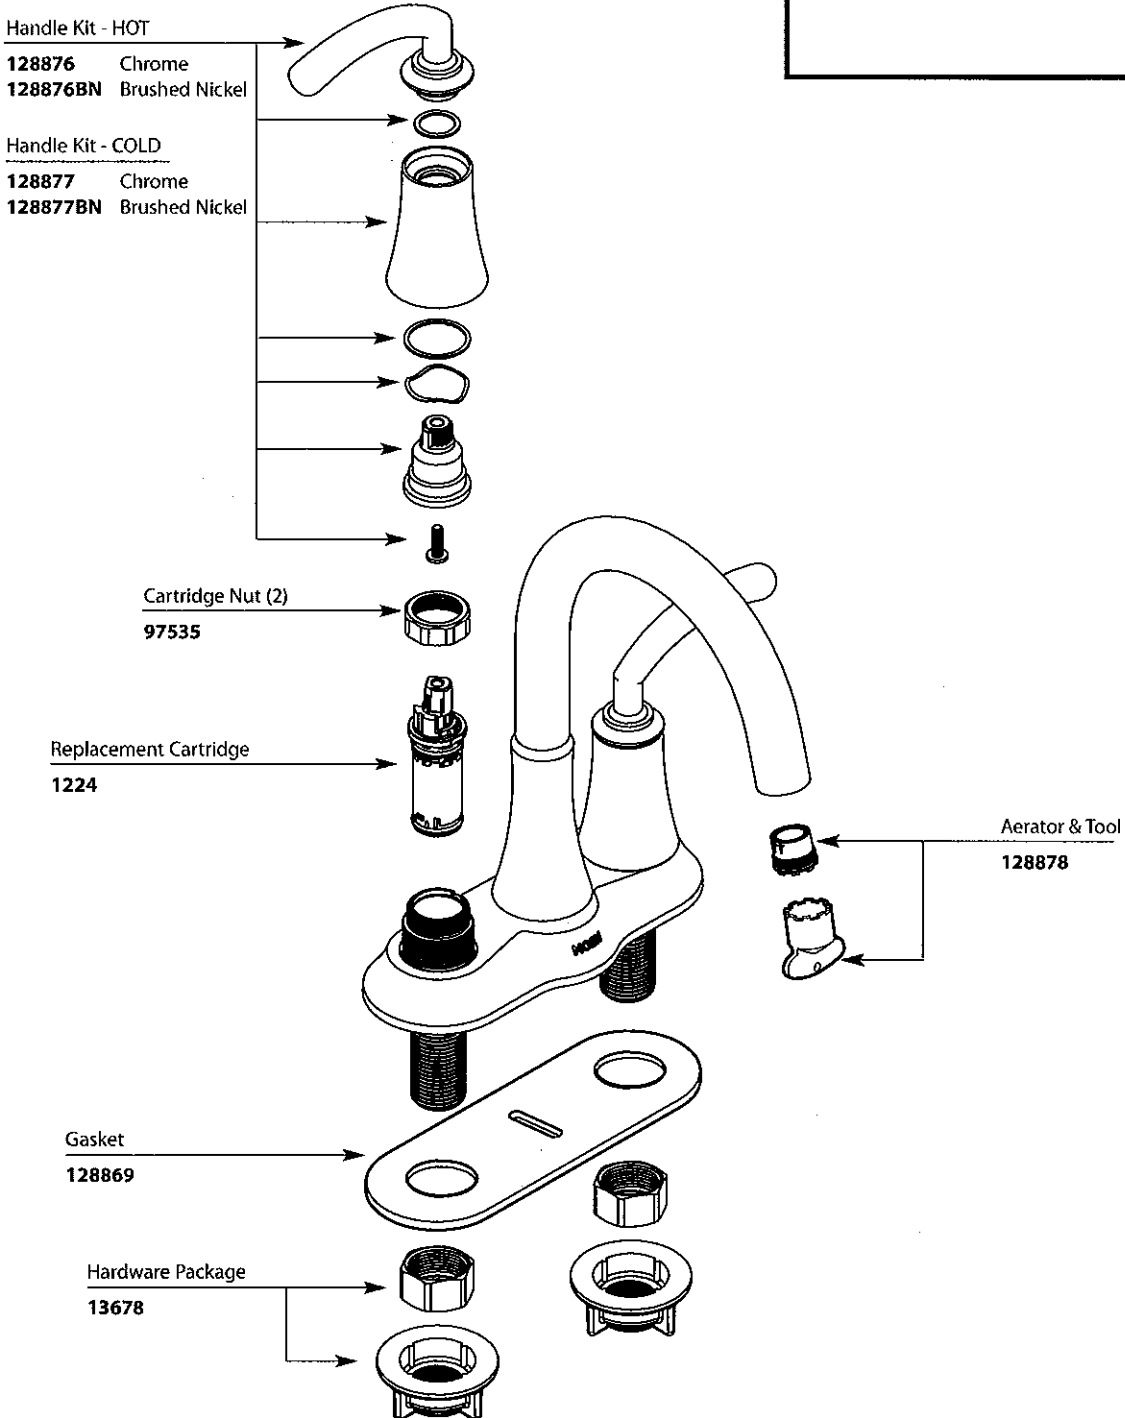

Buy it for looks. Buy it for life.®

■ Order by Part Number

Illustrated Parts

ICON™	
4" Lavatory Faucet w/Metal Waste Assy.	
MODEL	FINISH
6510	Chrome
6510BN	Brushed Nickel

TO ORDER PARTS CALL: 1-800-BUY-MOEN
www.moen.com