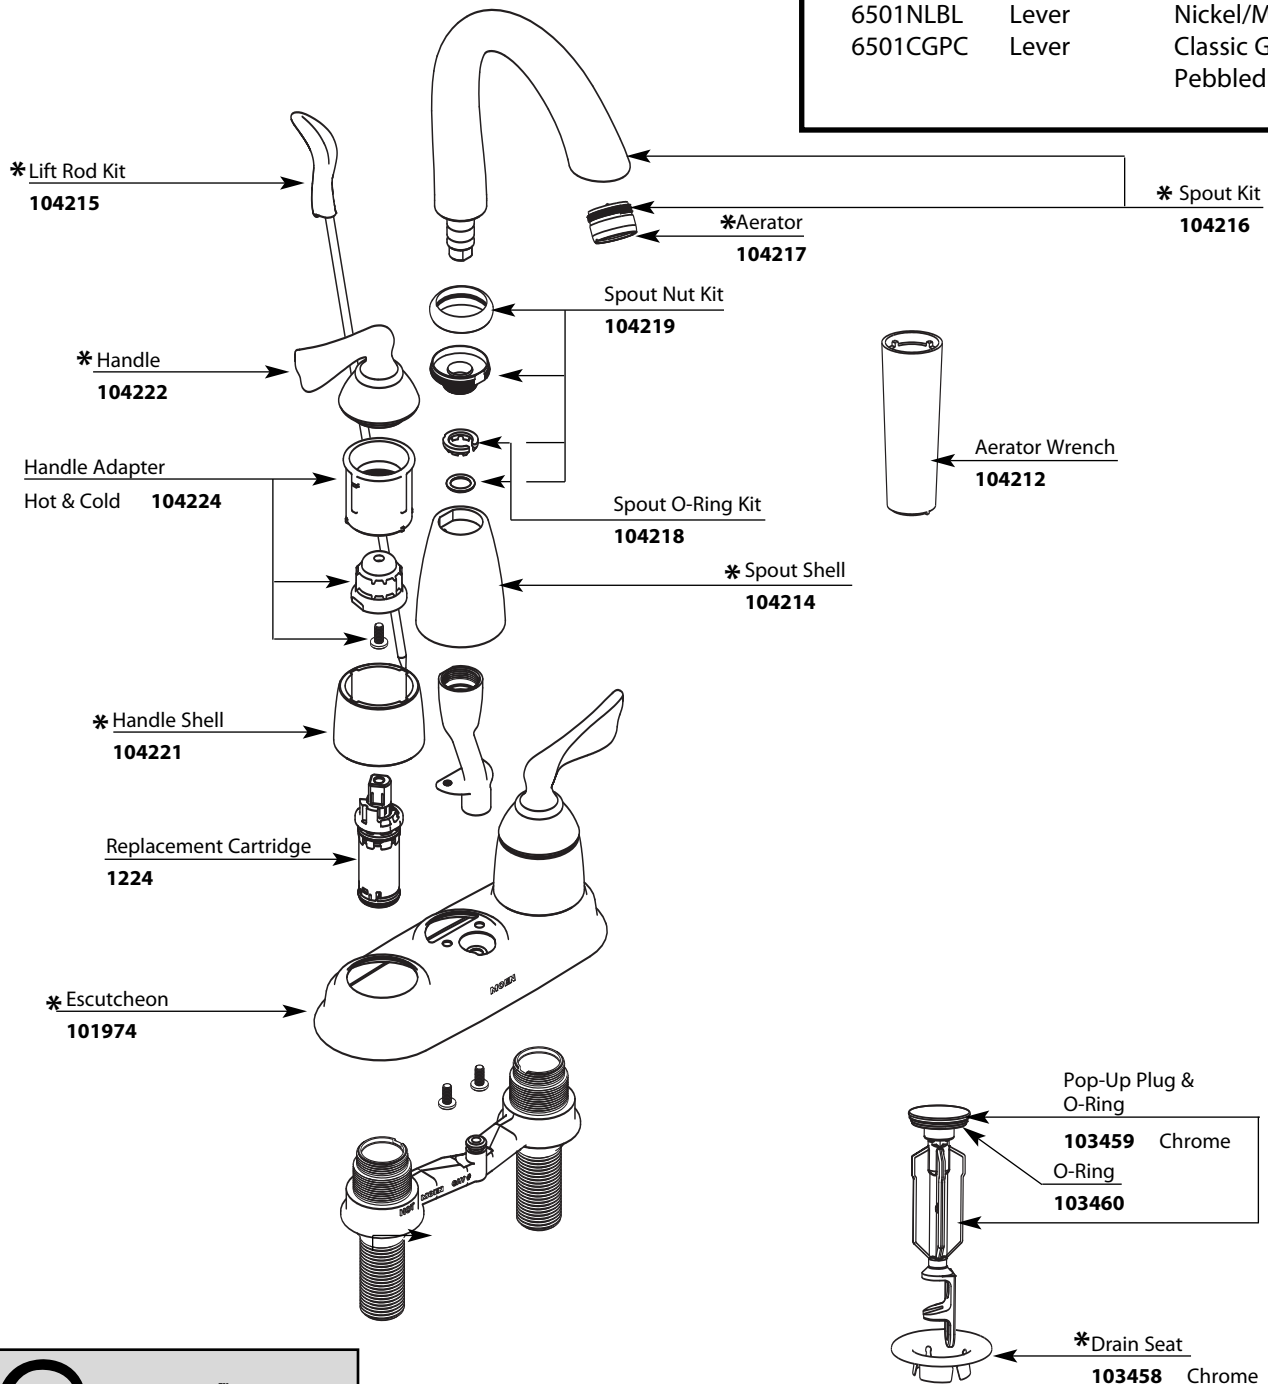

# Illustrated Parts

■ Order by Part Number

\* See Chart on Next Page for Other Available Finishes

\* Etching on Satine handles

ASCERI™ COLLECTION Two-Handle Lavatory Faucet		
MODEL	HANDLE	FINISH
6501	Lever	Chrome
6501CP	Lever	Chrome/Pol. Brass
6501CPM	Lever	Chrome/Platinum
6501STV	Lever	Satine™/Ivory
6501NLBL	Lever	Nickel/Matte Black
6501CGPC	Lever	Classic Gold/ Pebbled Cream

# Illustrated Parts

■ Order by Part Number

Spout Shell  
**104214** Chrome  
**104214PM** Platinum  
**104214V** Ivory  
**104214BL** Matte Black  
**104214PC** Pebbled Cream

Spout Nut Kit  
**104219** Chrome  
**104219ST** Satine  
**104219NL** Nickel  
**104219CG** Classic Gold  
**104219P** Polished Brass