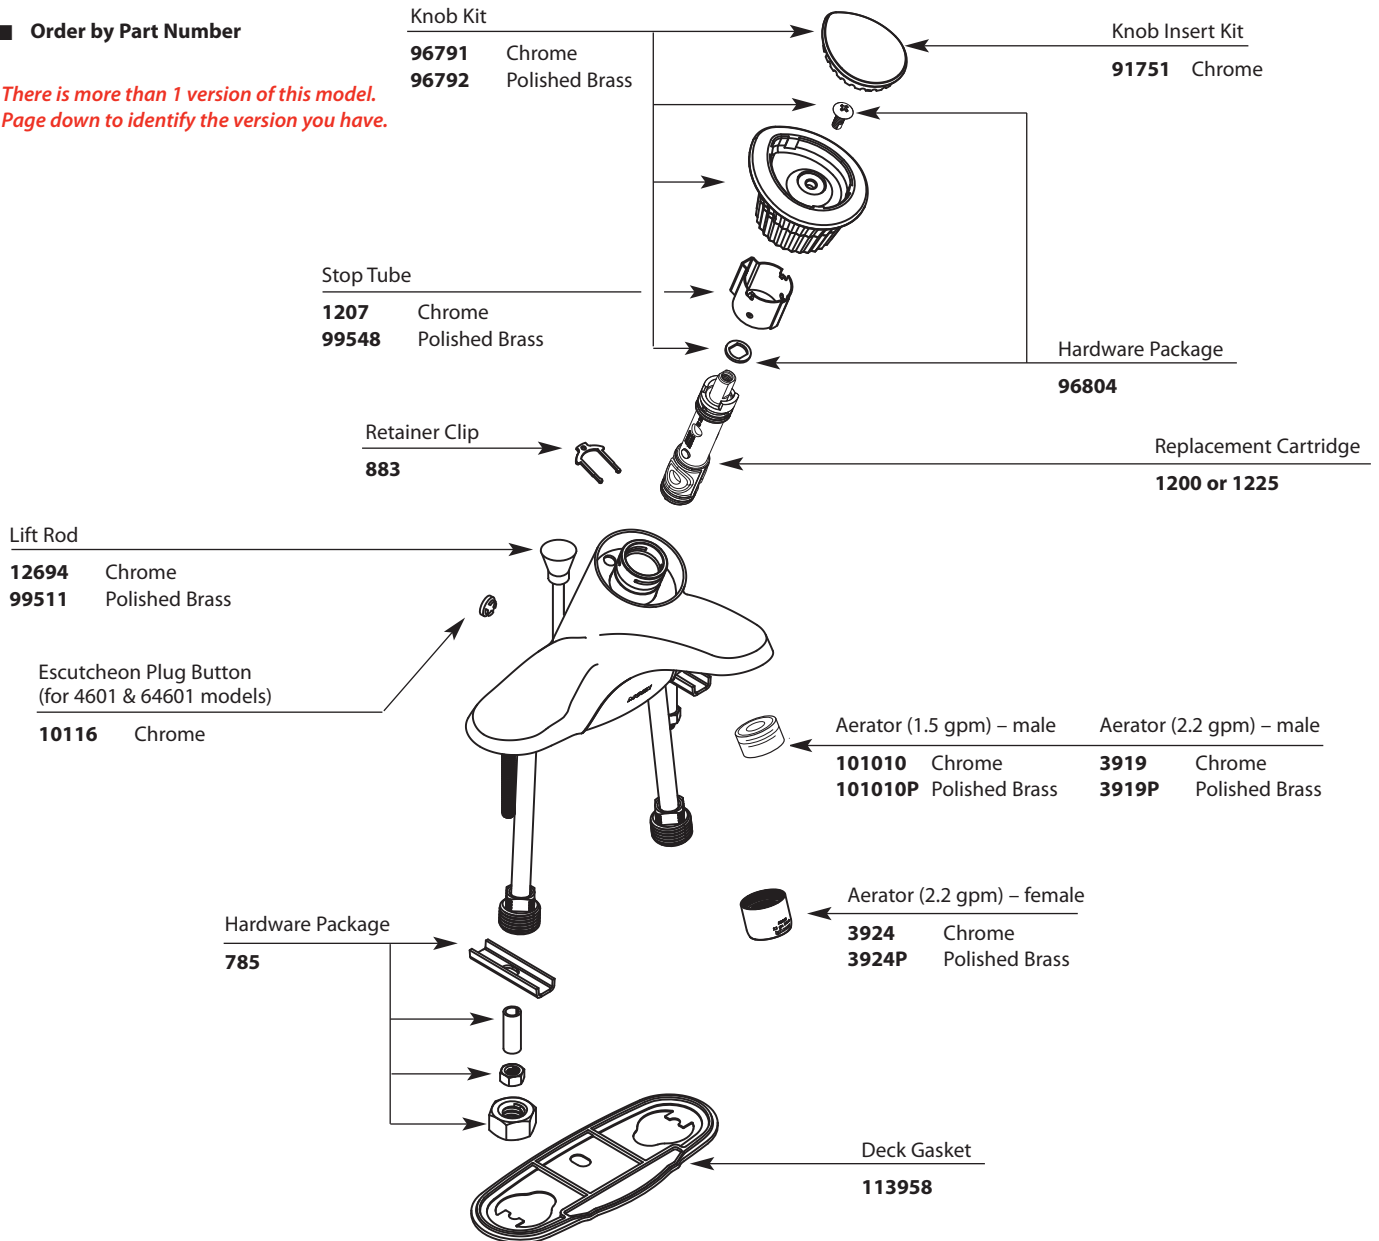

CHATEAU® Single-Handle Lavatory Faucet							
MODEL		WASTE	FINISH	MODEL		WASTE	FINISH
4601	Lav 1/2" connections	None	Chrome	DISCONTINUED SKUS			
4621	Lav 1/2" connections	Metallic	Chrome				
4621P	Lav 1/2" connections	Metallic	Polished Brass				
4625	Lav 16" supplies	Metallic	Chrome				
64600	Lav 16" supplies	50/50	Chrome				
64601	Lav 1/2" connections	None	Chrome				
64620	Lav 1/2" connections	Metallic	Chrome				
64621	Lav 1/2" connections	50/50	Chrome				
64621P	Lav 1/2" connections	Metallic	Polished Brass				
64624	Lav 16" supplies	Metallic	Chrome				
64625	Lav 16" supplies	50/50	Chrome				
64625P	Lav 16" supplies	Metallic	Polished Brass				
4600	Lav 16" supplies	None	Chrome				
4601P	Lav 1/2" connections	None	Polished Brass				
4621A	Lav 1/2" connections	Metallic	Antique Brass				
4621CP	Lav 1/2" connections	Metallic	Chrome/Pol. Brass				
4621S	Lav 1/2" connections	Metallic	Sand/Chrome				
4621W	Lav 1/2" connections	Metallic	Glacier/Chrome				
4622S	Lav 1/2" connections	Metallic	Sand/Pol. Brass				
4622W	Lav 1/2" connections	Metallic	Glacier/Pol. Brass				
4625A	Lav 16" supplies	Metallic	Antique Brass				
4625P	Lav 16" supplies	Metallic	Polished Brass				
64621A	Lav 1/2" connections	Metallic	Antique Brass				
64621W	Lav 1/2" connections	Metallic	Glacier				

Order by Part Number

*There is more than 1 version of this model.
Page down to identify the version you have.*