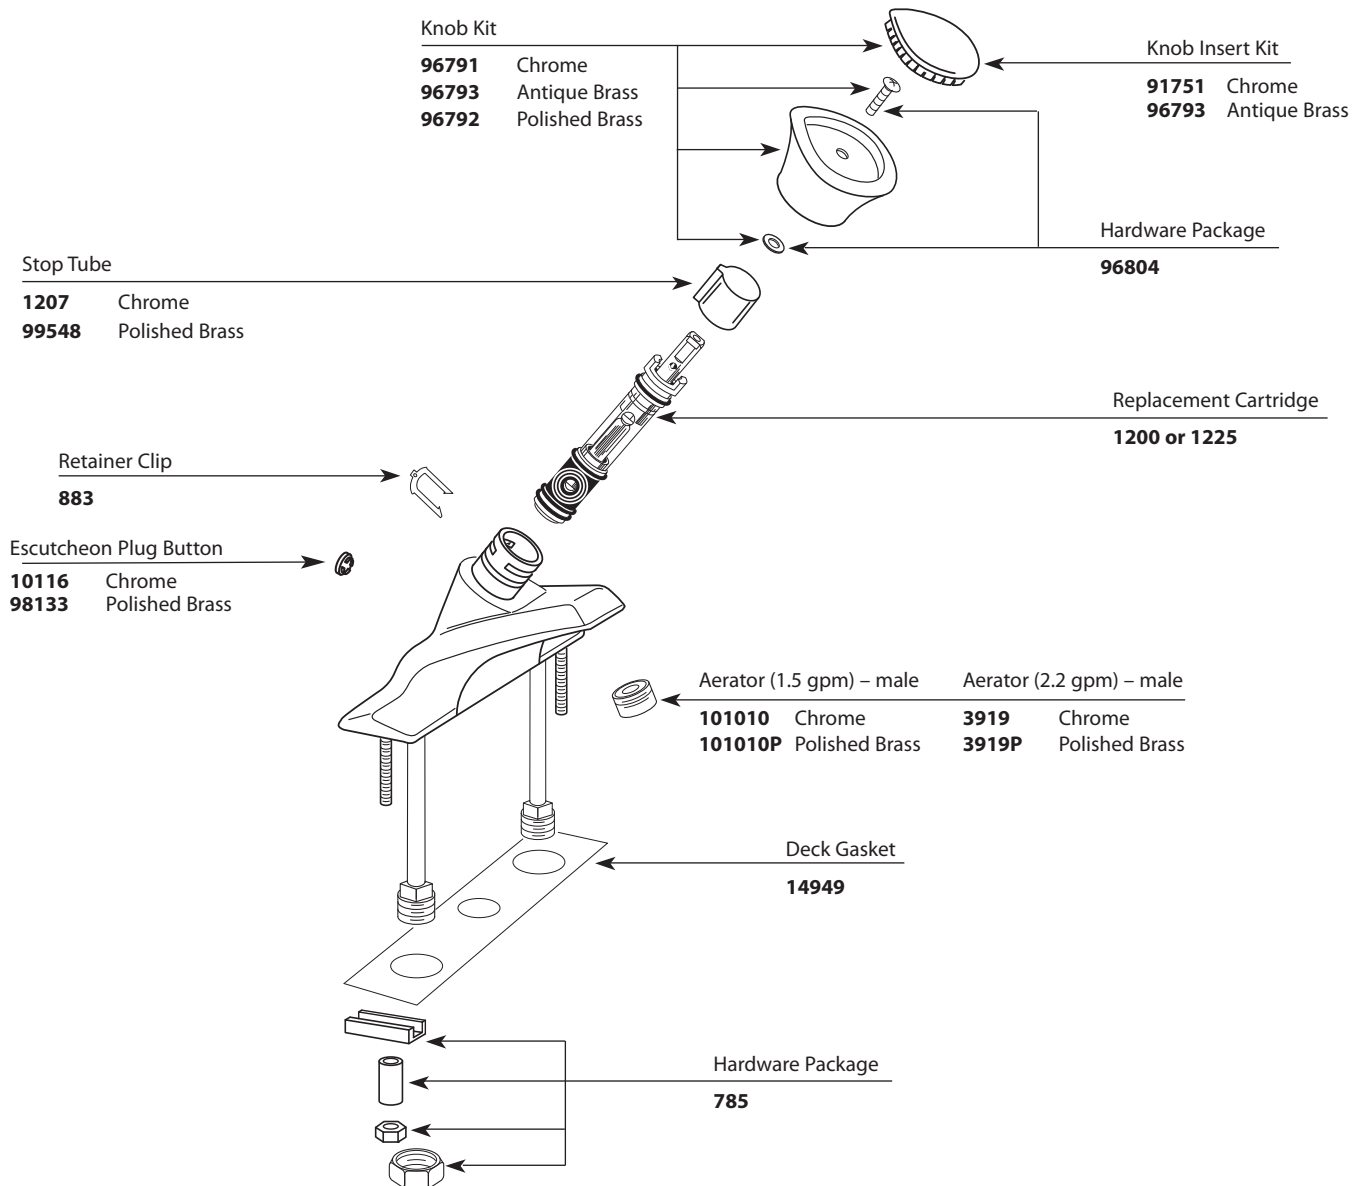

Buy it for looks. Buy it for life.®

Illustrated Parts

CHATEAU® Single-Handle Lavatory Faucet

MODEL	WASTE	FINISH	MODEL	WASTE	FINISH
4621	Lav 1/2" connections	Chrome	DISCONTINUED SKUS		
4621CP	Lav 1/2" connections	Metallic	4600	Lav 16" supplies	None
4621P	Lav 1/2" connections	Metallic	4601	Lav 1/2" connections	None
4625	Lav 16" supplies	Metallic	4601P	Lav 1/2" connections	None
64601	Lav 1/2" connections	None	4621A	Lav 1/2" connections	Metallic
64620	Lav 1/2" connections	Metallic	4621S	Lav 1/2" connections	Metallic
64621	Lav 1/2" connections	50/50	4621W	Lav 1/2" connections	Metallic
64621P	Lav 1/2" connections	Metallic	4622S	Lav 1/2" connections	Metallic
64624	Lav 16" supplies	Metallic	4622W	Lav 1/2" connections	Metallic
64625	Lav 16" supplies	50/50	4625A	Lav 16" supplies	Chrome
64625P	Lav 16" supplies	Metallic	4625P	Lav 16" supplies	Metallic
		Polished Brass	64621A	Lav 1/2" connections	Metallic
			64621W	Lav 1/2" connections	Metallic

■ Order by Part Number

TO ORDER PARTS CALL: 1-800-BUY-MOEN

www.moen.com