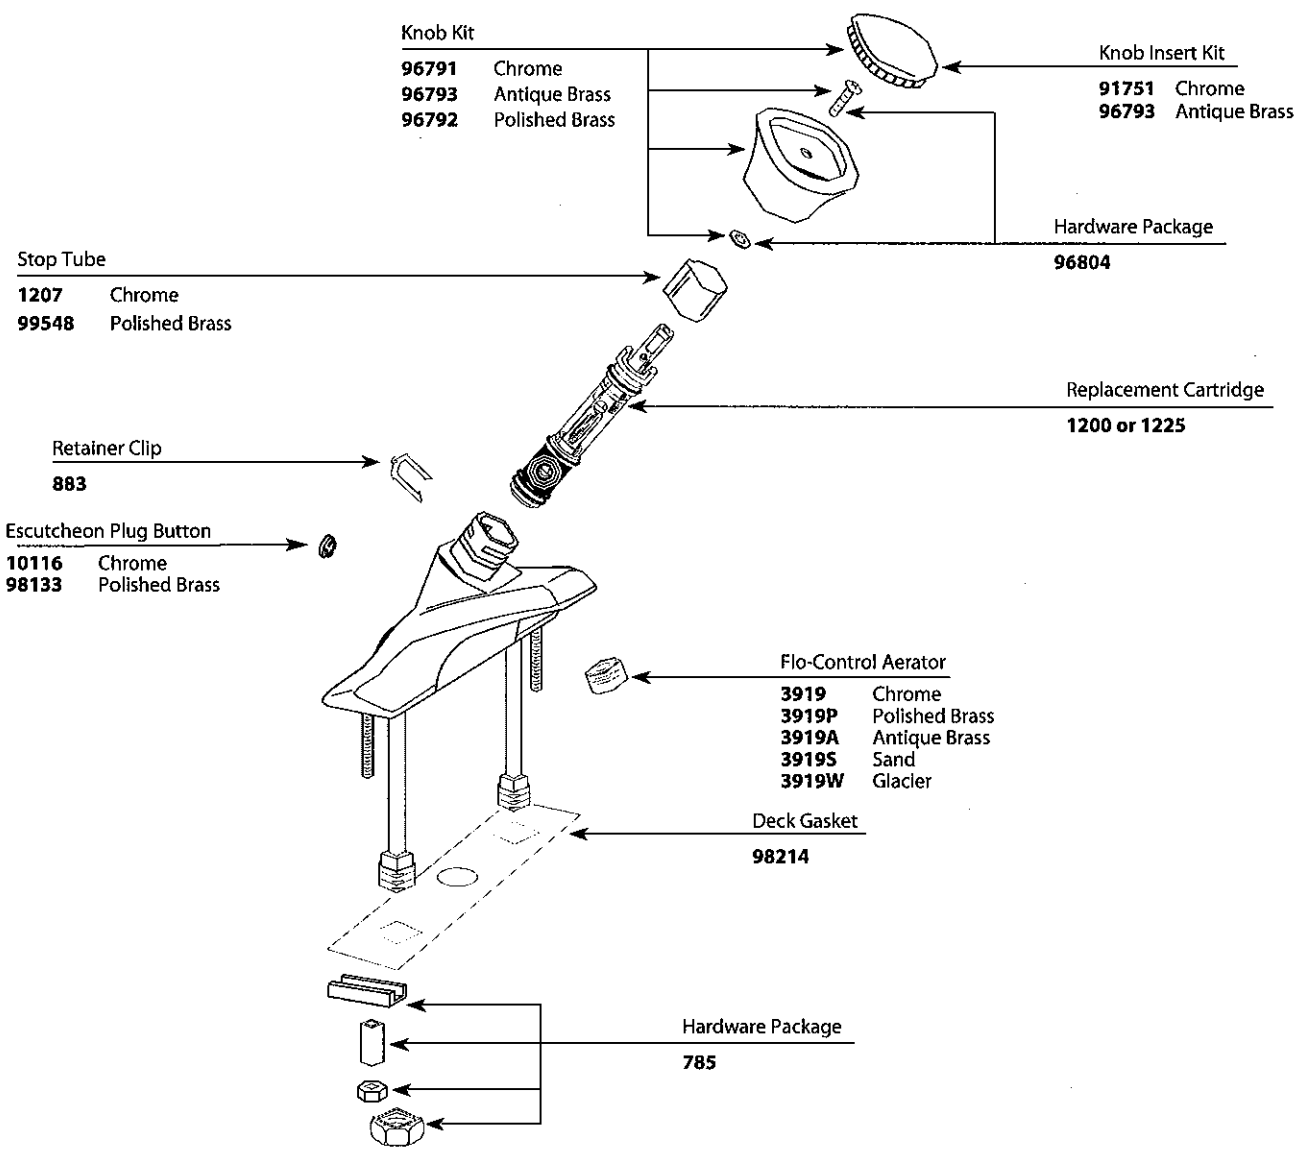

Buy it for looks. Buy it for life.®

Illustrated Parts

CHATEAU® Single-Handle Lavatory Faucet				MODEL	WASTE	FINISH
MODEL		WASTE	FINISH			
4621	Lav 1/2" connections	Metallic	Chrome	DISCONTINUED BRUS 4600 Lav 1/2" supplies 4601 Lav 1/2" connection 4601P Lav 1/2" connection 4621A Lav 1/2" connections 4621B Lav 1/2" connections 4621W Lav 1/2" connection 4622W Lav 1/2" connection 4623W Lav 1/2" connection 4624W Lav 1/2" connections 4625A Lav 1/2" supplies 4625B Lav 1/2" supplies 4625P Lav 1/2" connection	None	Chrome
4621CP	Lav 1/2" connections	Metallic	Chrome/Pol. Brass		None	Chrome
4621P	Lav 1/2" connections	Metallic	Polished Brass		None	Polished Brass
4625	Lav 16" supplies	Metallic	Chrome		None	Polished Brass
64601	Lav 1/2" connections	None	Chrome		Metallic	Antique Brass
64620	Lav 1/2" connections	Metallic	Chrome		Metallic	Sand/Chrome
64621	Lav 1/2" connections	50/50	Chrome		Metallic	Glacier/Chrome
64621P	Lav 1/2" connections	Metallic	Polished Brass		Metallic	Sand/Pol. Brass
64624	Lav 16" supplies	Metallic	Chrome		Metallic	Glacier/Pol. Brass
64625	Lav 16" supplies	50/50	Chrome		Metallic	Antique Brass
64625P	Lav 16" supplies	Metallic	Polished Brass		Metallic	Antique Brass
					Metallic	Glacier