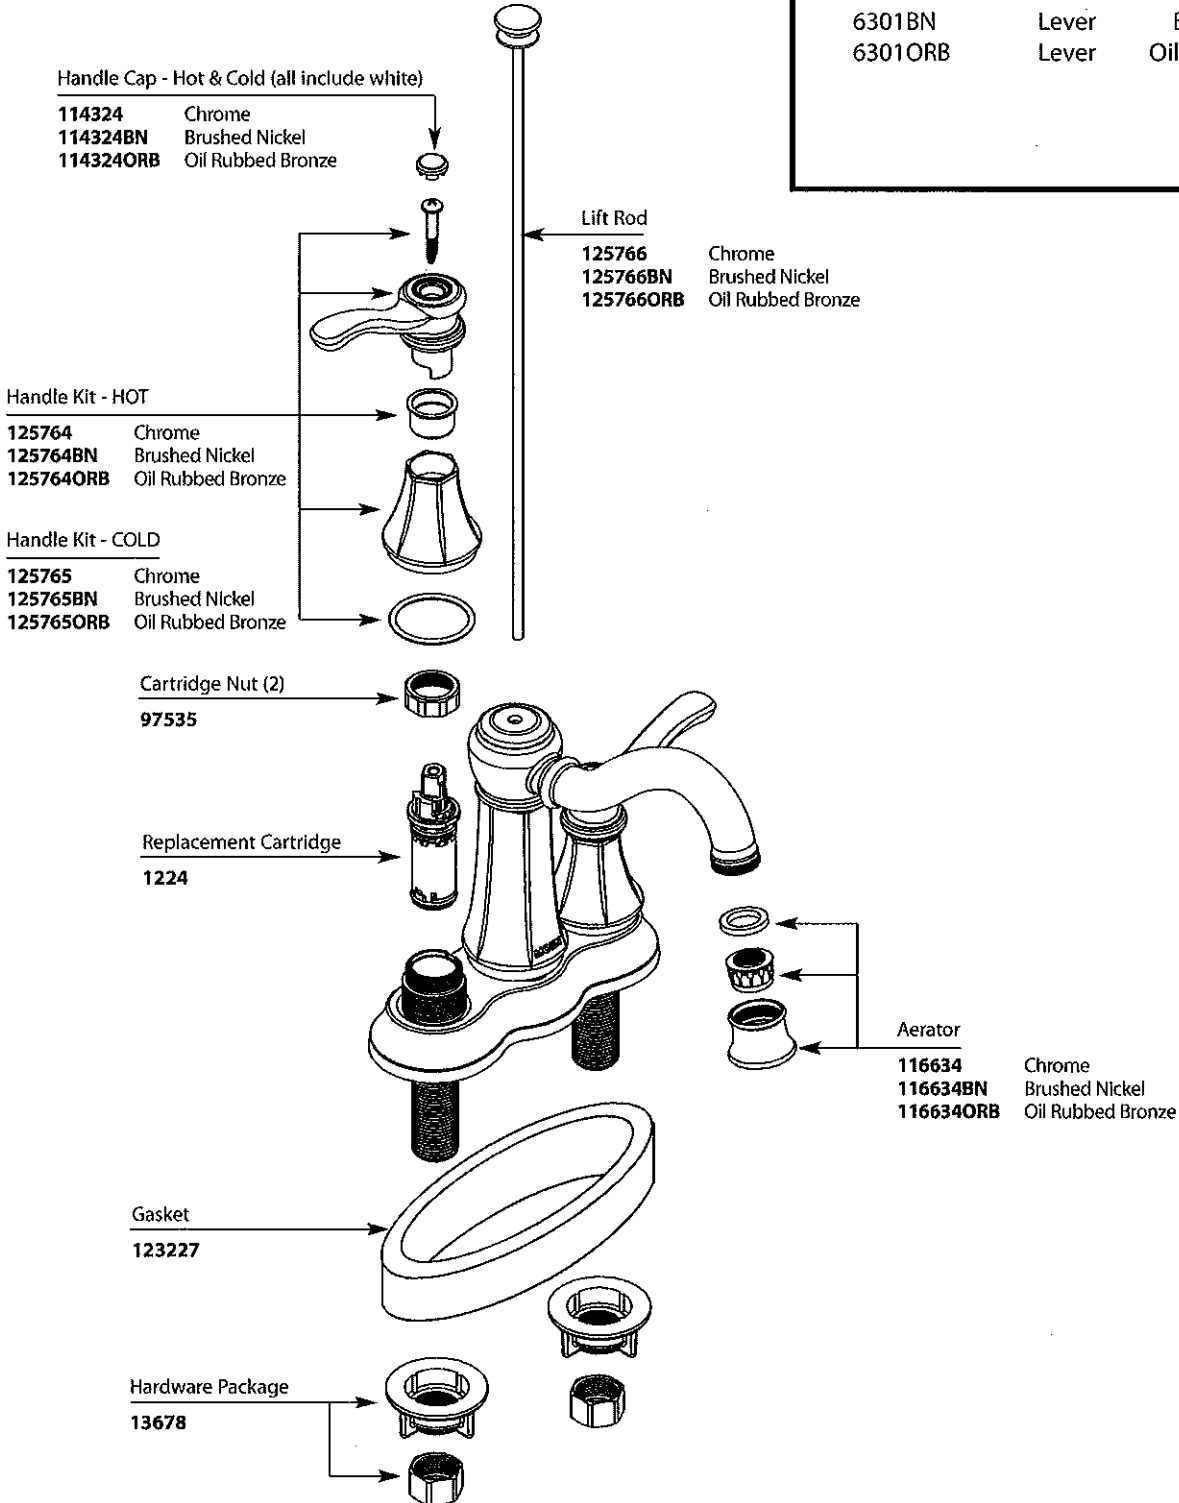

Buy it for looks. Buy it for life.®

■ Order by Part Number

# Illustrated Parts

Vestige™		
Two-Handle Centerset Lavatory Faucet		
MODEL	TYPE	FINISH
6301	Lever	Chrome
6301BN	Lever	Brushed Nickel
6301ORB	Lever	Oil Rubbed Bronze

TO ORDER PARTS CALL: 1-800-BUY-MOEN  
www.moen.com