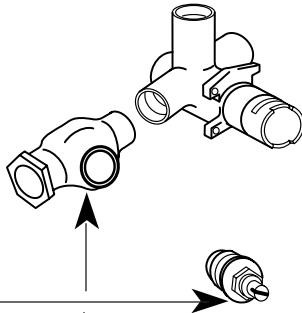

■ Order by Part Name and  
Part Number (**Bold Face Type**)

CHATEAU® Single-Handle Shower Valve Only		
MODEL	CONNECTION	STOPS
62600	3-port IPS	No
62620	3-port CC	No
62700	4-port IPS	No
62720	4-port CC	No
DISCONTINUED SKUS		
62670	3-port CC	Yes
62770	4-port CC	Yes

Stop Valve Kit

**12639**

Retainer Clip

**883**

Stop-  
Check Valve

**512** - IPS to IPS  
**1922** - IPS to CC

Stop-Check  
Valve Kit

**12318**