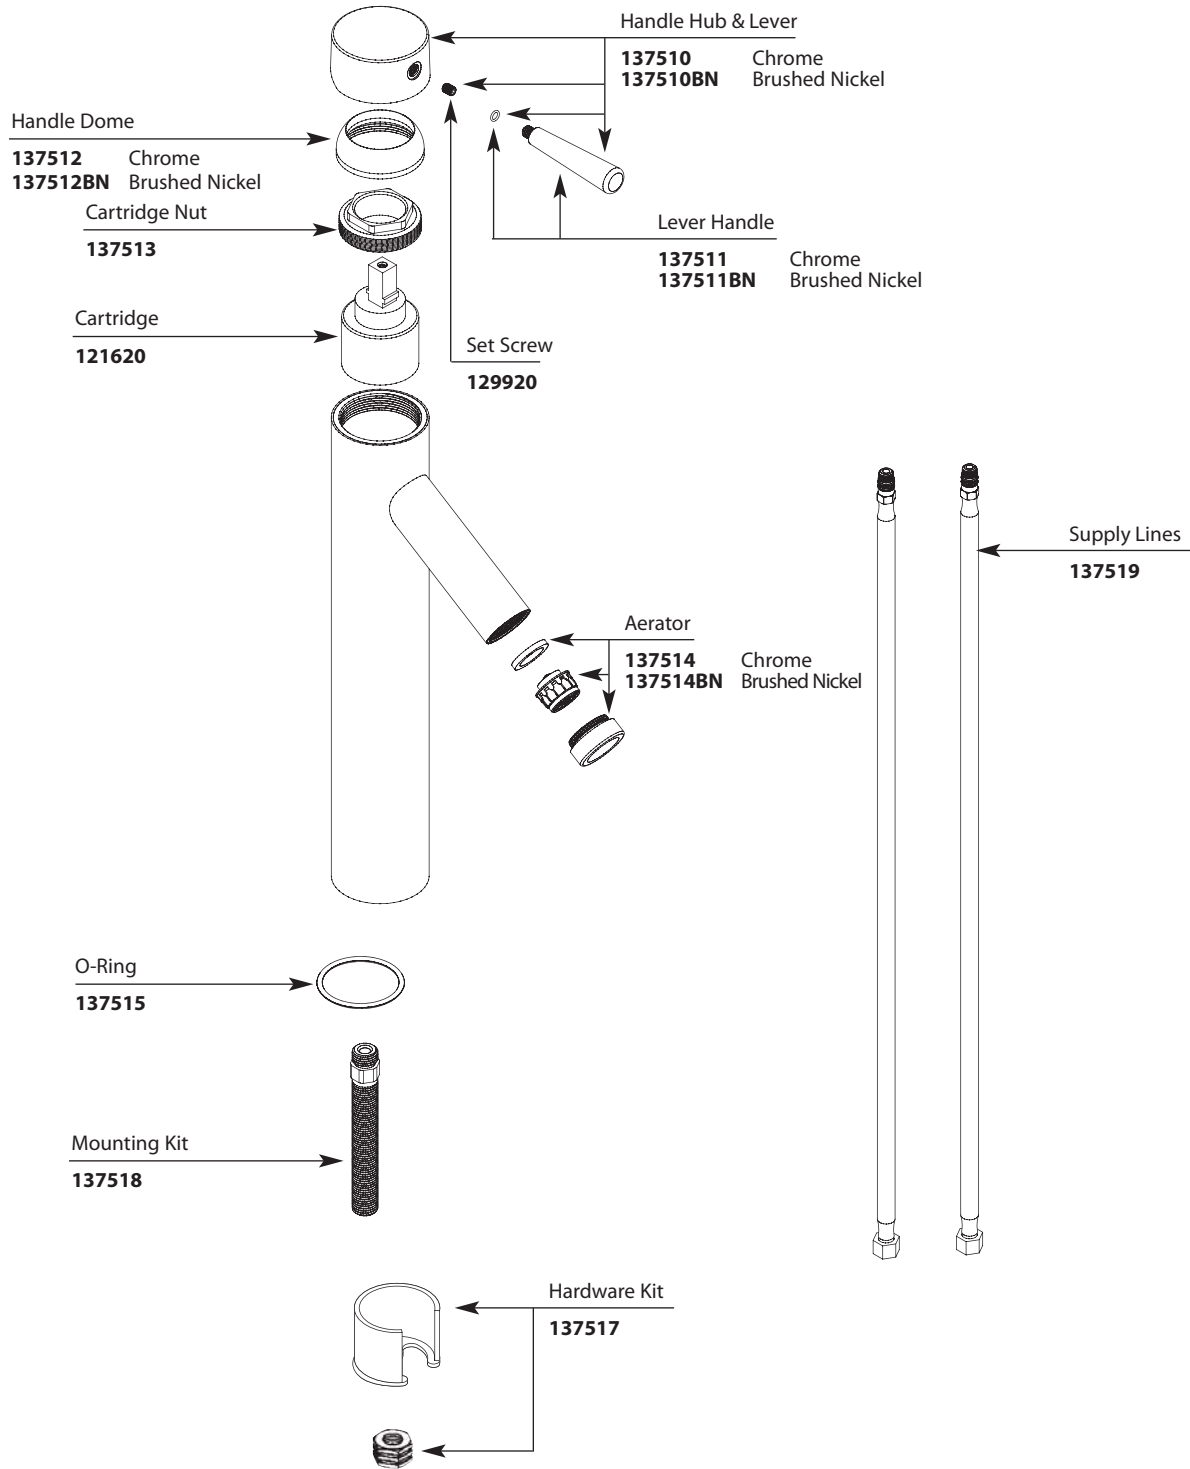

Buy it for looks. Buy it for life.®

■ Order by Part Number

Illustrated Parts

LEVEL™	
Single-Handle Vessel Lavatory Faucet	
MODELS	FINISH
6111	Chrome
6111BN	Brushed Nickel

TO ORDER PARTS CALL: 1-800-465-6130
www.moen.com