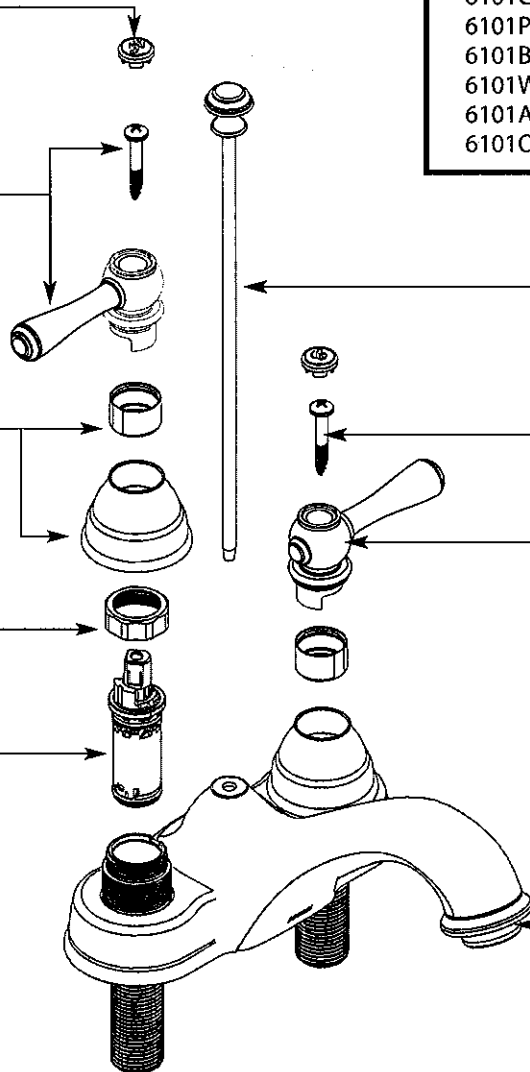

114333

Hardware Package

13678

KINGSLEY™ Two Handle Lavatory Faucet

MODEL	HANDLE	FINISH
6101	Lever	Chrome
6101CP	Lever	Chrome/Pol. Brass
6101P	Lever	Chrome/Platinum
6101BN	Lever	Brushed Nickel
6101WR	Lever	Wrought Iron
6101AN	Lever	Antique Nickel
6101ORB	Lever	Oil Rubbed Bronze

Lift Rod, Strap & Clip Assembly Kit

- 114328 Chrome
- 114328P Polished Brass
- 114328BN Brushed Nickel
- 114328WR Wrought Iron
- 114328AN Antique Nickel
- 114328ORB Oil Rubbed Bronze

Cold Handle Kit

- 116954 Chrome
- 116954CP Chrome/Pol. Brass
- 116954P Polished Brass
- 116954BN Brushed Nickel
- 116954WR Wrought Iron
- 116954AN Antique Nickel
- 116954ORB Oil Rubbed Bronze

Aerator Kit

- 114332 Chrome
- 114332P Polished Brass
- 114332BN Brushed Nickel
- 114332WR Wrought Iron
- 114332AN Antique Nickel
- 114332ORB Oil Rubbed Bronze

Pop-Up Plug & O-Ring

- 103459 Chrome
- 103459P Polished Brass
- 103459BN Brushed Nickel
- 103459WR Wrought Iron
- 103459AN Antique Nickel
- 103459ORB Oil Rubbed Bronze

Drain Seat

- 103458 Chrome
- 103458P Polished Brass
- 103458BN Brushed Nickel
- 103458WR Wrought Iron
- 103458AN Antique Nickel
- 103458ORB Oil Rubbed Bronze

TO ORDER PARTS CALL: 1-800-BUY-MOEN

www.moen.com