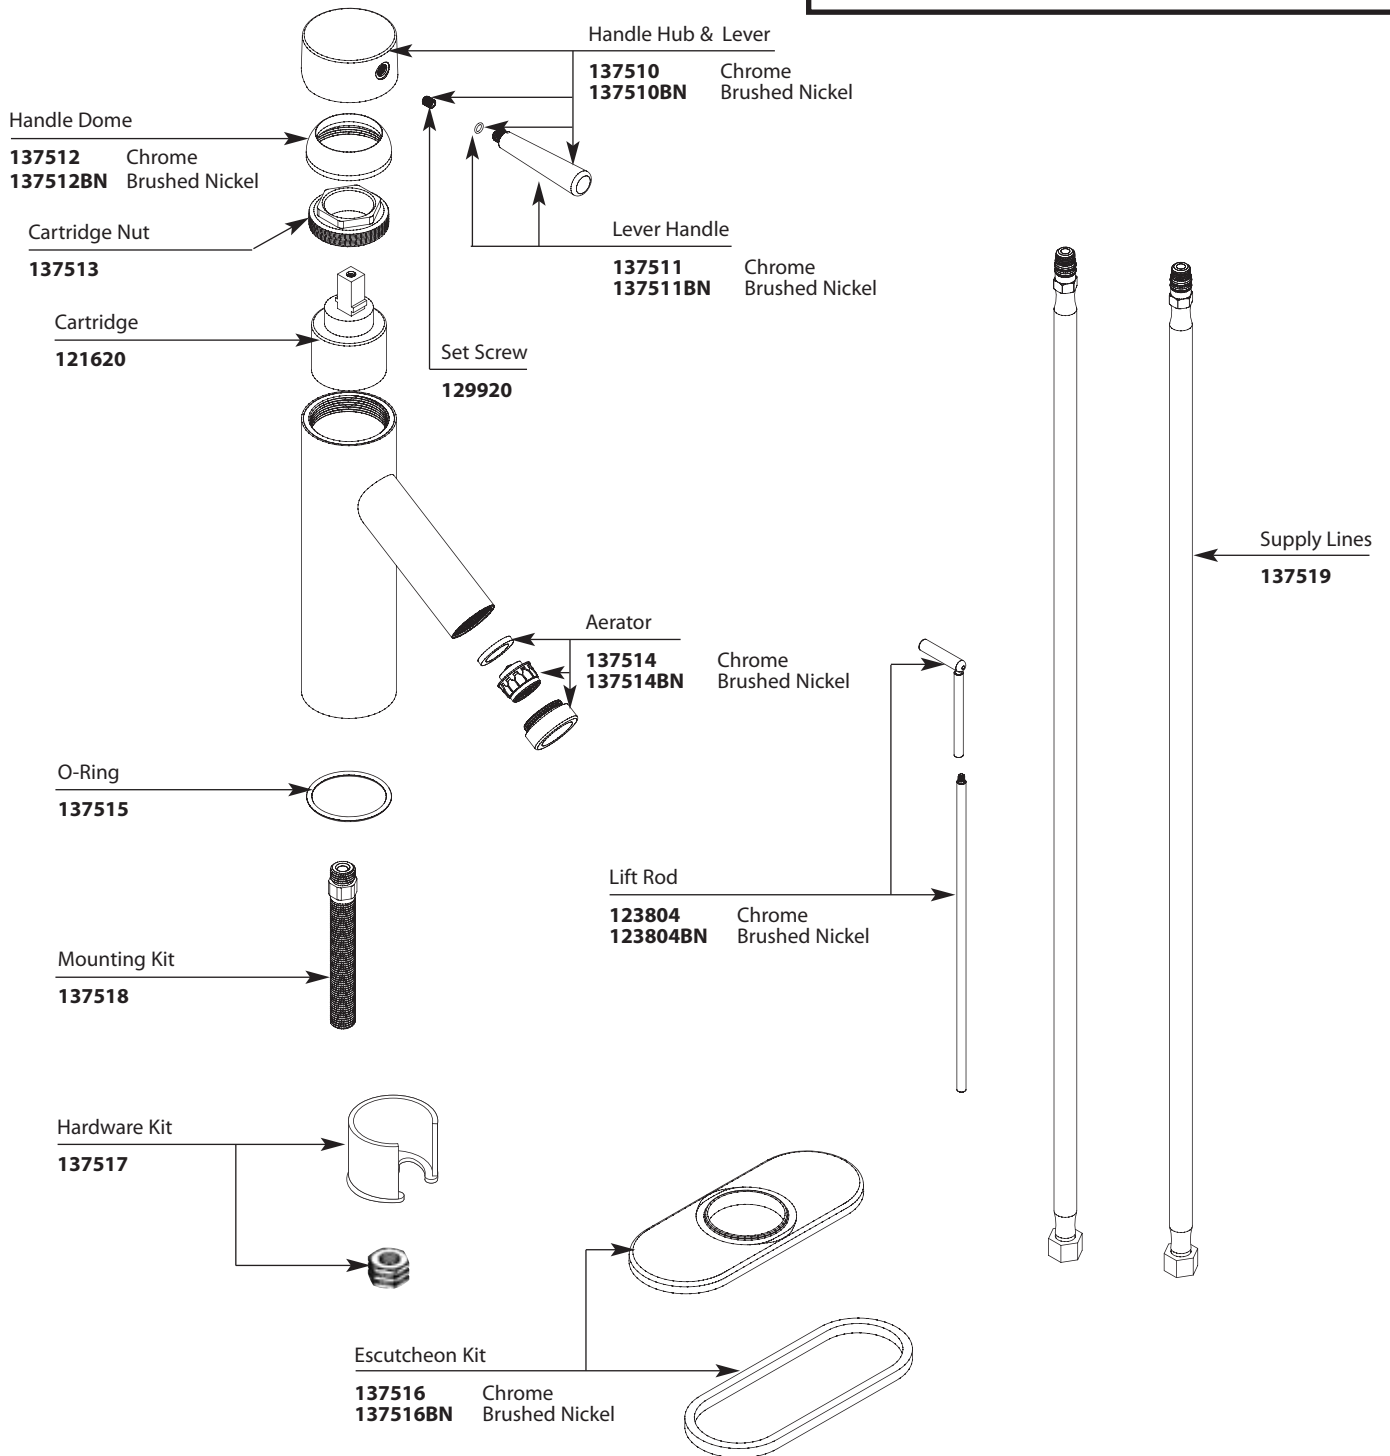

Buy it for looks. Buy it for life.®

■ Order by Part Number

Illustrated Parts

LEVEL™ Single-Handle Lavatory Faucet	
MODELS	FINISH
6100	Chrome
6100BN	Brushed Nickel

TO ORDER PARTS CALL: 1-800-465-6130

www.moen.com