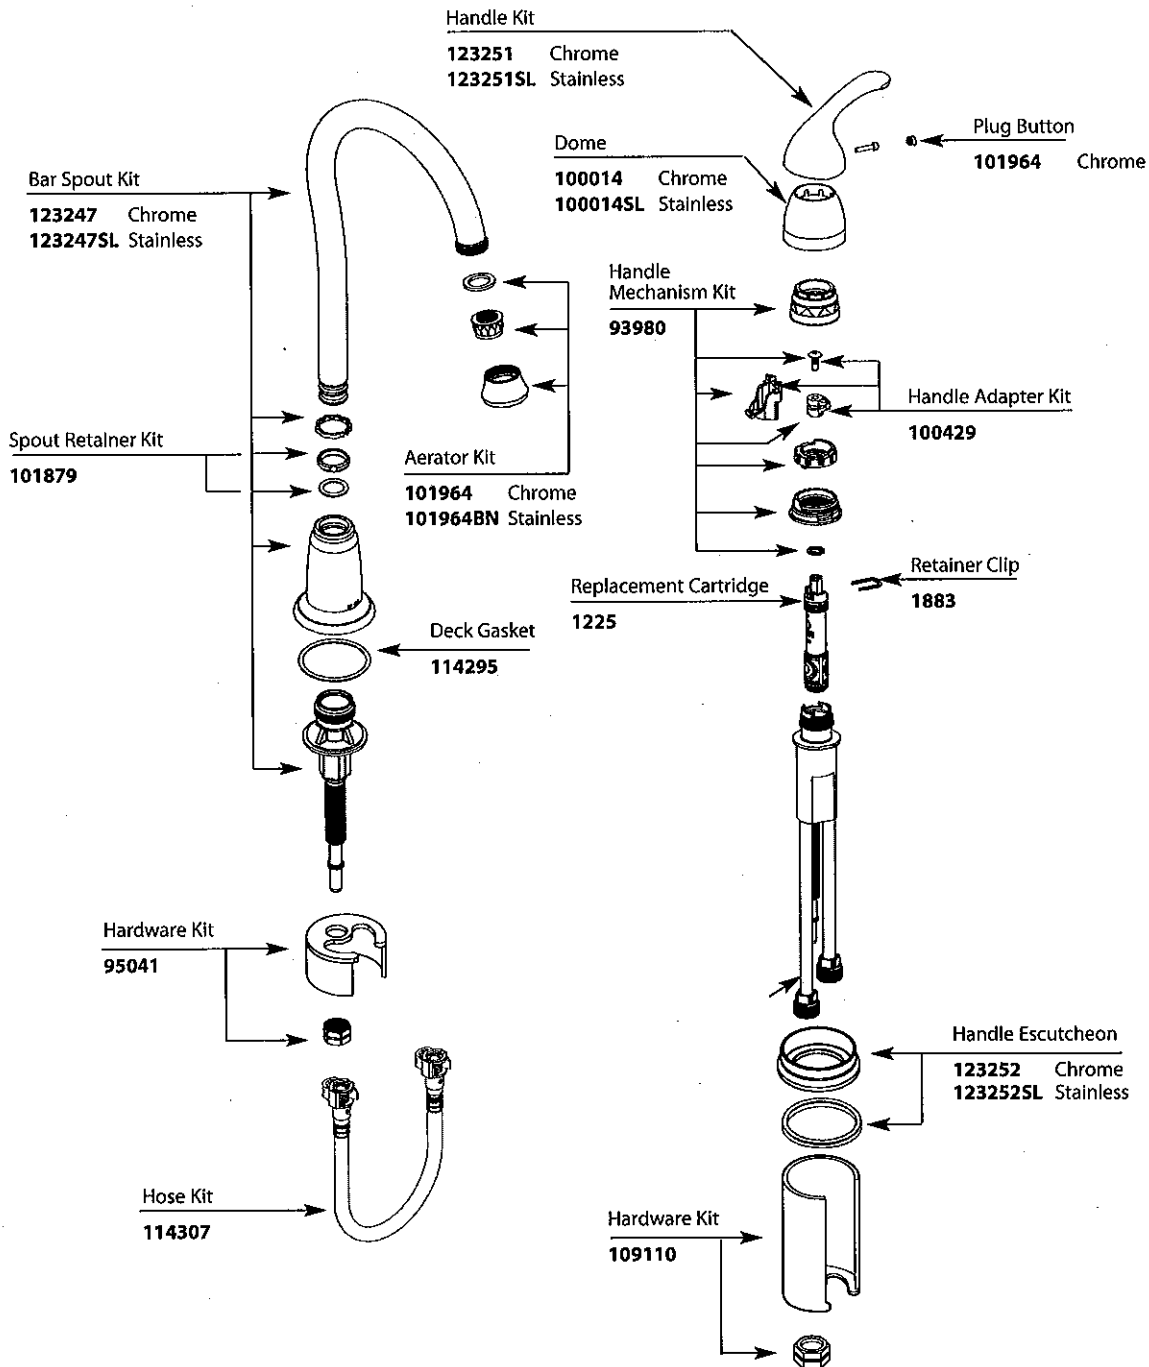

Buy it for looks. Buy it for life.®

■ Order by Part Number

Illustrated Parts

Camerist™		
Single-Handle Prep Bar Faucet		
MODEL	TYPE	FINISH
4905	Lever	Chrome
4905SL	Lever	Stainless

TO ORDER PARTS CALL: 1-800-BUY-MOEN
www.moen.com