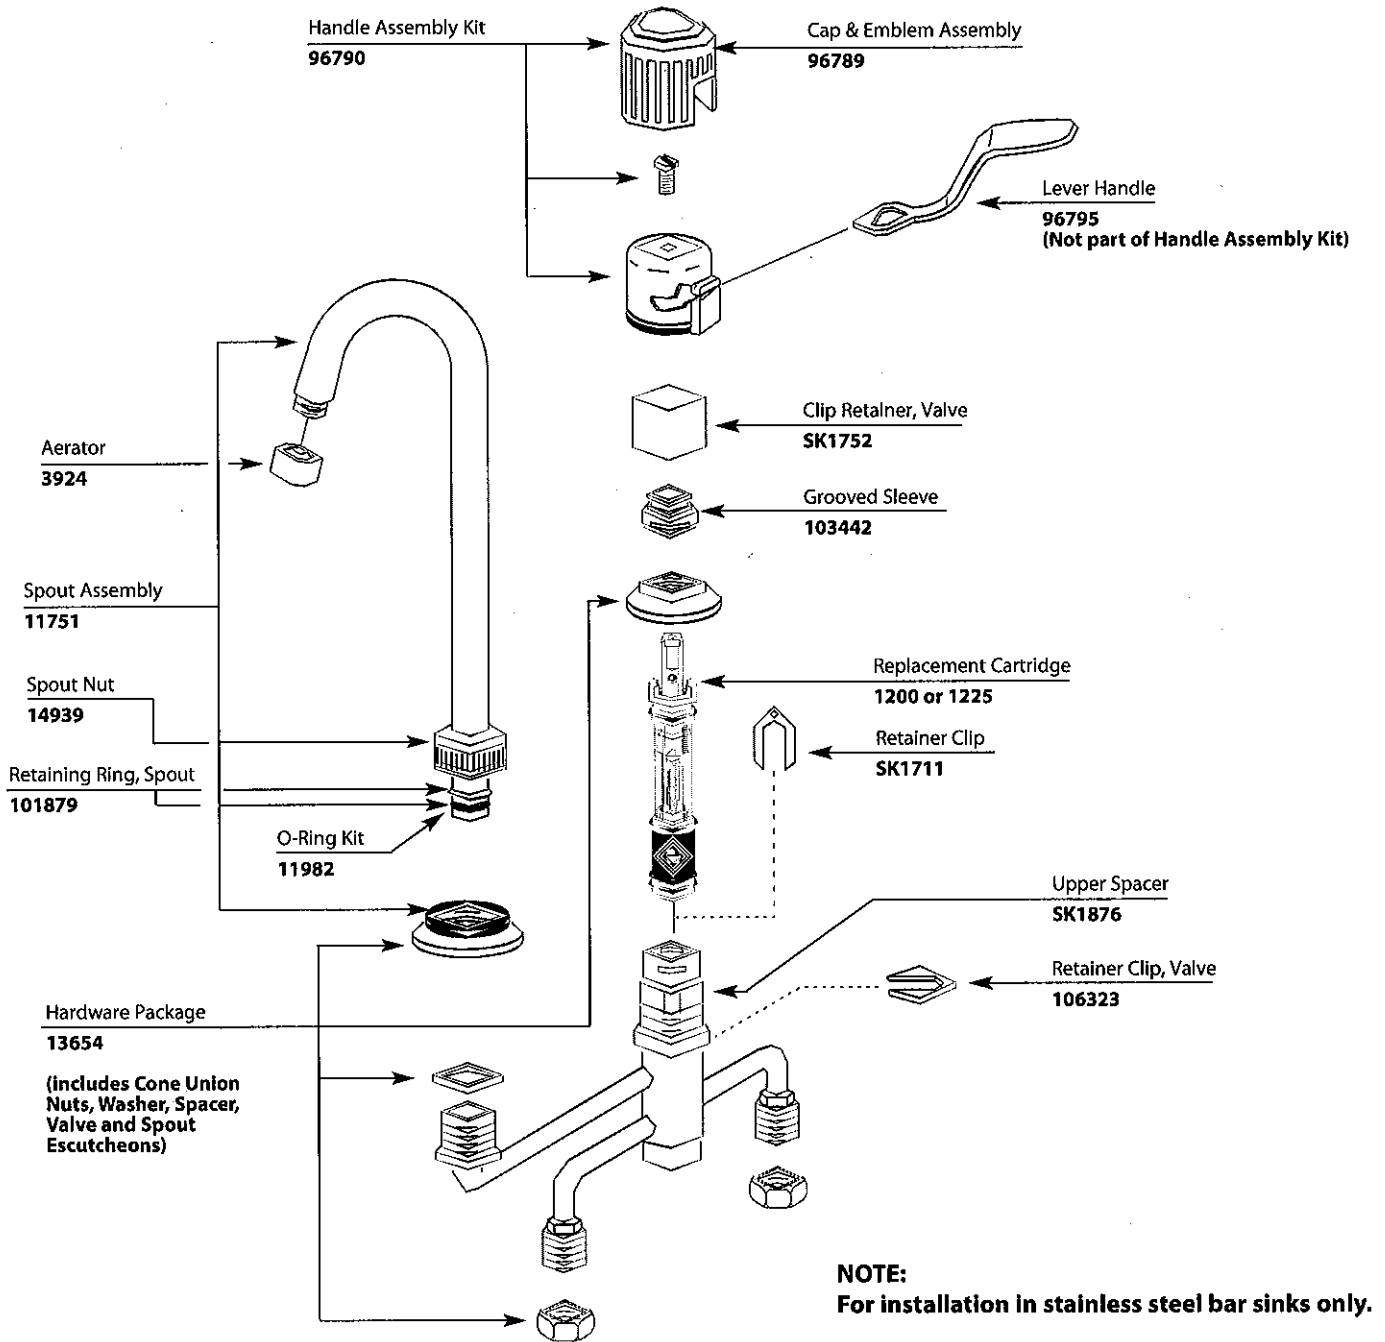

Buy it for looks. Buy it for life.®

■ Order by Part Number

Illustrated Parts

CHATEAU®		
Single Handle Lever Style Bar Faucet		
MODEL	HANDLE	FINISH
4901	Lever	Chrome

NOTE:
For installation in stainless steel bar sinks only.