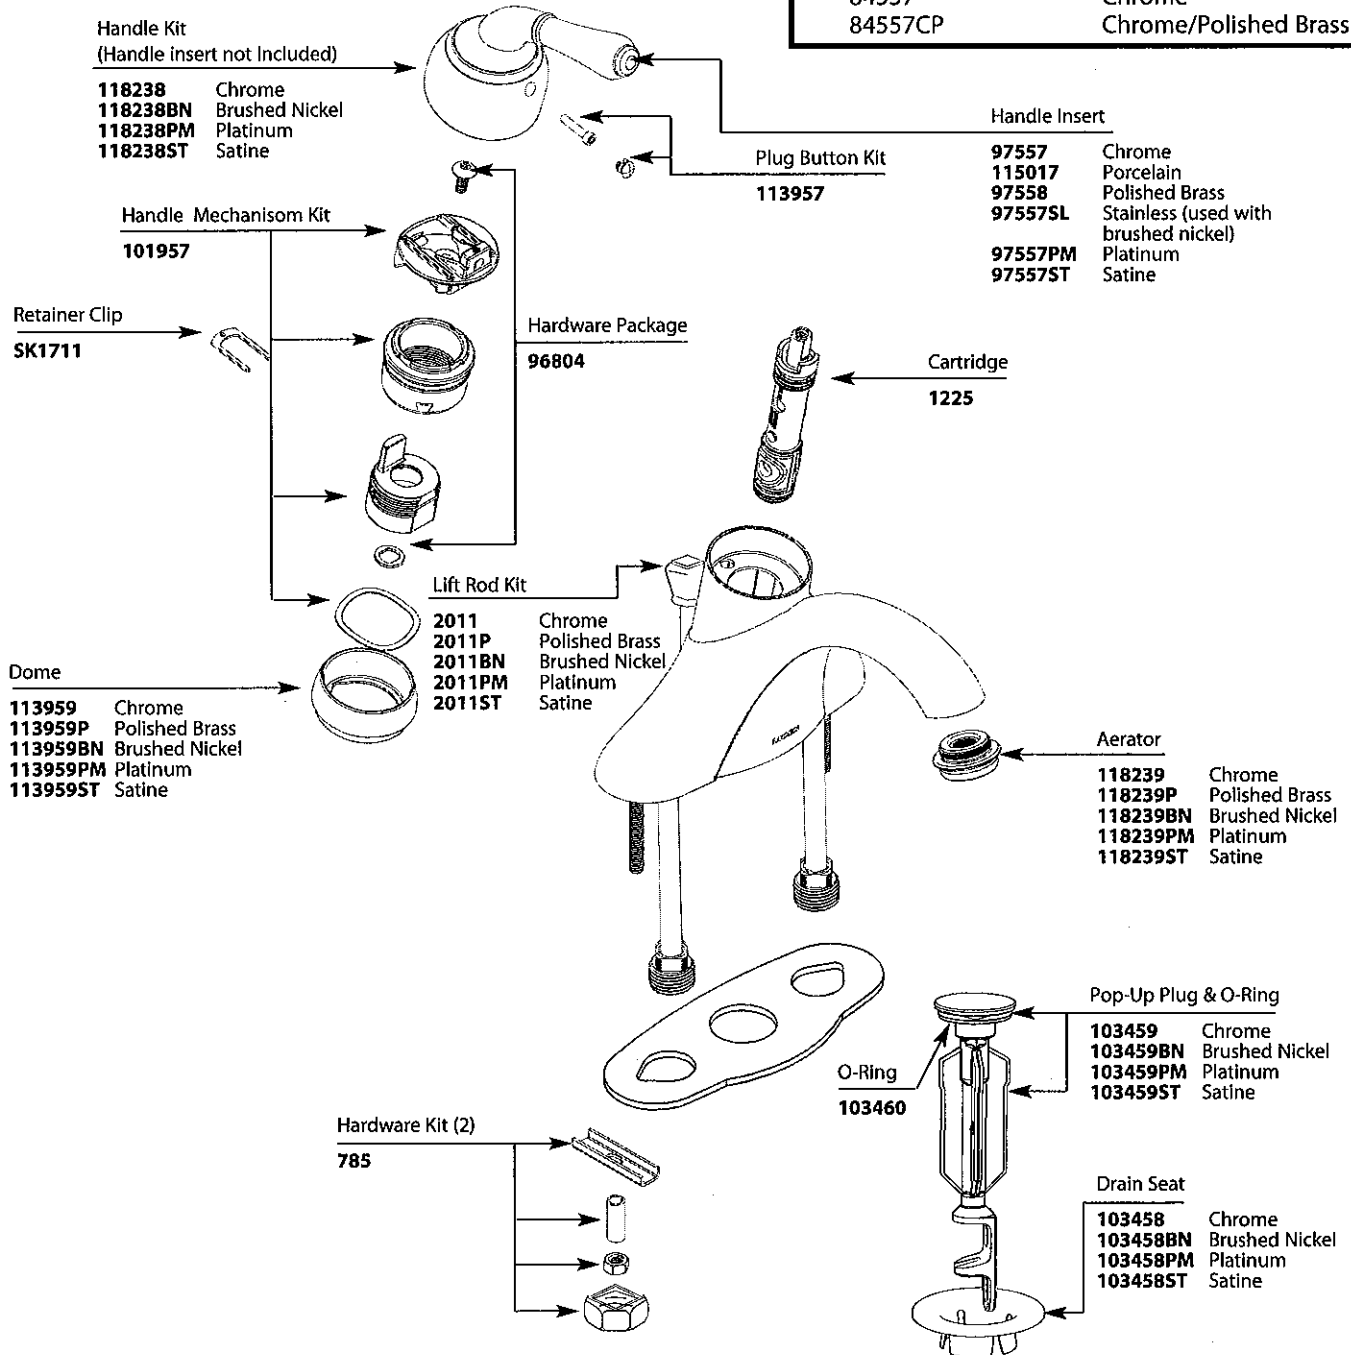

Buy it for looks. Buy it for life.®

■ Order by Part Number

Illustrated Parts

MONTICELLO	
Single-Handle Lavatory	
MODELS	FINISH
4557	Chrome
4557BN	Brushed Nickel
4557CPC	Chrome/Porcelain
4557CP	Chrome/Polished Brass
4557PM	Platinum
4557ST	Satine
84557	Chrome
84557CP	Chrome/Polished Brass