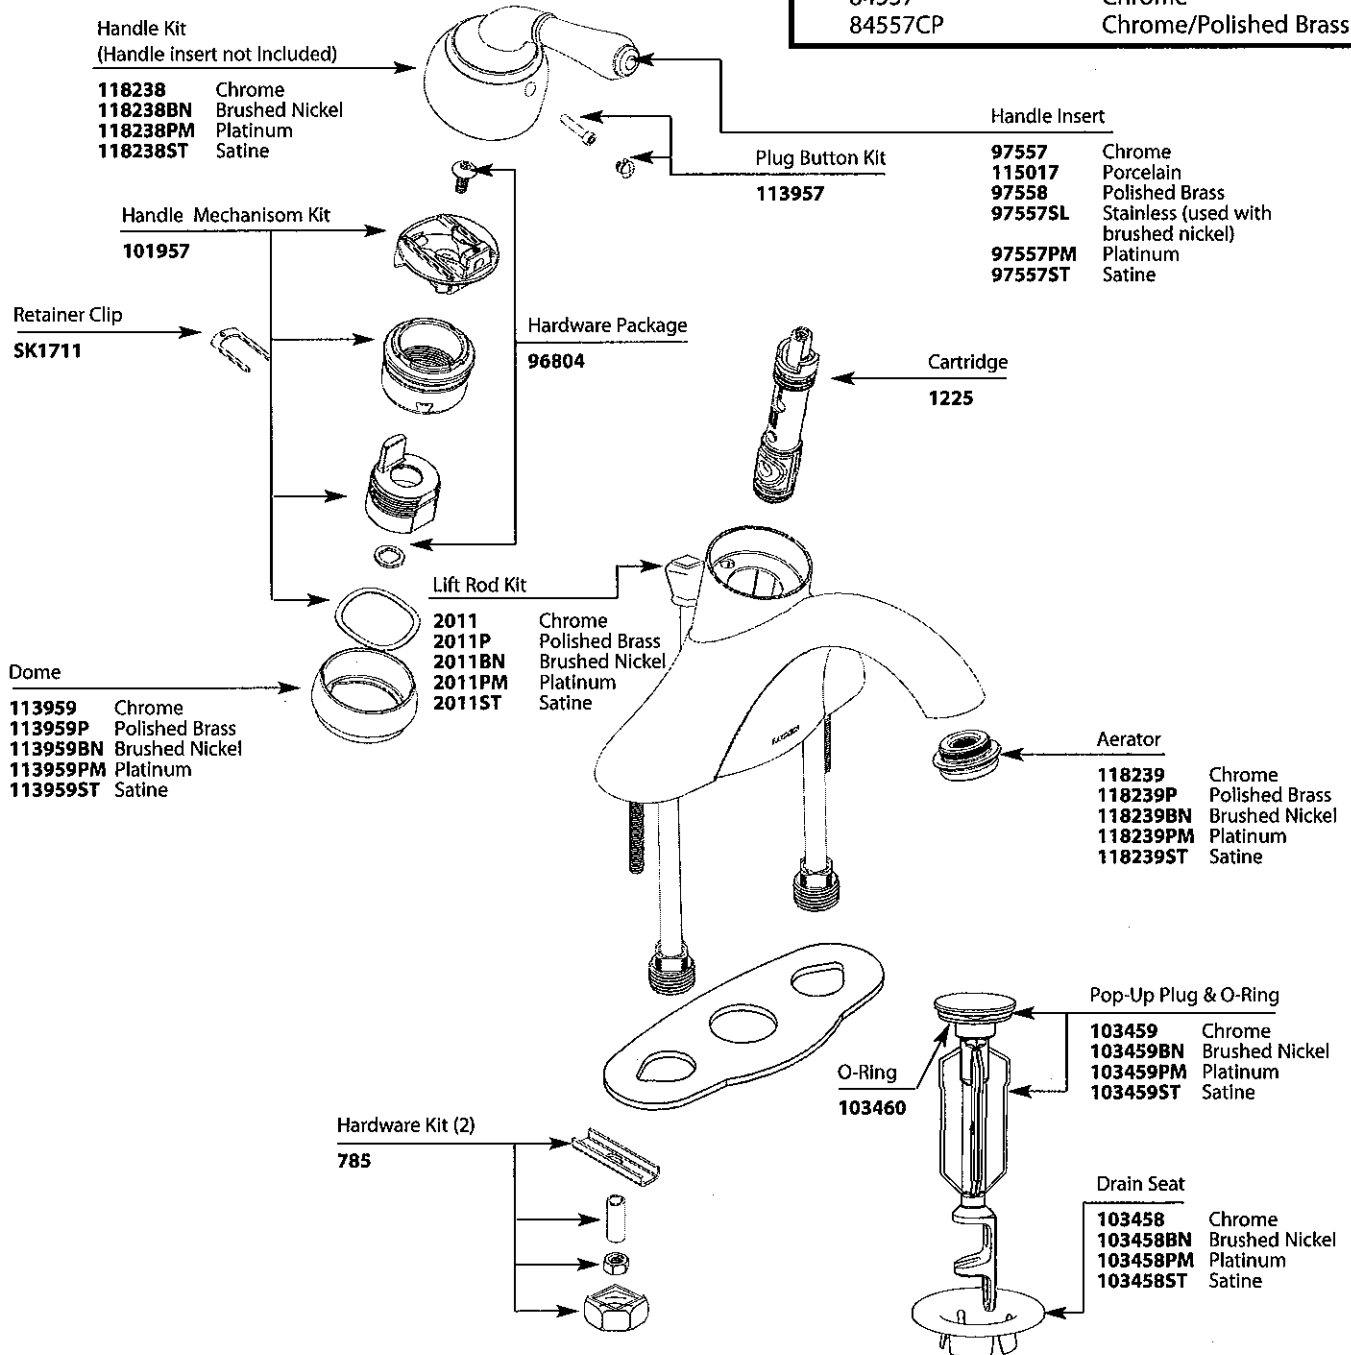

Buy it for looks. Buy it for life.®

■ Order by Part Number

# Illustrated Parts

MONTICELLO	
Single-Handle Lavatory	
MODELS	FINISH
4557	Chrome
4557BN	Brushed Nickel
4557CPC	Chrome/Porcelain
4557CP	Chrome/Polished Brass
4557PM	Platinum
4557ST	Satine
84557	Chrome
84557CP	Chrome/Polished Brass