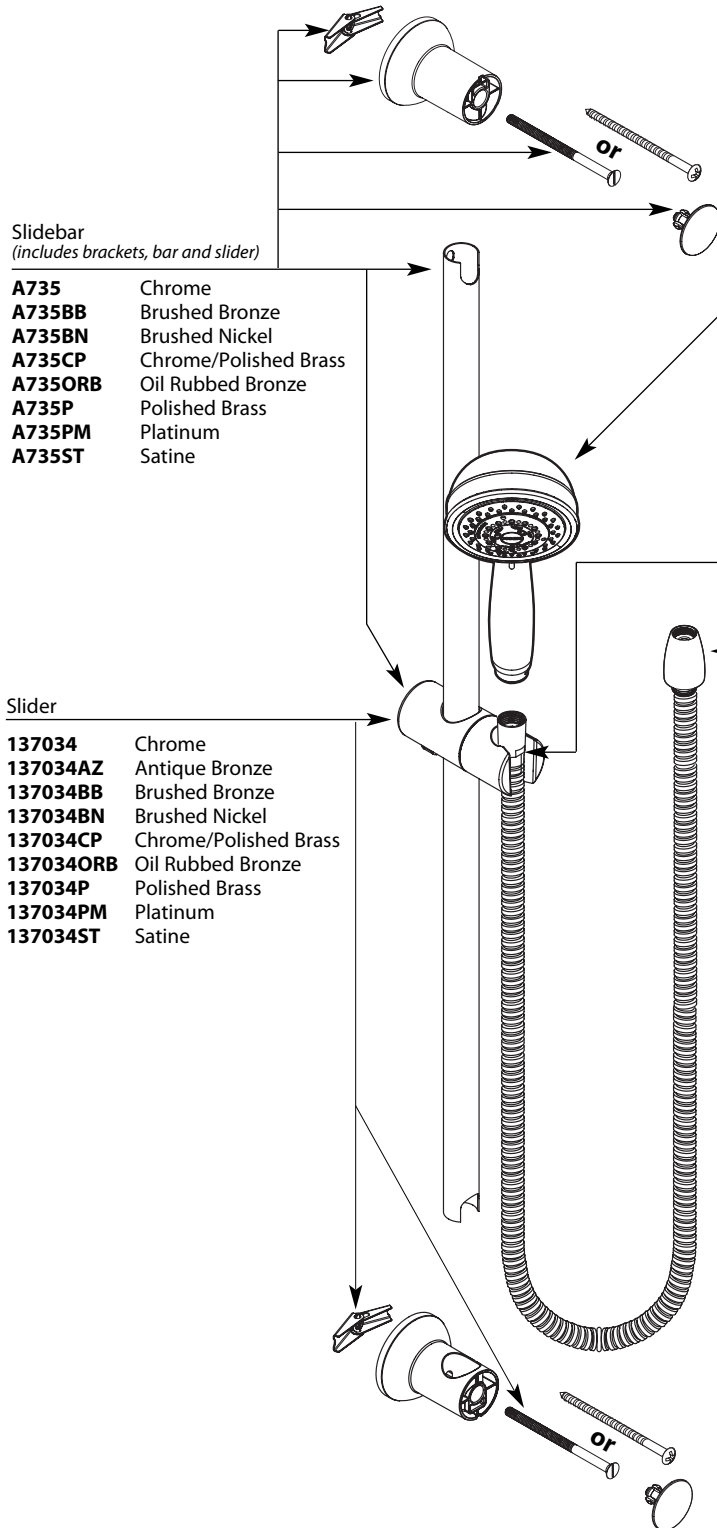

# Illustrated Parts

## Four Function Handshower

<u>MODEL</u>	<u>TYPE</u>	<u>FINISH</u>
3867	Wand	Chrome
3867AZ	Wand	Antique Bronze
3867BB	Wand	Brushed Bronze
3867BN	Wand	Brushed Nickel
3867CP	Wand	Chrome/Polished Brass
3867ORB	Wand	Oil Rubbed Bronze
3867P	Wand	Polished Brass
3867PM	Wand	Platinum
3867ST	Wand	Satine

HandShower

- 128875** Chrome
- 128875AZ** Antique Bronze
- 128875BB** Brushed Bronze
- 128875BN** Brushed Nickel
- 128875CP** Chrome/Polished Brass
- 128875ORB** Oil Rubbed Bronze
- 128875P** Polished Brass
- 128875PM** Platinum
- 128875ST** Satine

Hose

- A726** Chrome
- A726ST** (Used with Satine and Brushed Nickel)
- A726WR** Wrought Iron
- A726P** Polished Brass
- A726PM** Platinum
- A726AZ** Antique Bronze
- A726BB** Brushed Bronze
- A726BR** (Used with Oil Rubbed Bronze)