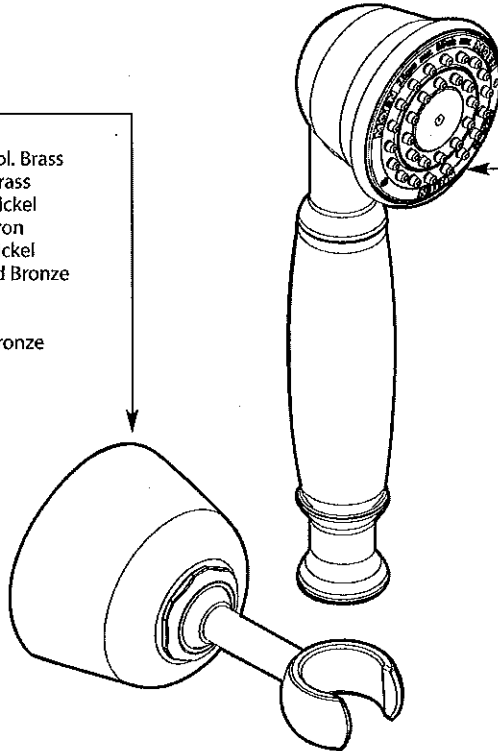

Buy it for looks. Buy it for life.®

Illustrated Parts

Handshower w/Wall Bracket & Hose		
MODEL	TYPE	FINISH
3861	Wand	Chrome
3861BB	Wand	Brushed Bronze
3861CP	Wand	Chrome/Pol. Brass
3861P	Wand	Polished Brass
3861PW	Wand	Pewter
3861BN	Wand	Brushed Nickel
3861WR	Wand	Wrought Iron
3861AN	Wand	Antique Nickel
3861ORB	Wand	Oil Rubbed Bronze
3861NL	Wand	Nickel

HandShower Bracket

- 114348** Chrome
- 114348CP** Chrome/Pol. Brass
- 114348P** Polished Brass
- 114348BN** Brushed Nickel
- 114348WR** Wrought Iron
- 114348AN** Antique Nickel
- 114348ORB** Oil Rubbed Bronze
- 114348NL** Nickel
- 114348PW** Pewter
- 114348BB** Brushed Bronze

HandShower

- 114341** Chrome
- 114341CP** Chrome/Pol. Brass
- 114341P** Polished Brass
- 114341BN** Brushed Nickel
- 114341WR** Wrought Iron
- 114341AN** Antique Nickel
- 114341ORB** Oil Rubbed Bronze
- 114341NL** Nickel
- 114341BB** Brushed Bronze

Vacuum Breaker

- A714** Chrome
- A714ST** (Used with Antique Nickel, Brushed Nickel and Satine)
- A714WR** (Used with Oil Rubbed Bronze, Pewter and Wrought Iron)

Hose

- A726** Chrome
- A726P** Polished Brass
- A726ST** (Used with Antique Nickel, Brushed Bronze, Brushed Nickel, Pewter and Satine)
- A726WR** (Used with Oil Rubbed Bronze and Wrought Iron)
- A726NL** Nickel
- A726BB** Brushed Bronze