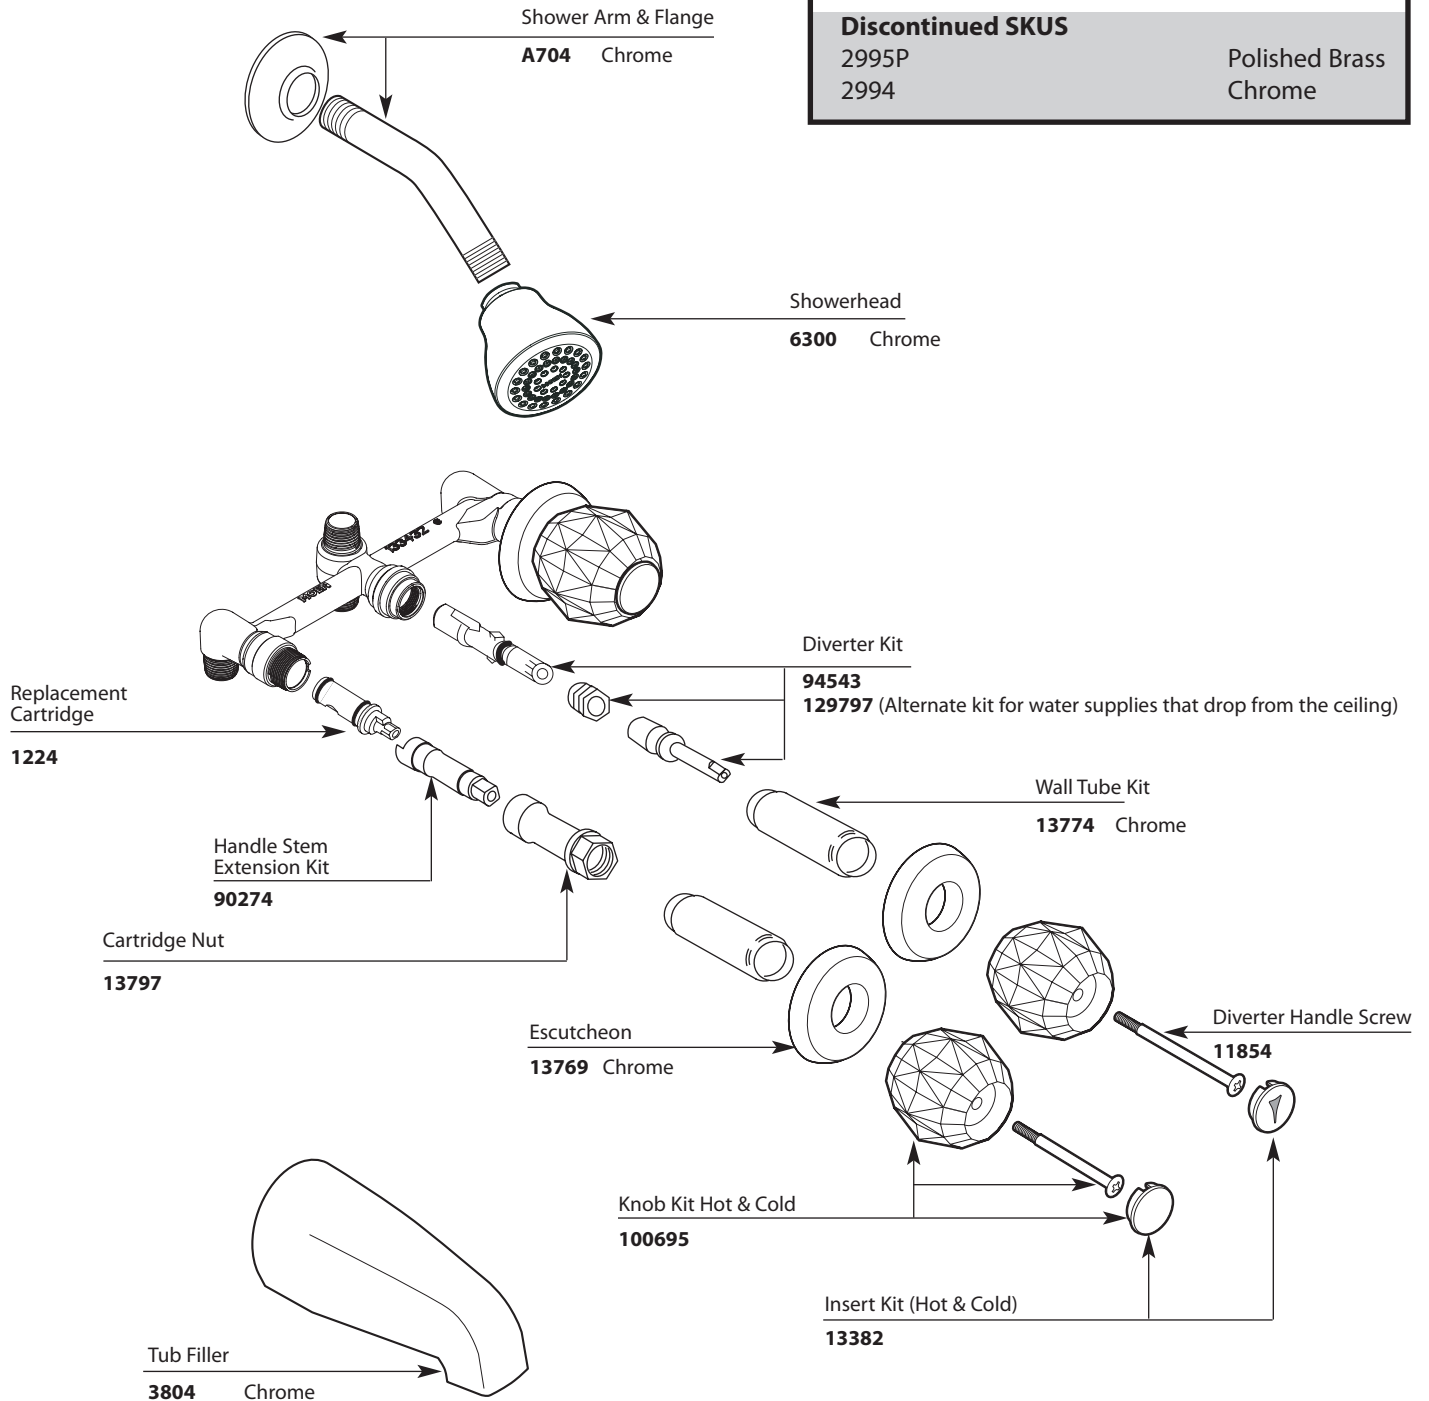

Buy it for looks. Buy it for life.®

■ Order by Part Number

There is more than 1 version of this model.  
Page down to identify the version you have.

# Illustrated Parts

CHATEAU®		
Three-Handle Tub/Shower Valve		
MODEL	HANDLE	FINISH
2995	Knob	Chrome
<b>Discontinued SKUS</b>		
2995P		Polished Brass
2994		Chrome

TO ORDER PARTS CALL: 1-800-BUY-MOEN

www.moen.com

Buy it for looks. Buy it for life.®

■ Order by Part Number