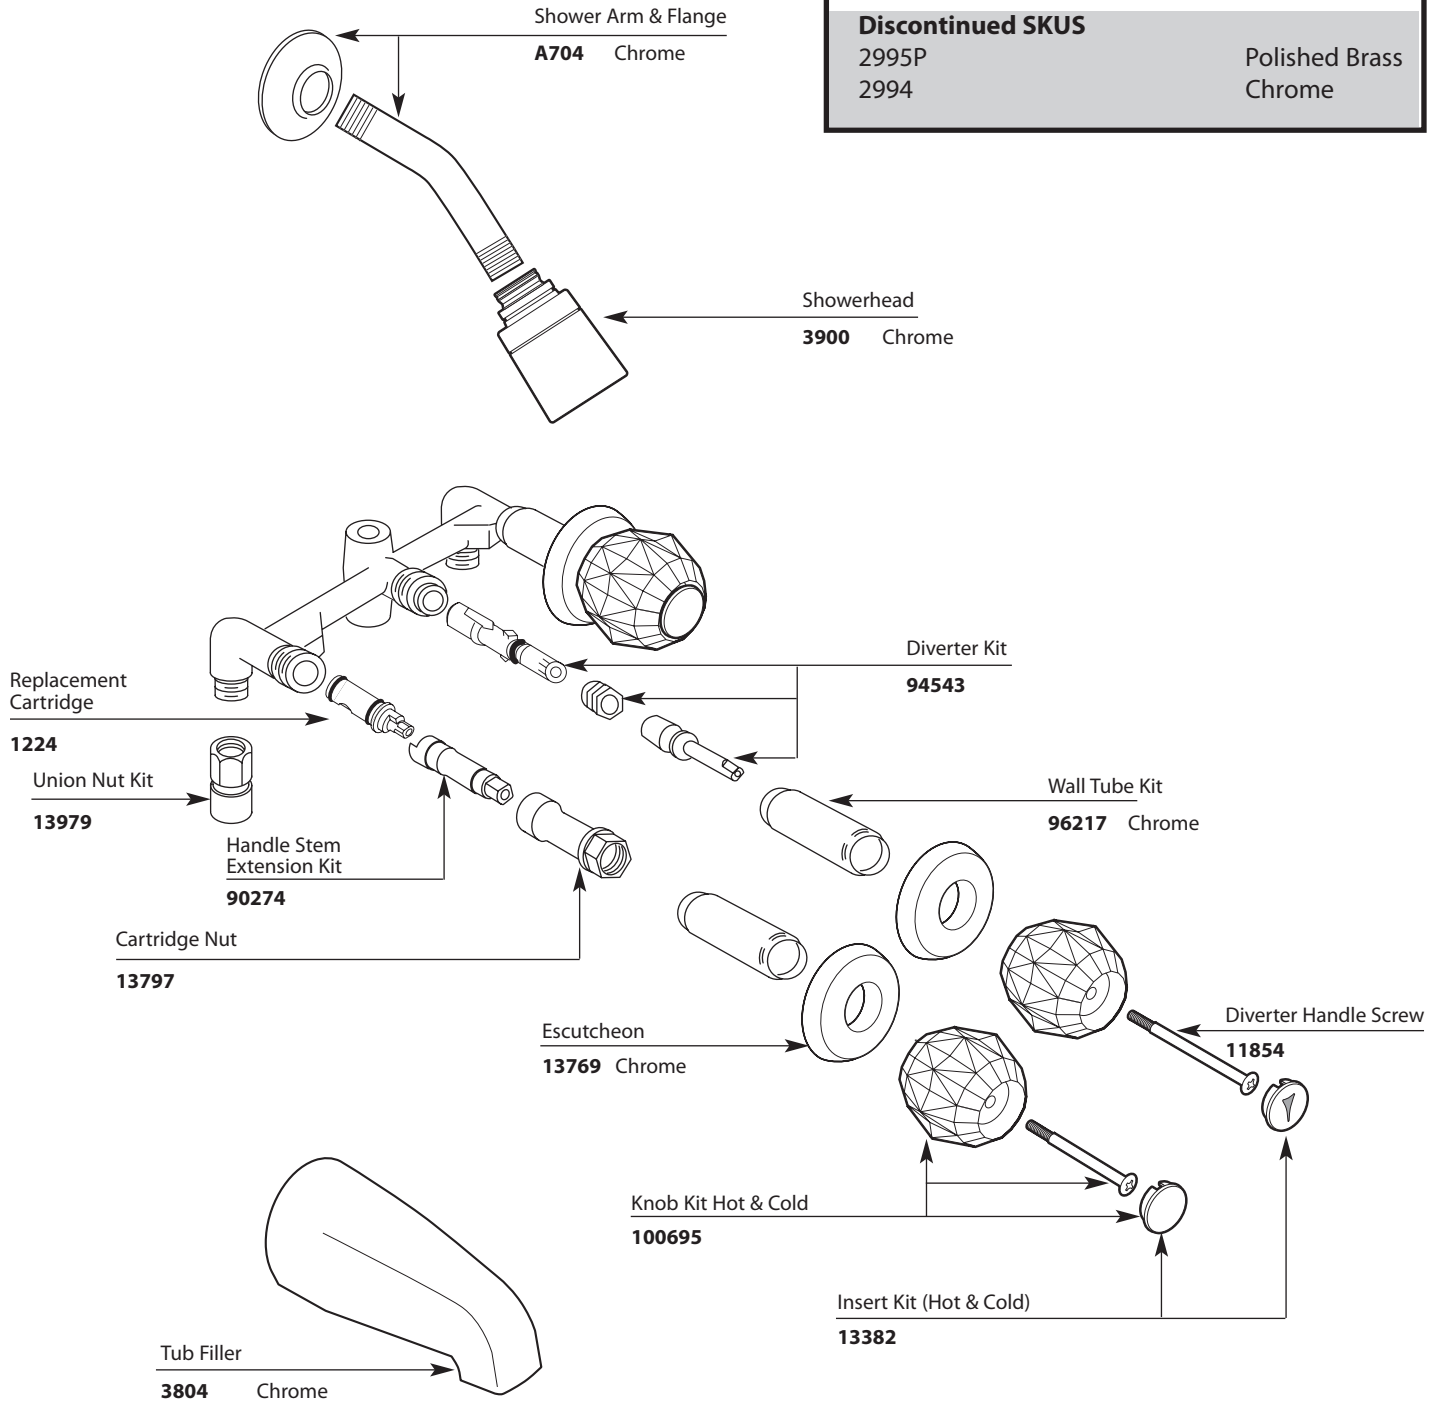

# Illustrated Parts

CHATEAU®		
Three-Handle Tub/Shower Valve		
MODEL	HANDLE	FINISH
2995	Knob	Chrome
<b>Discontinued SKUS</b>		
2995P		Polished Brass
2994		Chrome

TO ORDER PARTS CALL: 1-800-BUY-MOEN

www.moen.com

Buy it for looks. Buy it for life.®

■ Order by Part Number