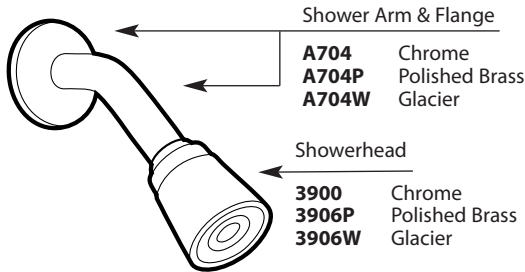

Buy it for looks. Buy it for life.®

Illustrated Parts

■ Order by Part Number

CHATEAU® Single-Handle Tub/Shower Valve					
Valve Trim		Shower Only		Tub & Shower	
MODEL	FINISH	MODEL	FINISH	MODEL	FINISH
T470	Chrome	T473	Chrome	T739	Chrome
T470P	Pol. Brass			T471	Chrome
				T474	Chrome
DISCONTINUED SKUS					
2600	2627S	2719A	2739S	T471A	
2605	2627W	2719P	2739W	T471P	
2620	2675	2720	2769	T473A	
2625	2700	2720P	2789	T473P	
2625S	2700A	2725	T2635	T666S	
2625W	2700P	2725A	T2635W	T666W	
2627	2705P	2725P	T2749	T777S	
2627P	2719	2739P	T2749W	T777W	