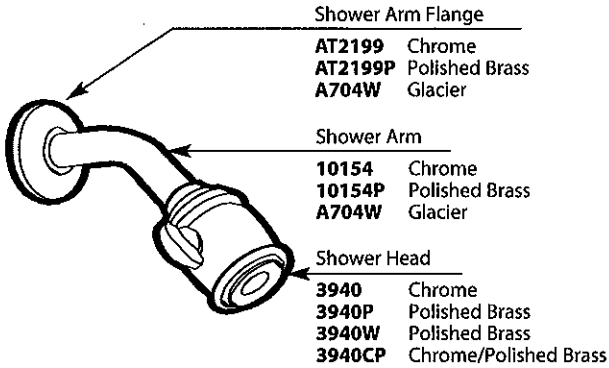

Buy it for looks. Buy it for life.®

■ Order by Part Number

Illustrated Parts

MONTICELLO® Two-Handle Tub/Shower Valve			
Trim Only MODEL	Tub & Shower MODEL	FINISH	Shower Only MODEL
2590	2594	Chrome	2592CP
	2594CP	Chrome/Pol. Brass	
	2594P	Pol. Brass	
	82206	Chrome/Pol. Brass	
DISCONTINUED (08/05)			
2590	82200	Chrome	2592
2590P	82204	Chrome/Pol. Brass	2592P
	82200W	Glacier	