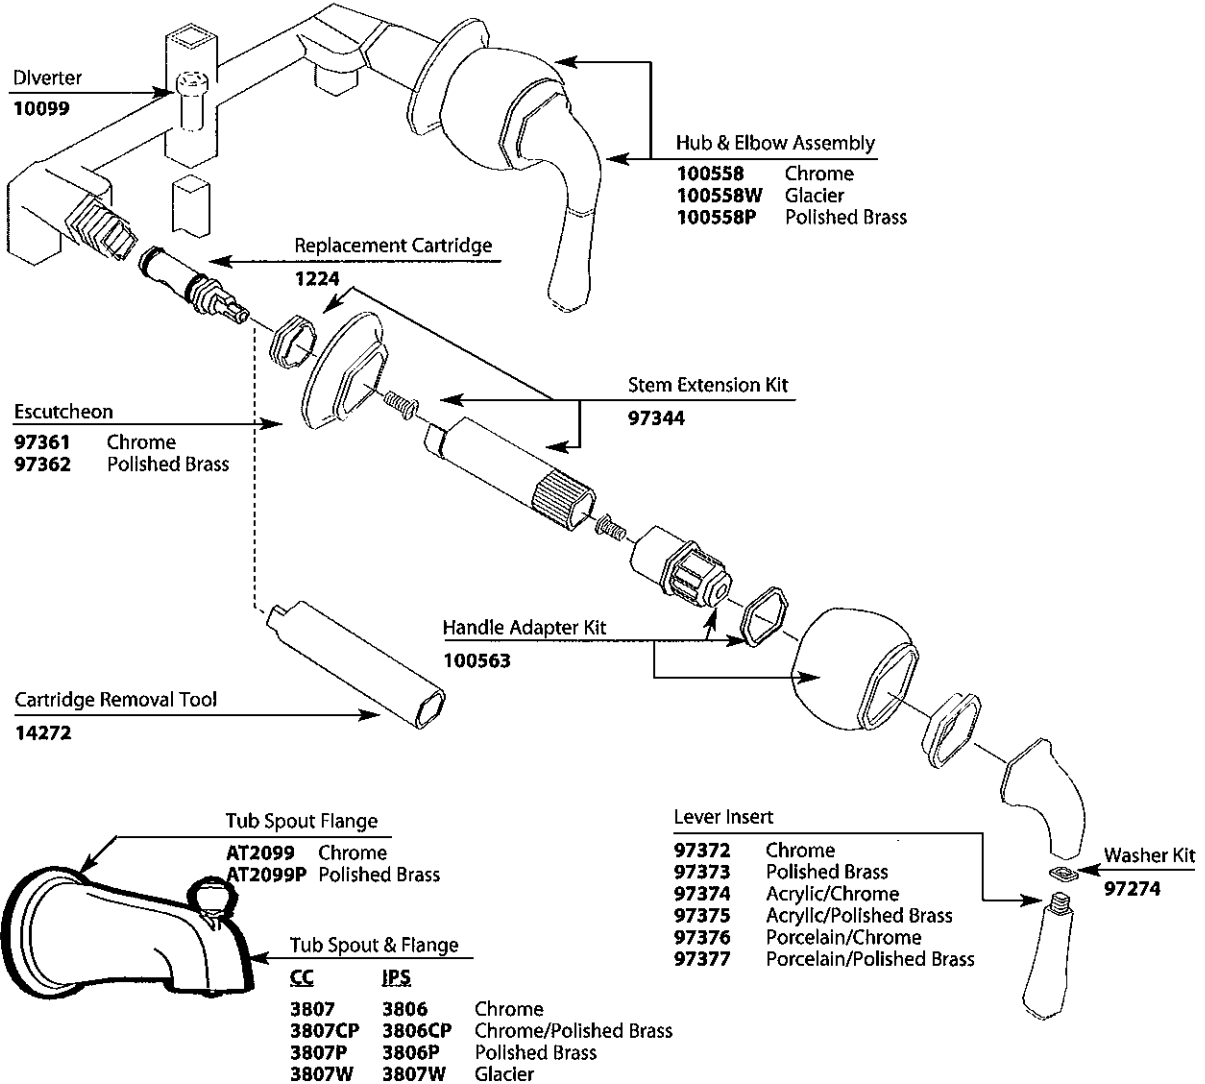

Buy it for looks. Buy it for life.®

■ Order by Part Number

Illustrated Parts

MONTICELLO® Two-Handle Tub/Shower Valve			
Trim Only MODEL	Tub & Shower MODEL	FINISH	Shower Only MODEL
2590	2594	Chrome	2592CP
	2594CP	Chrome/Pol. Brass	
	2594P	Pol. Brass	
	82206	Chrome/Pol. Brass	
DISCONTINUED (08/05)			
2590	82200	Chrome	2592
2590P	82204	Chrome/Pol. Brass	2592P
	82200W	Glacier	

TO ORDER PARTS CALL: 1-800-BUY-MOEN

www.moen.com