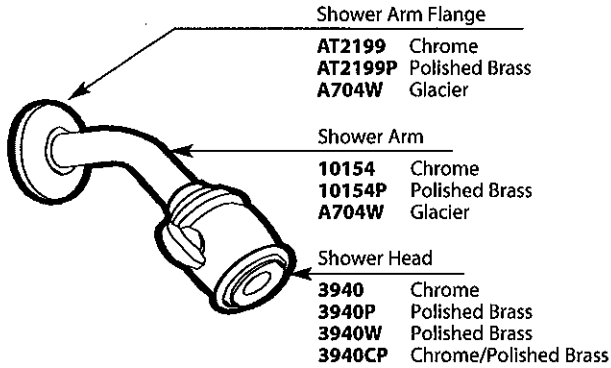

Buy it for looks. Buy it for life.®

■ Order by Part Number

# Illustrated Parts

MONTICELLO® Two-Handle Tub/Shower Valve			
Trim Only MODEL	Tub & Shower MODEL	FINISH	Shower Only MODEL
2590	2594	Chrome	2592CP
	2594CP	Chrome/Pol. Brass	
	2594P	Pol. Brass	
	82206	Chrome/Pol. Brass	
DISCONTINUED MODELS			
2590	82200	Chrome	2592
2590P	82204	Chrome/Pol. Brass	2592P
	82200W	Glacier	