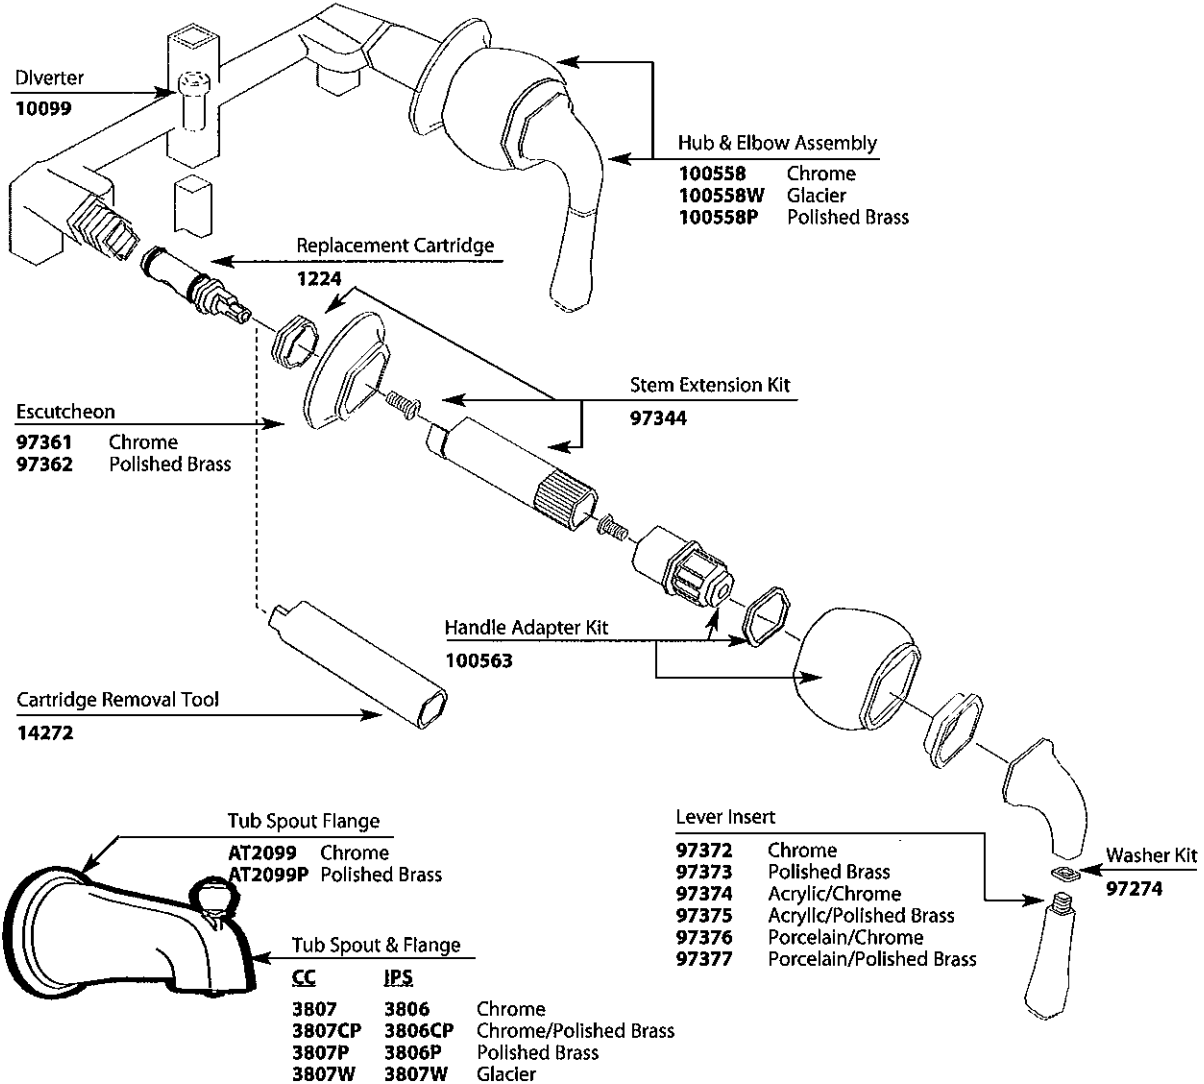

Buy it for looks. Buy it for life.®

■ Order by Part Number

# Illustrated Parts

MONTICELLO® Two-Handle Tub/Shower Valve			
Trim Only MODEL	Tub & Shower MODEL	FINISH	Shower Only MODEL
2590	2594	Chrome	2592CP
	2594CP	Chrome/Pol. Brass	
	2594P	Pol. Brass	
	82206	Chrome/Pol. Brass	
DISCONTINUED MODELS			
2590	82200	Chrome	2592
2590P	82204	Chrome/Pol. Brass	2592P
	82200W	Glacier	