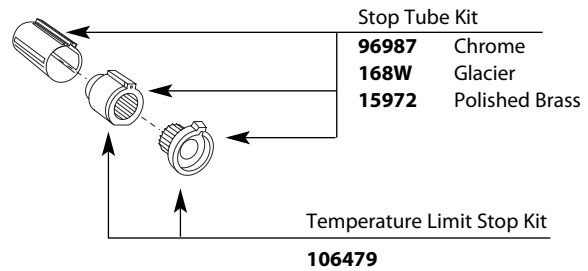

Buy it for looks. Buy it for life.®

Illustrated Parts

CHATEAU® POSI-TEMP® Single-Handle Tub/Shower Valve

Valve Trim		Shower Only		Tub & Shower	
MODEL	FINISH	MODEL	FINISH	MODEL	FINISH
T181	Chrome	2352	Chrome	2353	Chrome
T181P	Pol. Brass	2356	Chrome	2353P	Chrome
		2362	Chrome	2357	Chrome
		T182	Chrome	2363	Chrome
		T182P	Pol. Brass	T183	Chrome
				T183P	Pol. Brass
				T184	Chrome

DISCONTINUED SKUS

2351	2354	2362P	2364	T184P
2352P	2356P	2362W	2364P	T184W
2352W	2357P	2363P	T181W	T2331
2353W	2361	2363W	T182W	T2332

TO ORDER PARTS CALL: 1-800-BUY-MOEN

www.moen.com