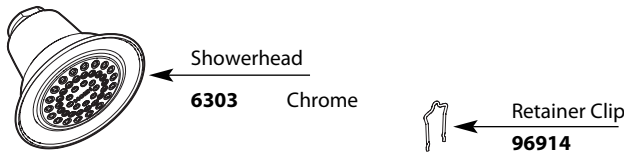

TO ORDER PARTS CALL: 1-800-BUY-MOEN

www.moen.com