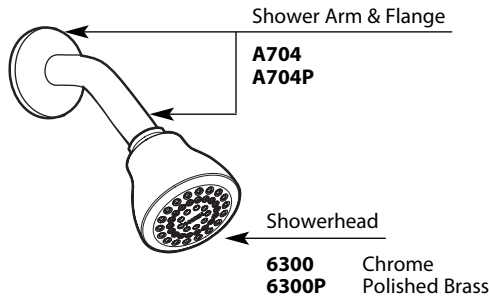

Buy it for looks. Buy it for life.®

Illustrated Parts

CHATEAU® POSI-TEMP® Single-Handle Tub/Shower Valve

Valve Trim MODEL FINISH

T181 Chrome
T181P Pol. Brass

Shower Only MODEL FINISH

2352 Chrome
2356 Chrome
2362 Chrome
T182 Chrome
T182P Pol. Brass

Tub & Shower MODEL FINISH

2353 Chrome
2353P Chrome
2357 Chrome
2363 Chrome
T183 Chrome
T183P Pol. Brass
T184 Chrome

DISCONTINUED SKUS

2351	2354	2362P	2364	T184P
2352P	2356P	2362W	2364P	T184W
2352W	2357P	2363P	T181W	T2331
2353W	2361	2363W	T182W	T2332