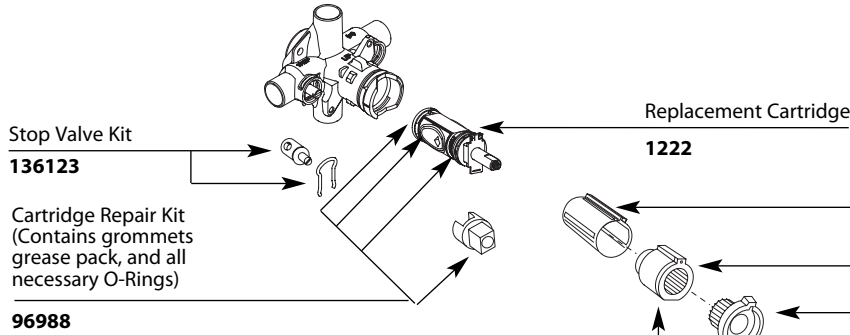

Buy it for looks. Buy it for life.®

Illustrated Parts

CHATEAU® POSI-TEMP® Single-Handle Tub/Shower Valve

Valve Trim		Shower Only		Tub & Shower	
MODEL	FINISH	MODEL	FINISH	MODEL	FINISH
T181	Chrome	2352	Chrome	2353	Chrome
T181P	Pol. Brass	2356	Chrome	2353P	Chrome
		2362	Chrome	2357	Chrome
		T182	Chrome	2363	Chrome
		T182P	Pol. Brass	T183	Chrome
				T183P	Pol. Brass
				T184	Chrome

DISCONTINUED SKUS

2351	2354	2362P	2364	T184P
2352P	2356P	2362W	2364P	T184W
2352W	2357P	2363P	T181W	T2331
2353W	2361	2363W	T182W	T2332

TO ORDER PARTS CALL: 1-800-BUY-MOEN

www.moen.com