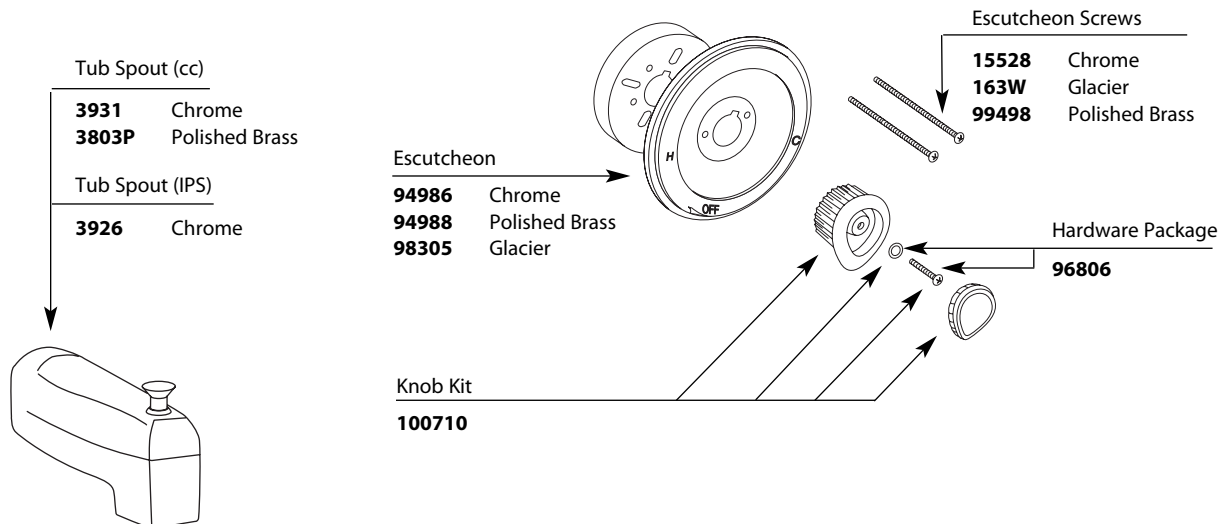

Buy it for looks. Buy it for life.®

Illustrated Parts

CHATEAU® POSI-TEMP® Single-Handle Tub/Shower Valve

Valve Trim		Shower Only		Tub & Shower	
MODEL	FINISH	MODEL	FINISH	MODEL	FINISH
T181	Chrome	2352	Chrome	2353	Chrome
T181P	Pol. Brass	2356	Chrome	2353P	Chrome
		2362	Chrome	2357	Chrome
		T182	Chrome	2363	Chrome
		T182P	Pol. Brass	T183	Chrome
				T183P	Pol. Brass
				T184	Chrome

DISCONTINUED SKUS

2351	2354	2362P	2364	T184P
2352P	2356P	2362W	2364P	T184W
2352W	2357P	2363P	T181W	T2331
2353W	2361	2363W	T182W	T2332

TO ORDER PARTS CALL: 1-800-BUY-MOEN

www.moen.com