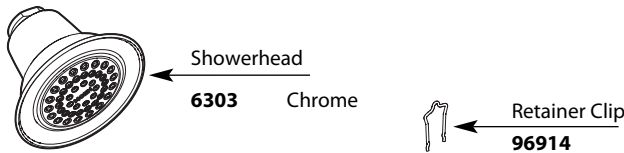

Buy it for looks. Buy it for life.®

Illustrated Parts

CHATEAU® POSI-TEMP® Single-Handle Tub/Shower Valve

Valve Trim MODEL FINISH

T181 Chrome
T181P Pol. Brass

Shower Only MODEL FINISH

2352 Chrome
2356 Chrome
2362 Chrome
T182 Chrome
T182P Pol. Brass

Tub & Shower MODEL FINISH

2353 Chrome
2353P Chrome
2357 Chrome
2363 Chrome
T183 Chrome
T183P Pol. Brass
T184 Chrome

DISCONTINUED SKUS

2351	2354	2362P	2364	T184P
2352P	2356P	2362W	2364P	T184W
2352W	2357P	2363P	T181W	T2331
2353W	2361	2363W	T182W	T2332