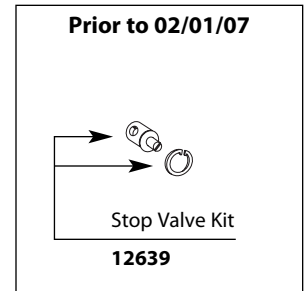

TO ORDER PARTS CALL: 1-800-BUY-MOEN

www.moen.com