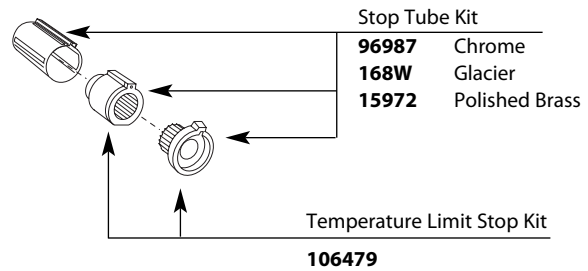

Buy it for looks. Buy it for life.®

Illustrated Parts

CHATEAU® POSI-TEMP® Single-Handle Tub/Shower Valve

Valve Trim MODEL FINISH

T181 Chrome
T181P Pol. Brass

Shower Only MODEL FINISH

2352 Chrome
2356 Chrome
2362 Chrome
T182 Chrome
T182P Pol. Brass

Tub & Shower MODEL FINISH

2353 Chrome
2353P Chrome
2357 Chrome
2363 Chrome
T183 Chrome
T183P Pol. Brass
T184 Chrome

DISCONTINUED SKUS

2351	2354	2362P	2364	T184P
2352P	2356P	2362W	2364P	T184W
2352W	2357P	2363P	T181W	T2331
2353W	2361	2363W	T182W	T2332