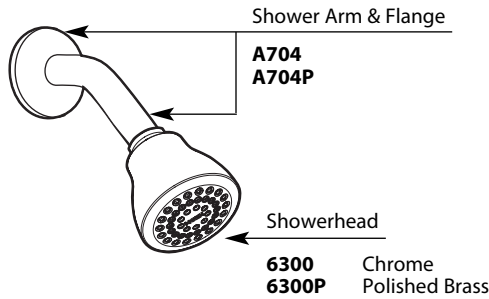

Buy it for looks. Buy it for life.®

Illustrated Parts

CHATEAU® POSI-TEMP® Single-Handle Tub/Shower Valve

Valve Trim		Shower Only		Tub & Shower	
MODEL	FINISH	MODEL	FINISH	MODEL	FINISH
T181	Chrome	2352	Chrome	2353	Chrome
T181P	Pol. Brass	2356	Chrome	2353P	Chrome
		2362	Chrome	2357	Chrome
		T182	Chrome	2363	Chrome
		T182P	Pol. Brass	T183	Chrome
				T183P	Pol. Brass
				T184	Chrome

DISCONTINUED SKUS

2351	2354	2362P	2364	T184P
2352P	2356P	2362W	2364P	T184W
2352W	2357P	2363P	T181W	T2331
2353W	2361	2363W	T182W	T2332

TO ORDER PARTS CALL: 1-800-BUY-MOEN

www.moen.com