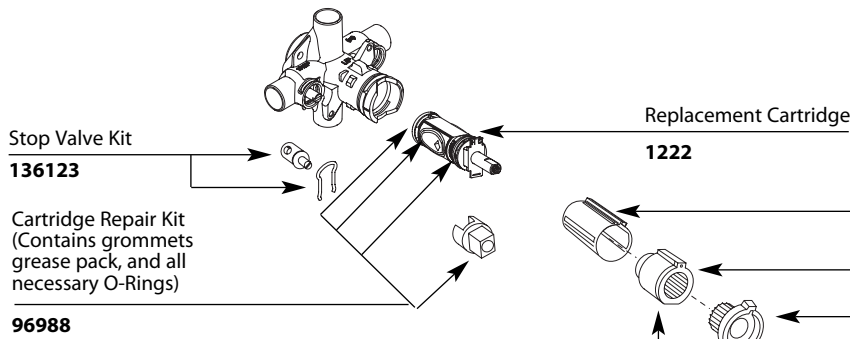

Buy it for looks. Buy it for life.®

Illustrated Parts

CHATEAU® POSI-TEMP® Single-Handle Tub/Shower Valve

Valve Trim MODEL FINISH

T181 Chrome
T181P Pol. Brass

Shower Only MODEL FINISH

2352 Chrome
2356 Chrome
2362 Chrome
T182 Chrome
T182P Pol. Brass

Tub & Shower MODEL FINISH

2353 Chrome
2353P Chrome
2357 Chrome
2363 Chrome
T183 Chrome
T183P Pol. Brass
T184 Chrome

DISCONTINUED SKUS

2351	2354	2362P	2364	T184P
2352P	2356P	2362W	2364P	T184W
2352W	2357P	2363P	T181W	T2331
2353W	2361	2363W	T182W	T2332

TO ORDER PARTS CALL: 1-800-BUY-MOEN

www.moen.com