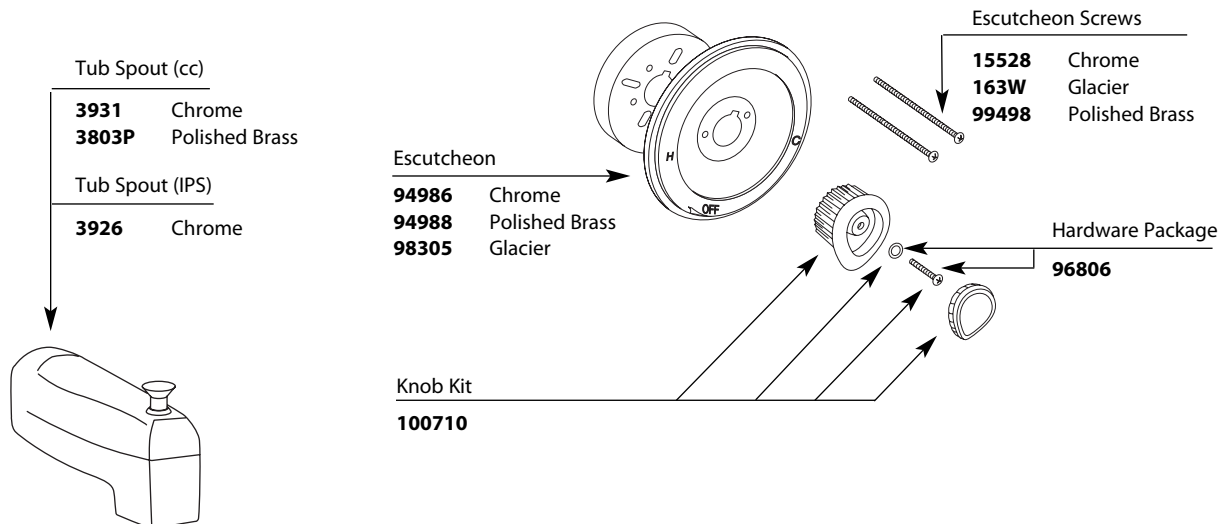

Buy it for looks. Buy it for life.®

Illustrated Parts

CHATEAU® POSI-TEMP® Single-Handle Tub/Shower Valve

Valve Trim MODEL FINISH

T181 Chrome
T181P Pol. Brass

Shower Only MODEL FINISH

2352 Chrome
2356 Chrome
2362 Chrome
T182 Chrome
T182P Pol. Brass

Tub & Shower MODEL FINISH

2353 Chrome
2353P Chrome
2357 Chrome
2363 Chrome
T183 Chrome
T183P Pol. Brass
T184 Chrome

DISCONTINUED SKUS

2351	2354	2362P	2364	T184P
2352P	2356P	2362W	2364P	T184W
2352W	2357P	2363P	T181W	T2331
2353W	2361	2363W	T182W	T2332