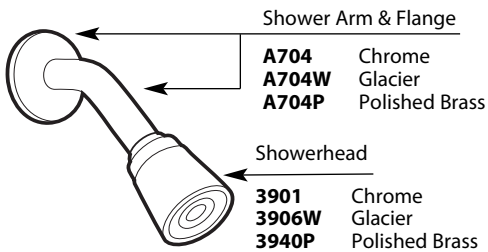

# Illustrated Parts

■ Order by Part Number

TRADITIONAL® POSI-TEMP® Single-Handle Tub/Shower Valve Only								
Valve Trim			Shower Only			Tub & Shower		
MODEL	STOPS	FINISH	MODEL	STOPS	FINISH	MODEL	STOPS	FINISH
2350	no	Chrome				2369	yes	Chrome
						2359	no	Chrome
						2359A	no	Ant. Brass
						2359P	no	Pol. Brass
						2359W	no	Glacier
<b>DISCONTINUED SKUS</b>								
2371	yes	Chrome	2365	yes	Chrome	82359	no	Chrome
2371P	yes	Pol. Brass	2365P	yes	Pol. Brass	2369A	yes	Ant. Brass
2350P	no	Pol. Brass	2365W	yes	Glacier	2369P	yes	Pol. Brass
2330	no	Chrome	2355	no	Chrome	2369W	yes	Glacier
2330P	no	Pol. Brass	2355A	yes	Ant. Brass			
2360	yes	Chrome	2355P	yes	Pol. Brass			
2360P	yes	Pol. Brass	2355W	no	Glacier			